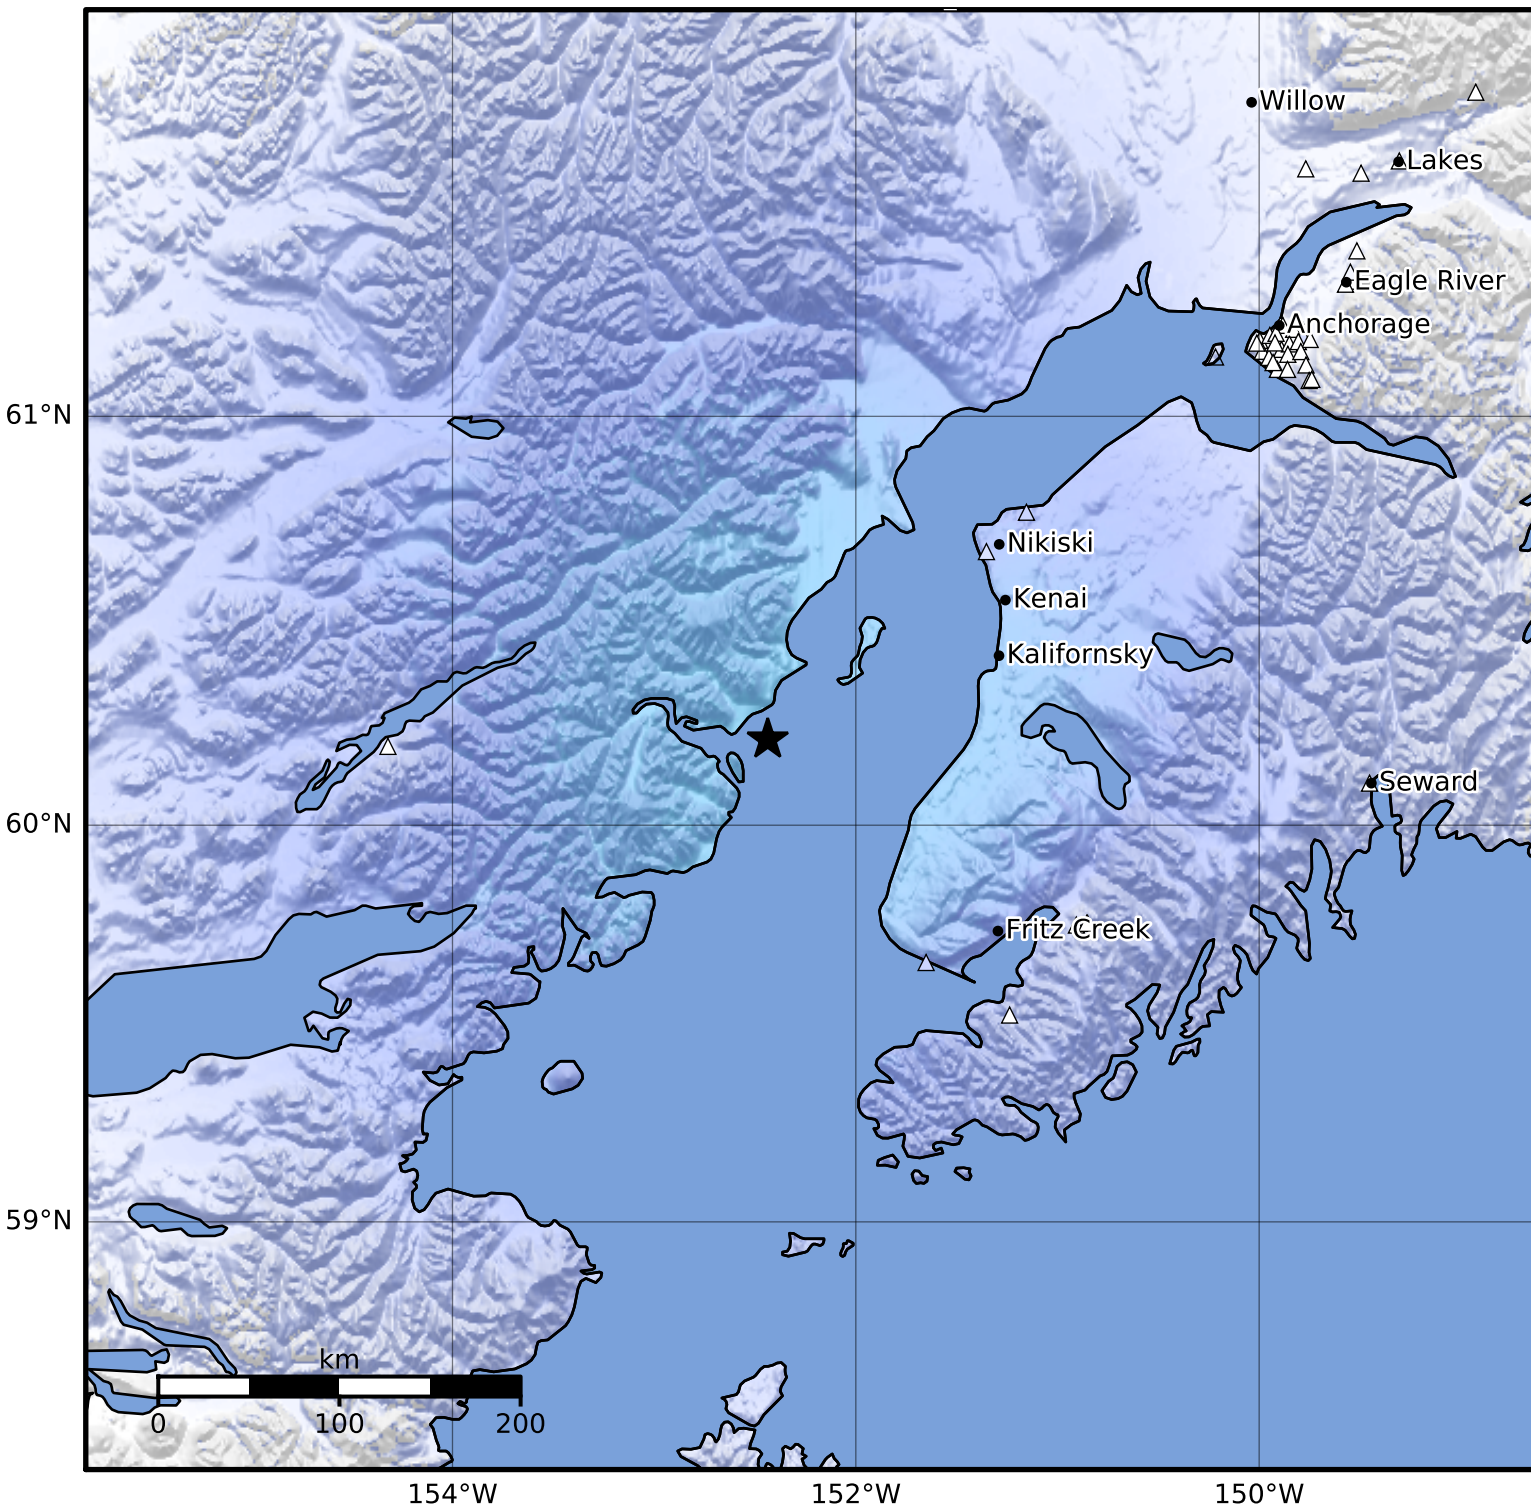

Macroseismic Intensity Map Alaska Earthquake Center
 ShakeMap: 46 km (29 miles) WNW of Ninilchik
 Jan 08, 2023 18:11:46 UTC M3.7 N60.21 W152.44 Depth: 87.2km ID:ak023dj3181

SHAKING	Not felt	Weak	Light	Moderate	Strong	Very strong	Severe	Violent	Extreme
DAMAGE	None	None	None	Very light	Light	Moderate	Moderate/heavy	Heavy	Very heavy
PGA(%g)	<0.0464	0.297	2.76	6.2	11.5	21.5	40.1	74.7	>139
PGV(cm/s)	<0.0215	0.135	1.41	4.65	9.64	20	41.4	85.8	>178
INTENSITY	I	II-III	IV	V	VI	VII	VIII	IX	X+

Scale based on Worden et al. (2012)

Version 1: Processed 2023-01-08T22:41:50Z

△ Seismic Instrument ○ Reported Intensity

★ Epicenter