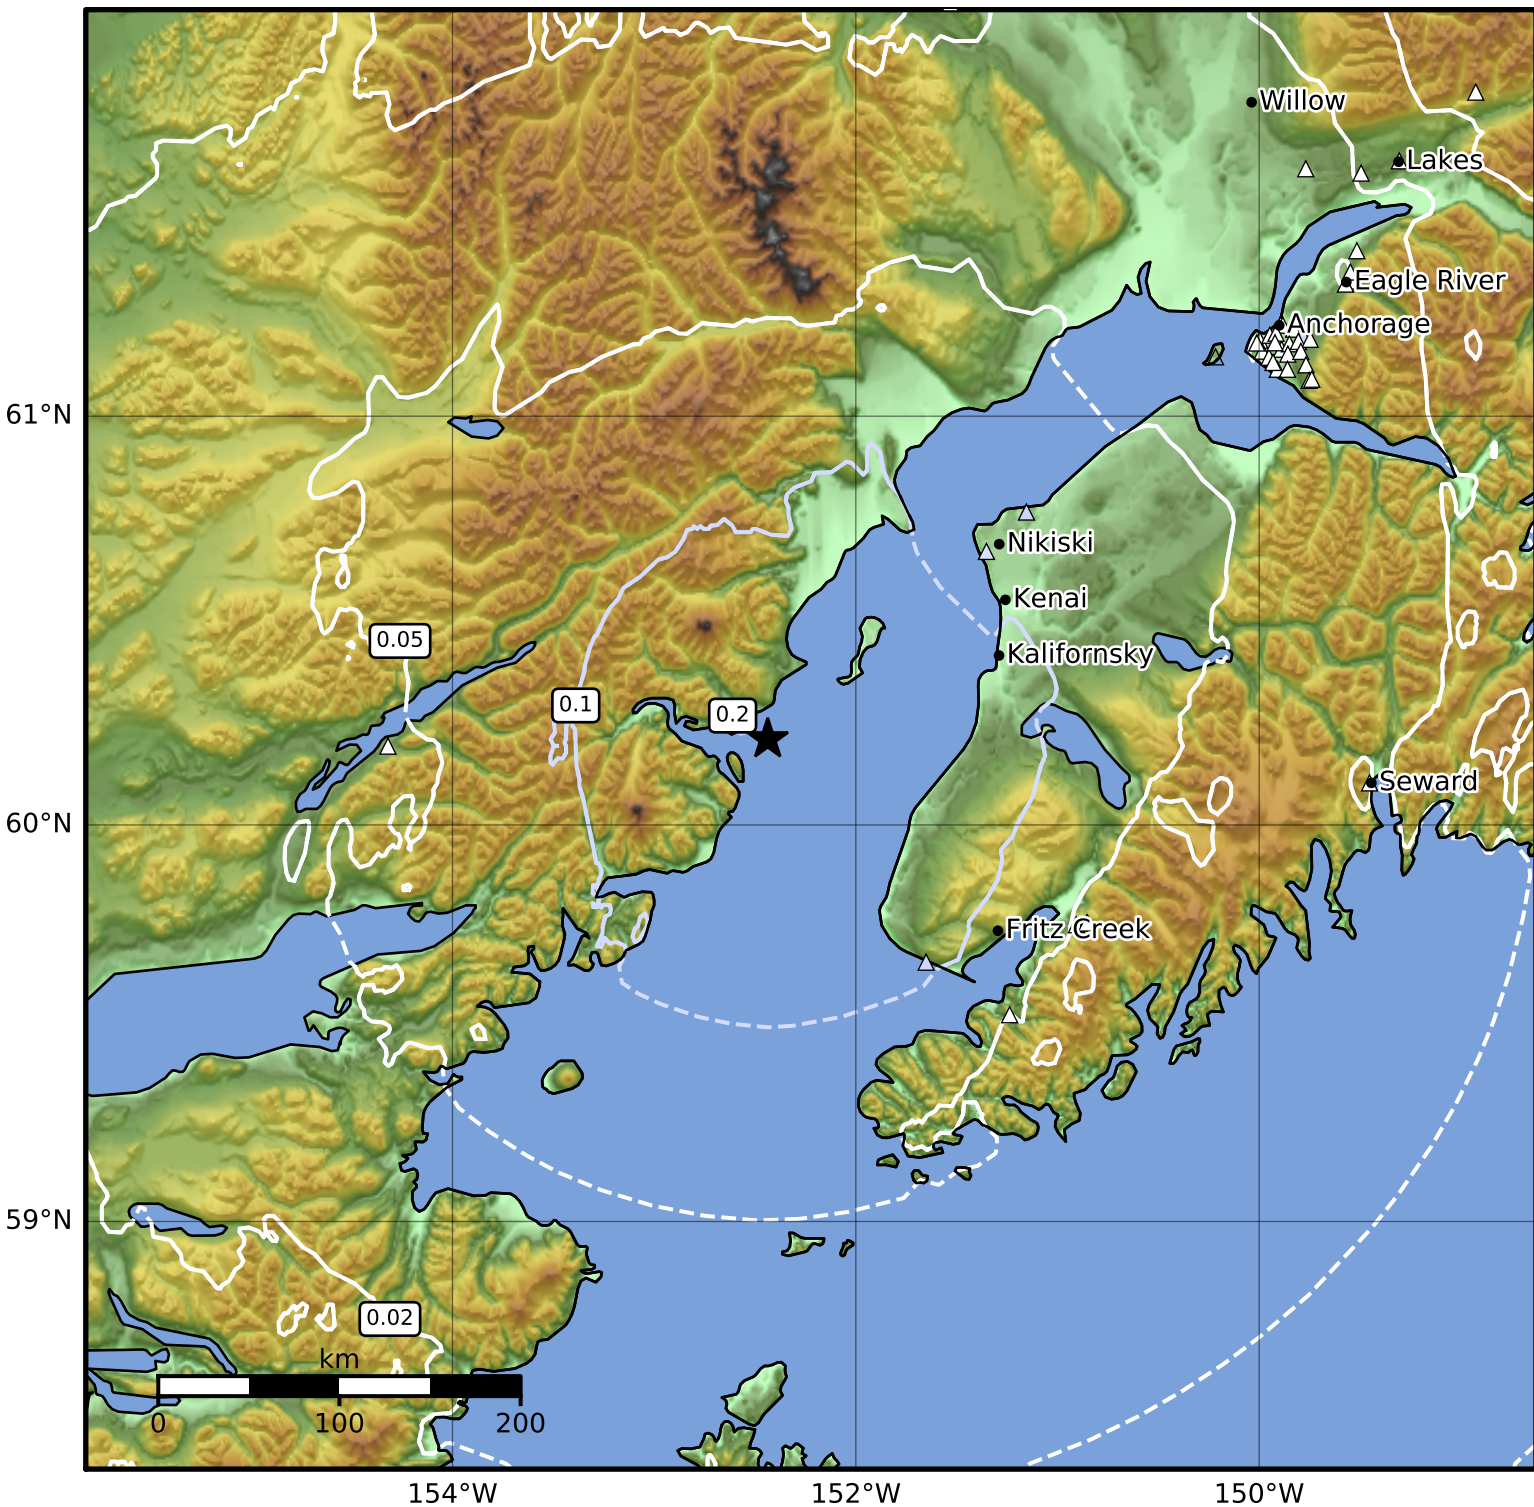

Peak Ground Acceleration Map Alaska Earthquake Center  
 ShakeMap: 46 km (29 miles) WNW of Ninilchik  
 Jan 08, 2023 18:11:46 UTC M3.7 N60.21 W152.44 Depth: 87.2km ID:ak023dj3181

PGA (%g)	0.1	0.2	0.5	1	2	5	10	20	50	100	200
----------	-----	-----	-----	---	---	---	----	----	----	-----	-----