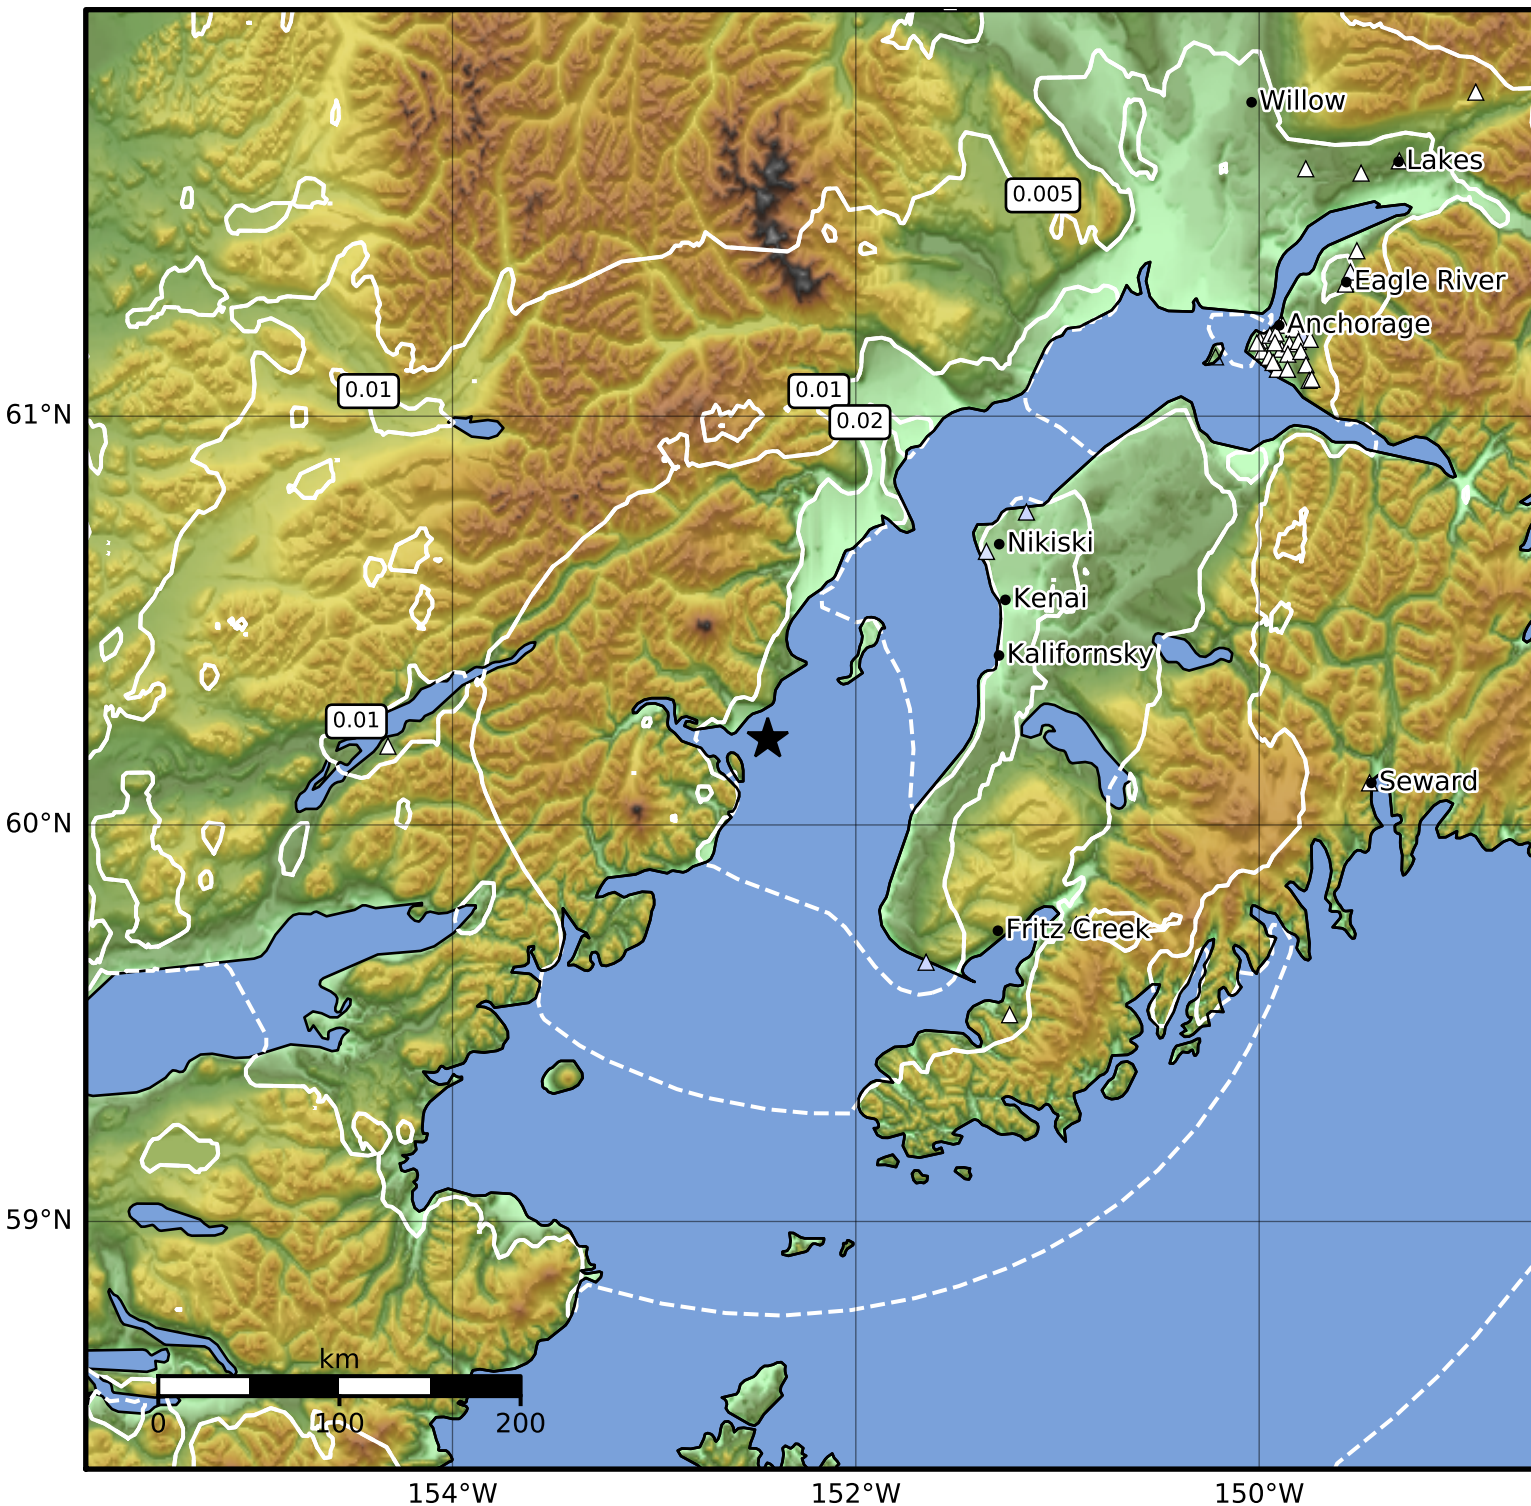

Peak Ground Velocity Map Alaska Earthquake Center
 ShakeMap: 46 km (29 miles) WNW of Ninilchik
 Jan 08, 2023 18:11:46 UTC M3.7 N60.21 W152.44 Depth: 87.2km ID:ak023dj3181

Scale based on Worden et al. (2012)

Version 1: Processed 2023-01-08T22:41:50Z

△ Seismic Instrument ○ Reported Intensity

★ Epicenter