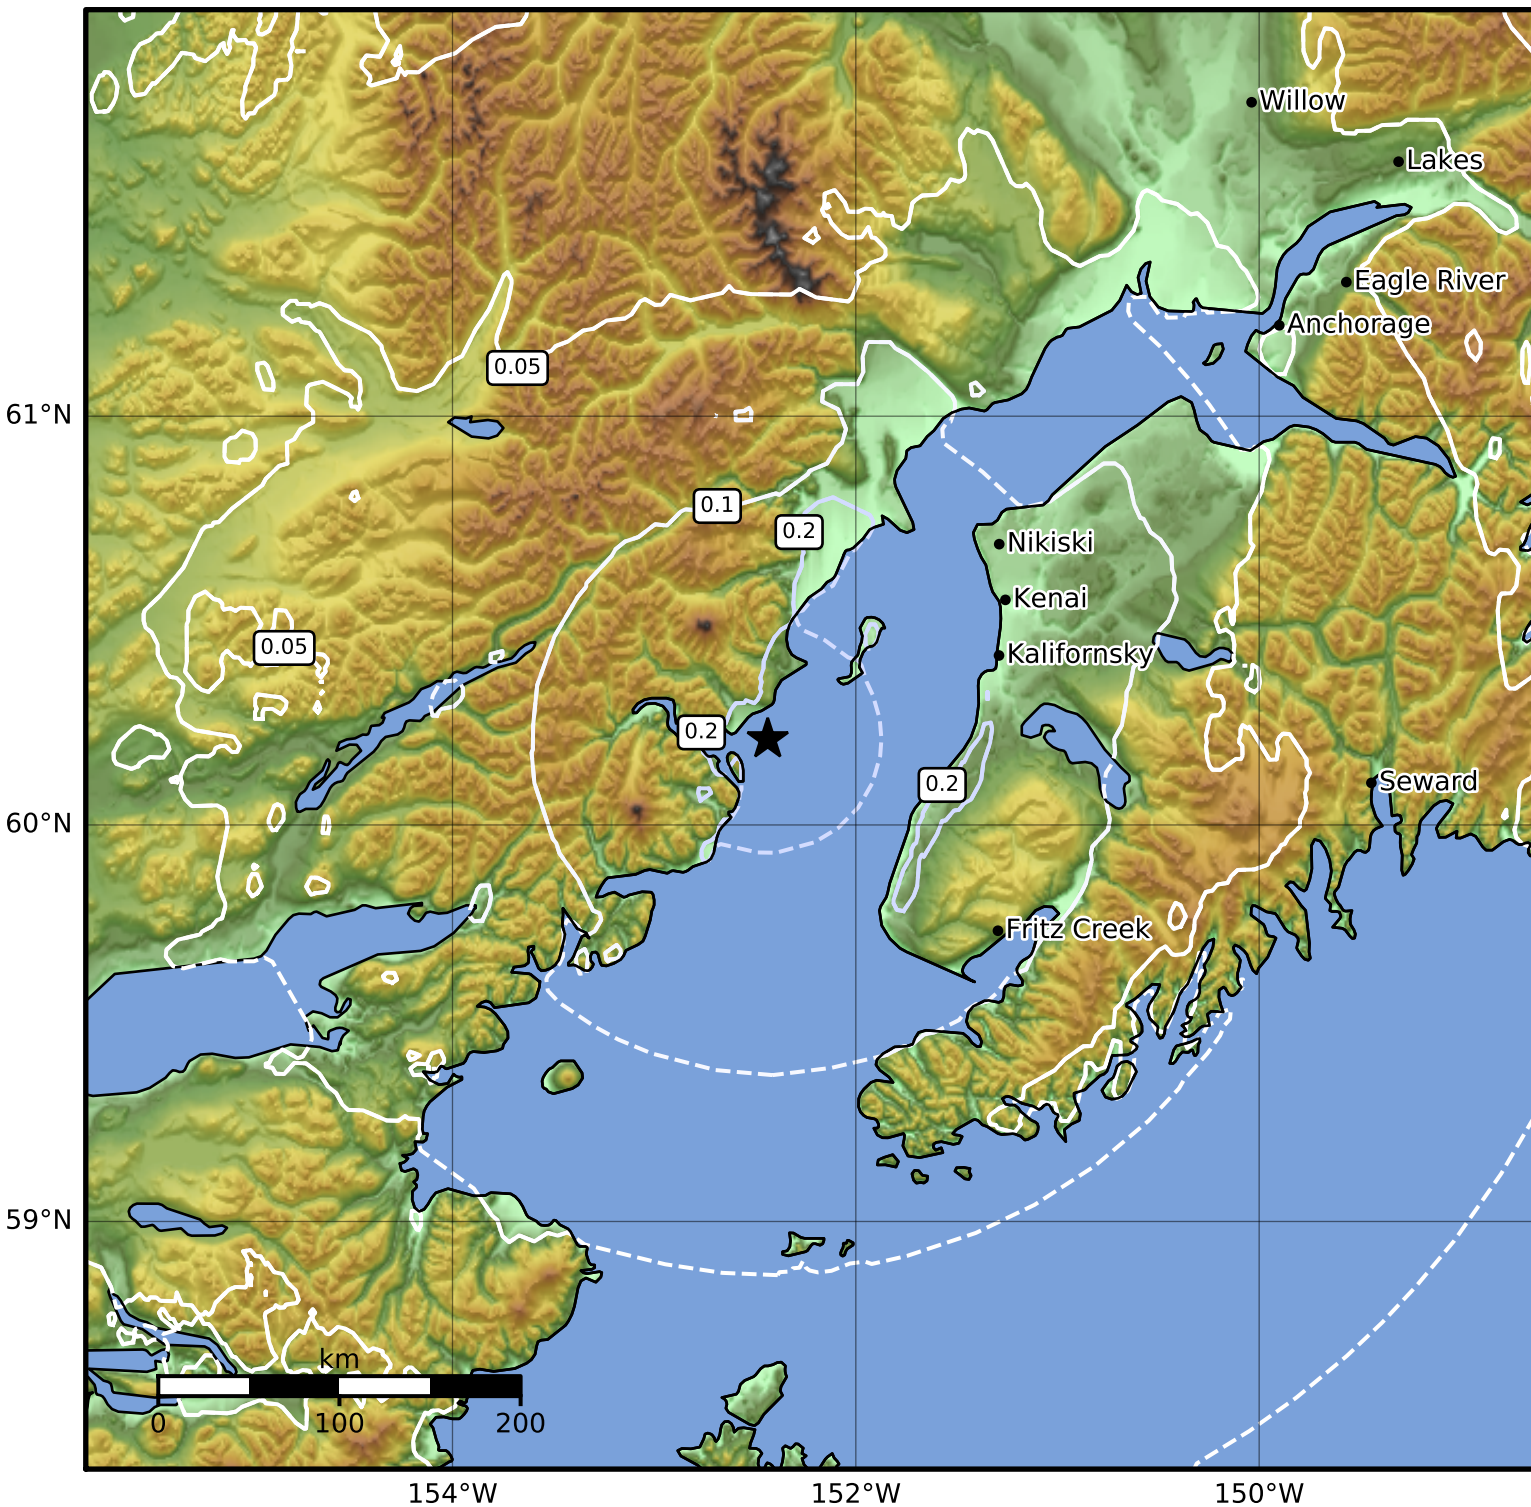

0.3 Second Peak Spectral Acceleration Map Alaska Earthquake Center
 ShakeMap: 46 km (29 miles) WNW of Ninilchik
 Jan 08, 2023 18:11:46 UTC M3.7 N60.21 W152.44 Depth: 87.2km ID:ak023dj3181

SA(0.3) (%g)	0.1	0.2	0.5	1	2	5	10	20	50	100	200
--------------	-----	-----	-----	---	---	---	----	----	----	-----	-----

Scale based on Worden et al. (2012)

Version 1: Processed 2023-01-08T22:41:50Z

△ Seismic Instrument ○ Reported Intensity

★ Epicenter