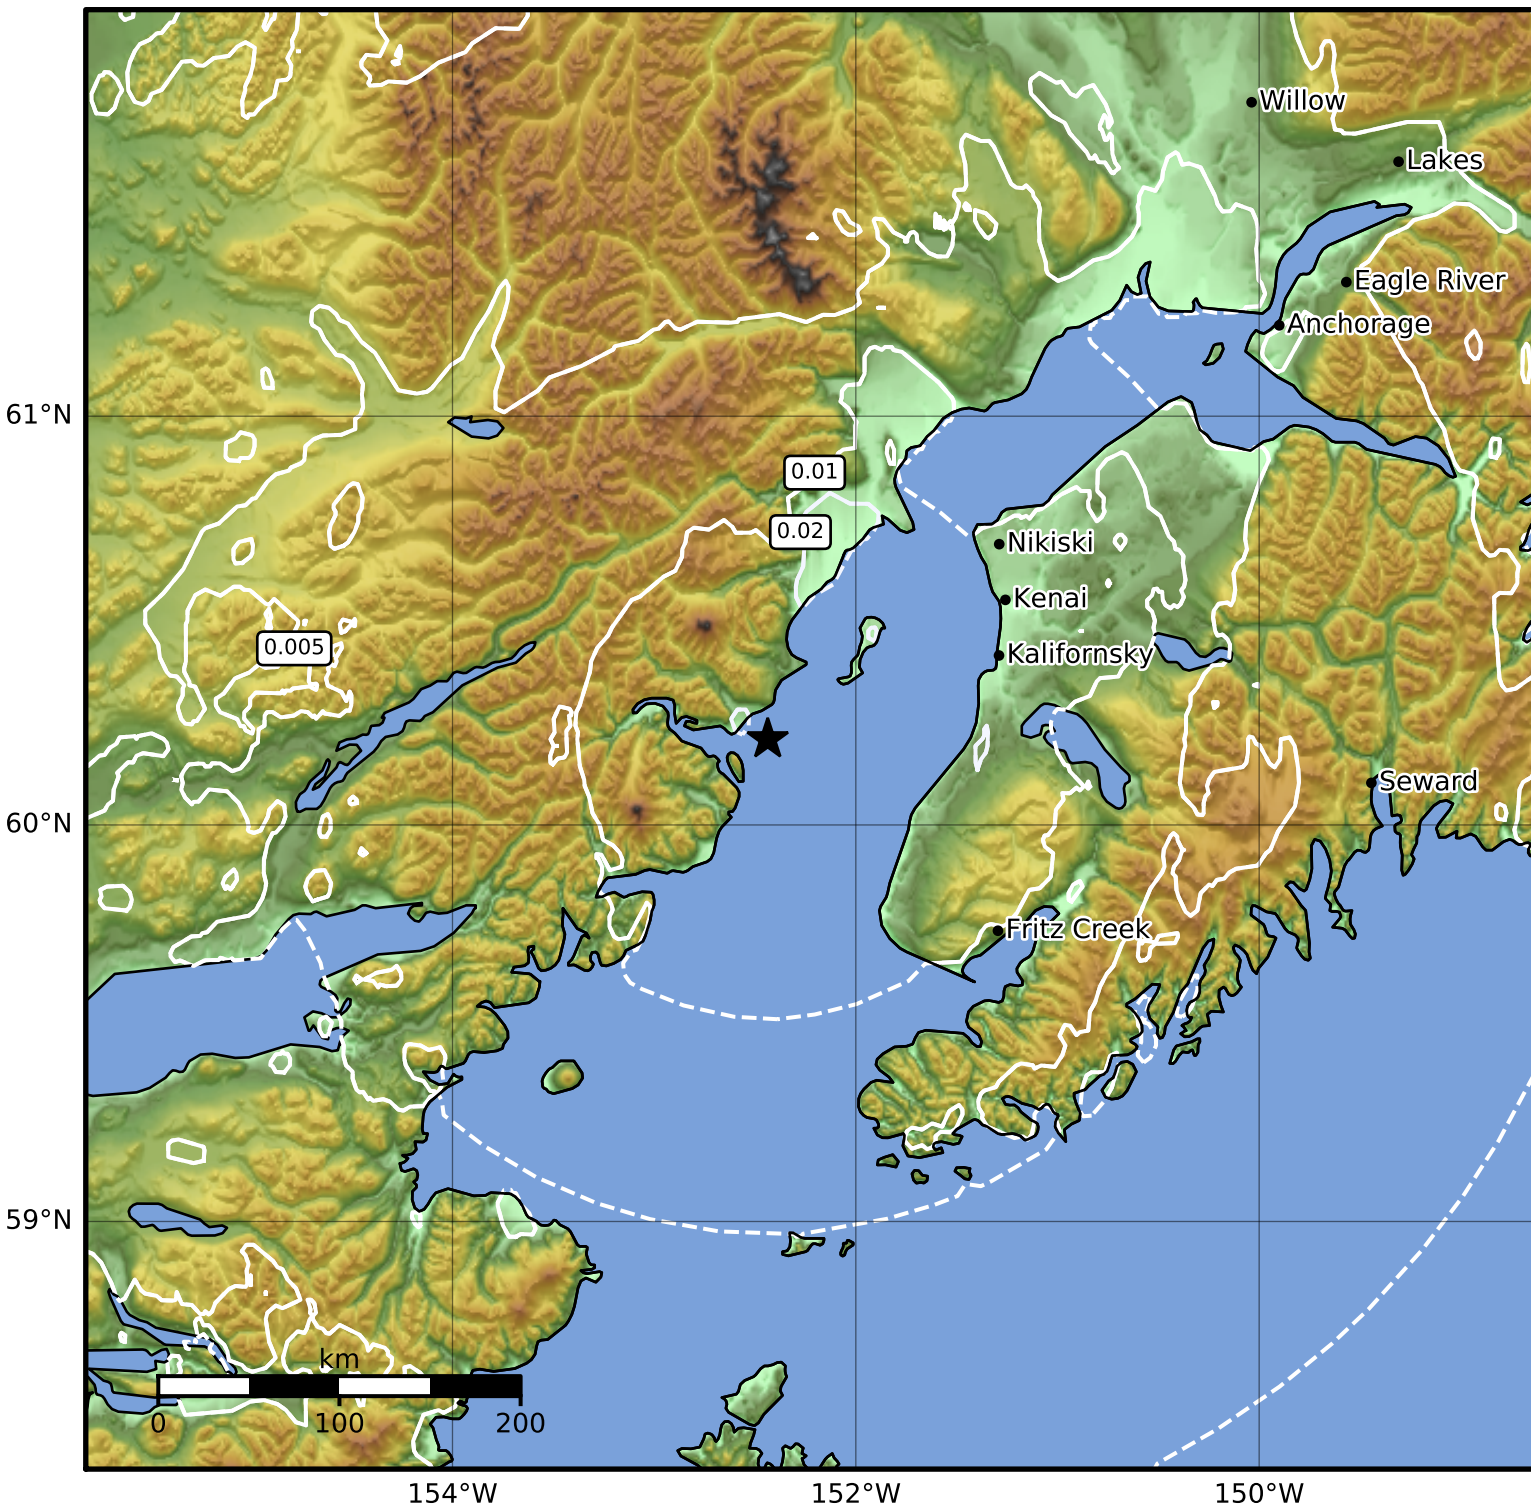

1.0 Second Peak Spectral Acceleration Map Alaska Earthquake Center
 ShakeMap: 46 km (29 miles) WNW of Ninilchik
 Jan 08, 2023 18:11:46 UTC M3.7 N60.21 W152.44 Depth: 87.2km ID:ak023dj3181

SA(1.0) (%g)	0.1	0.2	0.5	1	2	5	10	20	50	100	200
--------------	-----	-----	-----	---	---	---	----	----	----	-----	-----

Scale based on Worden et al. (2012)

△ Seismic Instrument ○ Reported Intensity

★ Epicenter

Version 1: Processed 2023-01-08T22:41:50Z