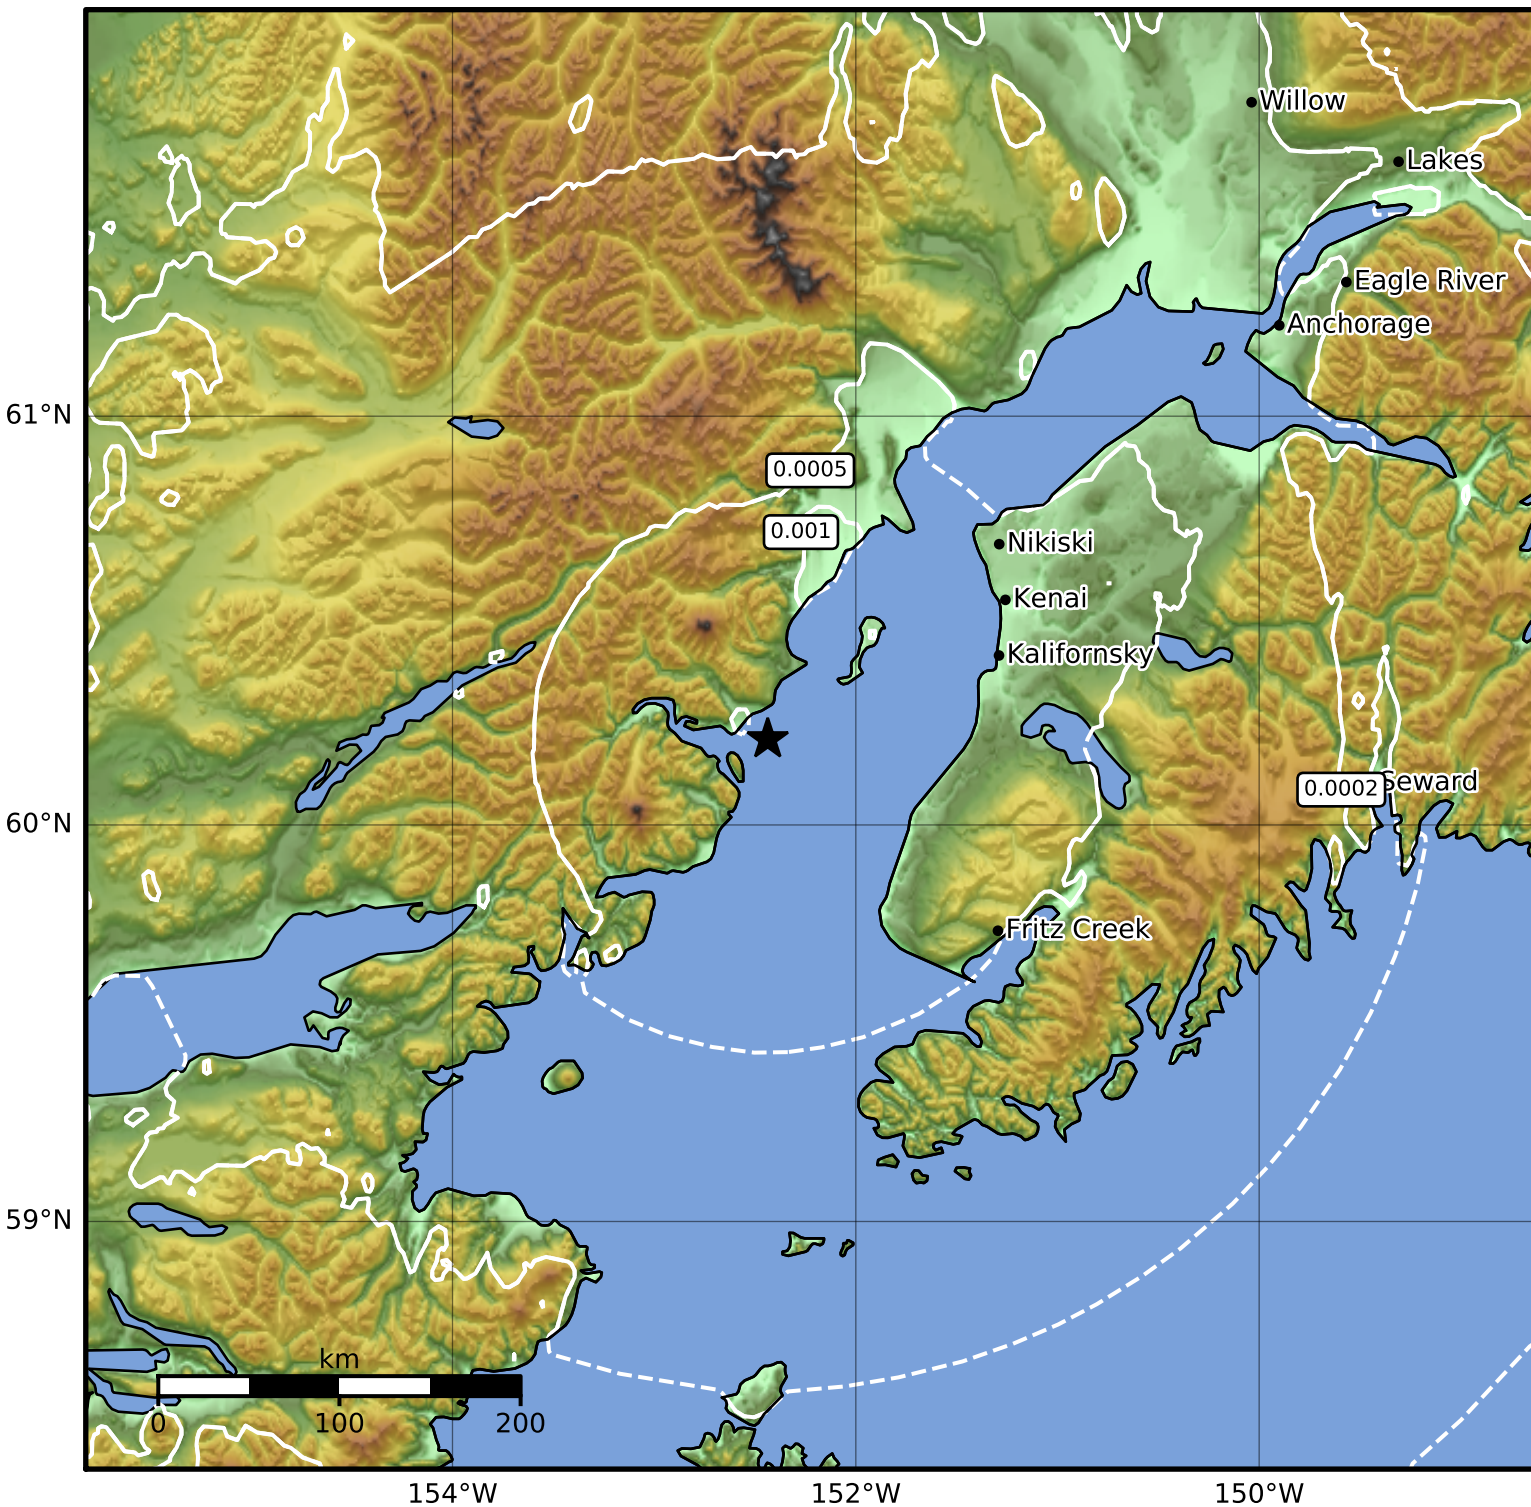

3.0 Second Peak Spectral Acceleration Map Alaska Earthquake Center
 ShakeMap: 46 km (29 miles) WNW of Ninilchik
 Jan 08, 2023 18:11:46 UTC M3.7 N60.21 W152.44 Depth: 87.2km ID:ak023dj3181

Scale based on Worden et al. (2012)

Version 1: Processed 2023-01-08T22:41:50Z

△ Seismic Instrument ○ Reported Intensity

★ Epicenter