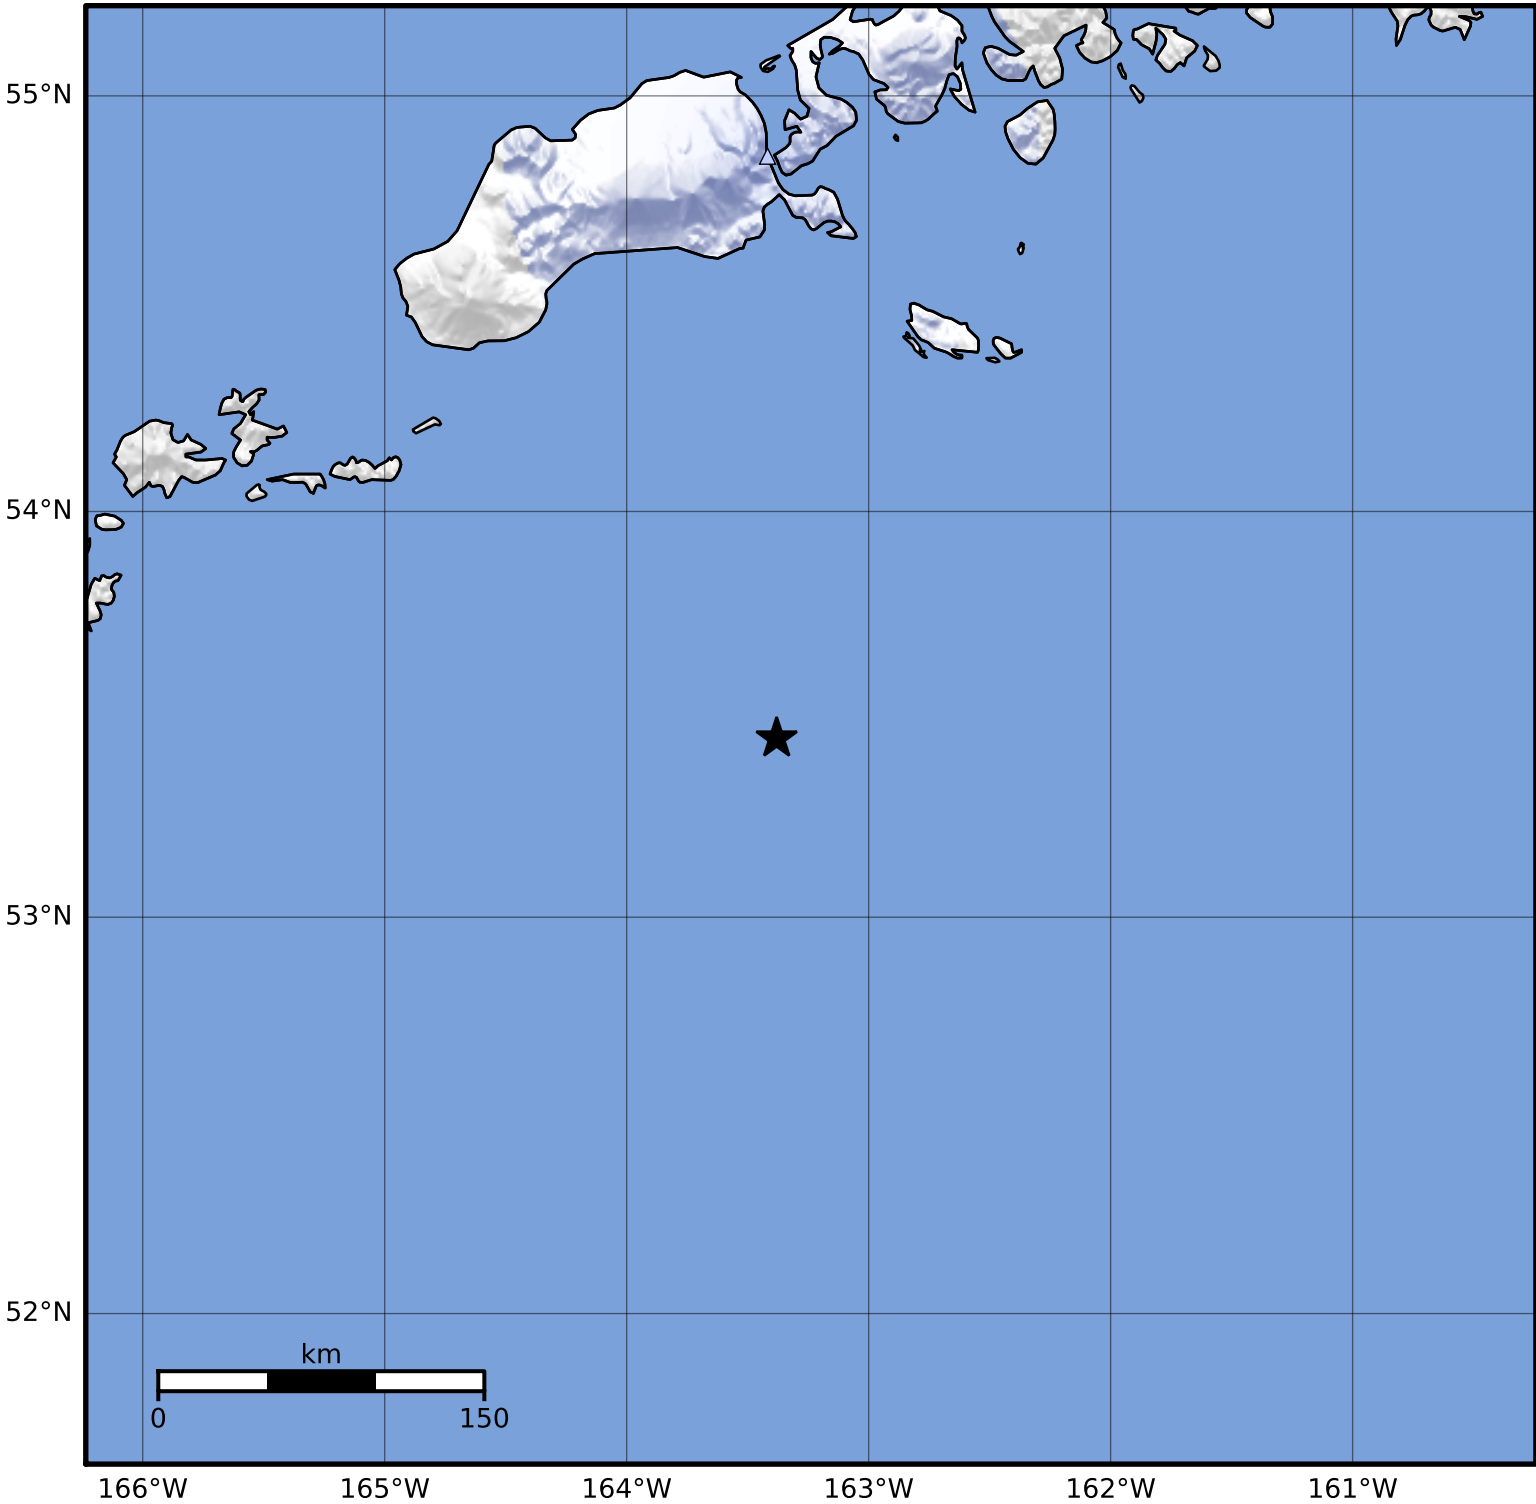

Macroseismic Intensity Map Alaska Earthquake Center
 ShakeMap: 156 km (97 miles) S of False Pass
 Dec 02, 2023 21:29:47 UTC M4.0 N53.44 W163.38 Depth: 25.6km ID:ak023fg1913p

SHAKING	Not felt	Weak	Light	Moderate	Strong	Very strong	Severe	Violent	Extreme
DAMAGE	None	None	None	Very light	Light	Moderate	Moderate/heavy	Heavy	Very heavy
PGA(%g)	<0.0464	0.297	2.76	6.2	11.5	21.5	40.1	74.7	>139
PGV(cm/s)	<0.0215	0.135	1.41	4.65	9.64	20	41.4	85.8	>178
INTENSITY	I	II-III	IV	V	VI	VII	VIII	IX	X+

Scale based on Worden et al. (2012)

Version 2: Processed 2023-12-03T00:52:46Z

△ Seismic Instrument ○ Reported Intensity

★ Epicenter