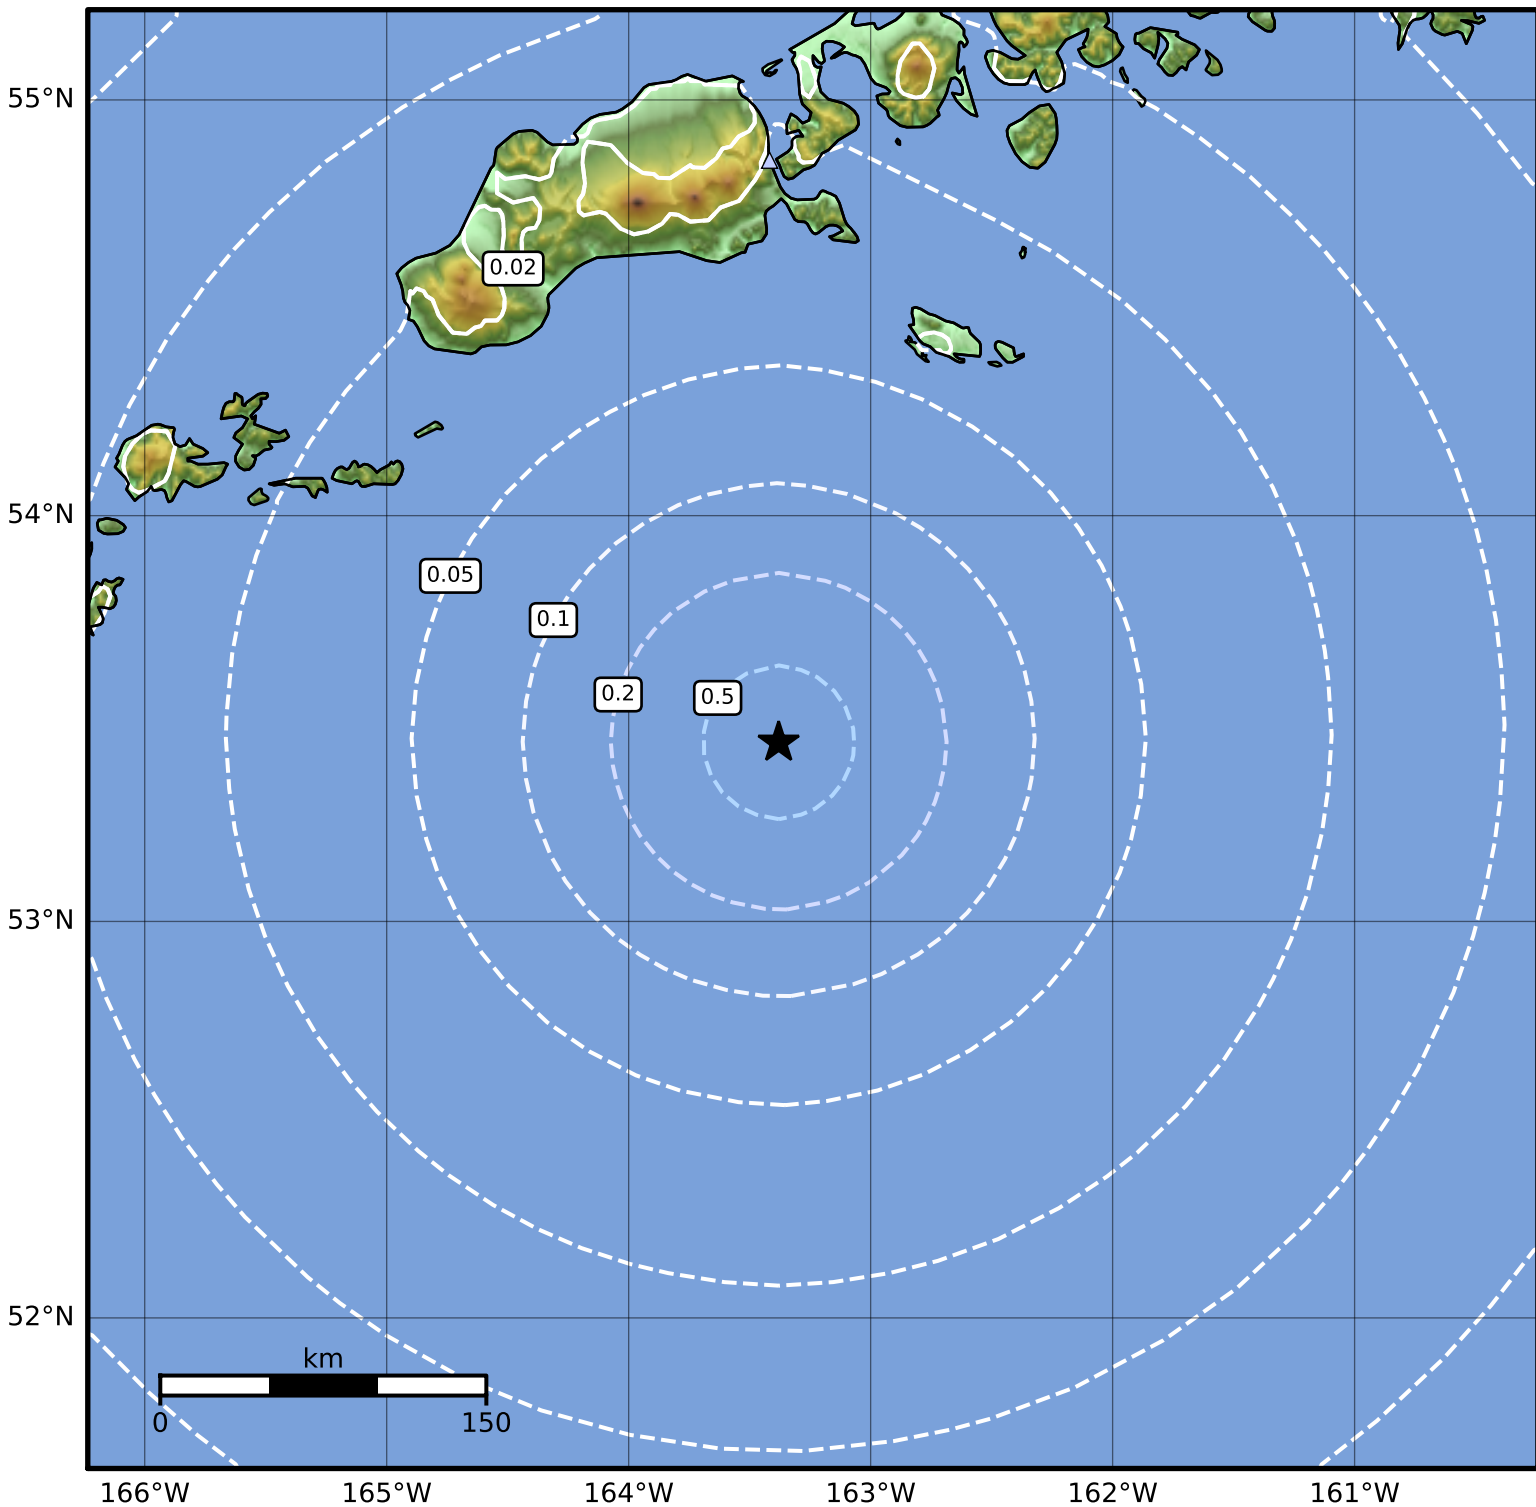

0.3 Second Peak Spectral Acceleration Map Alaska Earthquake Center
 ShakeMap: 156 km (97 miles) S of False Pass
 Dec 02, 2023 21:29:47 UTC M4.0 N53.44 W163.38 Depth: 25.6km ID:ak023fg1913p

SA(0.3) (%g)	0.1	0.2	0.5	1	2	5	10	20	50	100	200
---------------------	------------	------------	------------	----------	----------	----------	-----------	-----------	-----------	------------	------------

Scale based on Worden et al. (2012)

Version 2: Processed 2023-12-03T00:52:46Z

△ Seismic Instrument ○ Reported Intensity

★ Epicenter