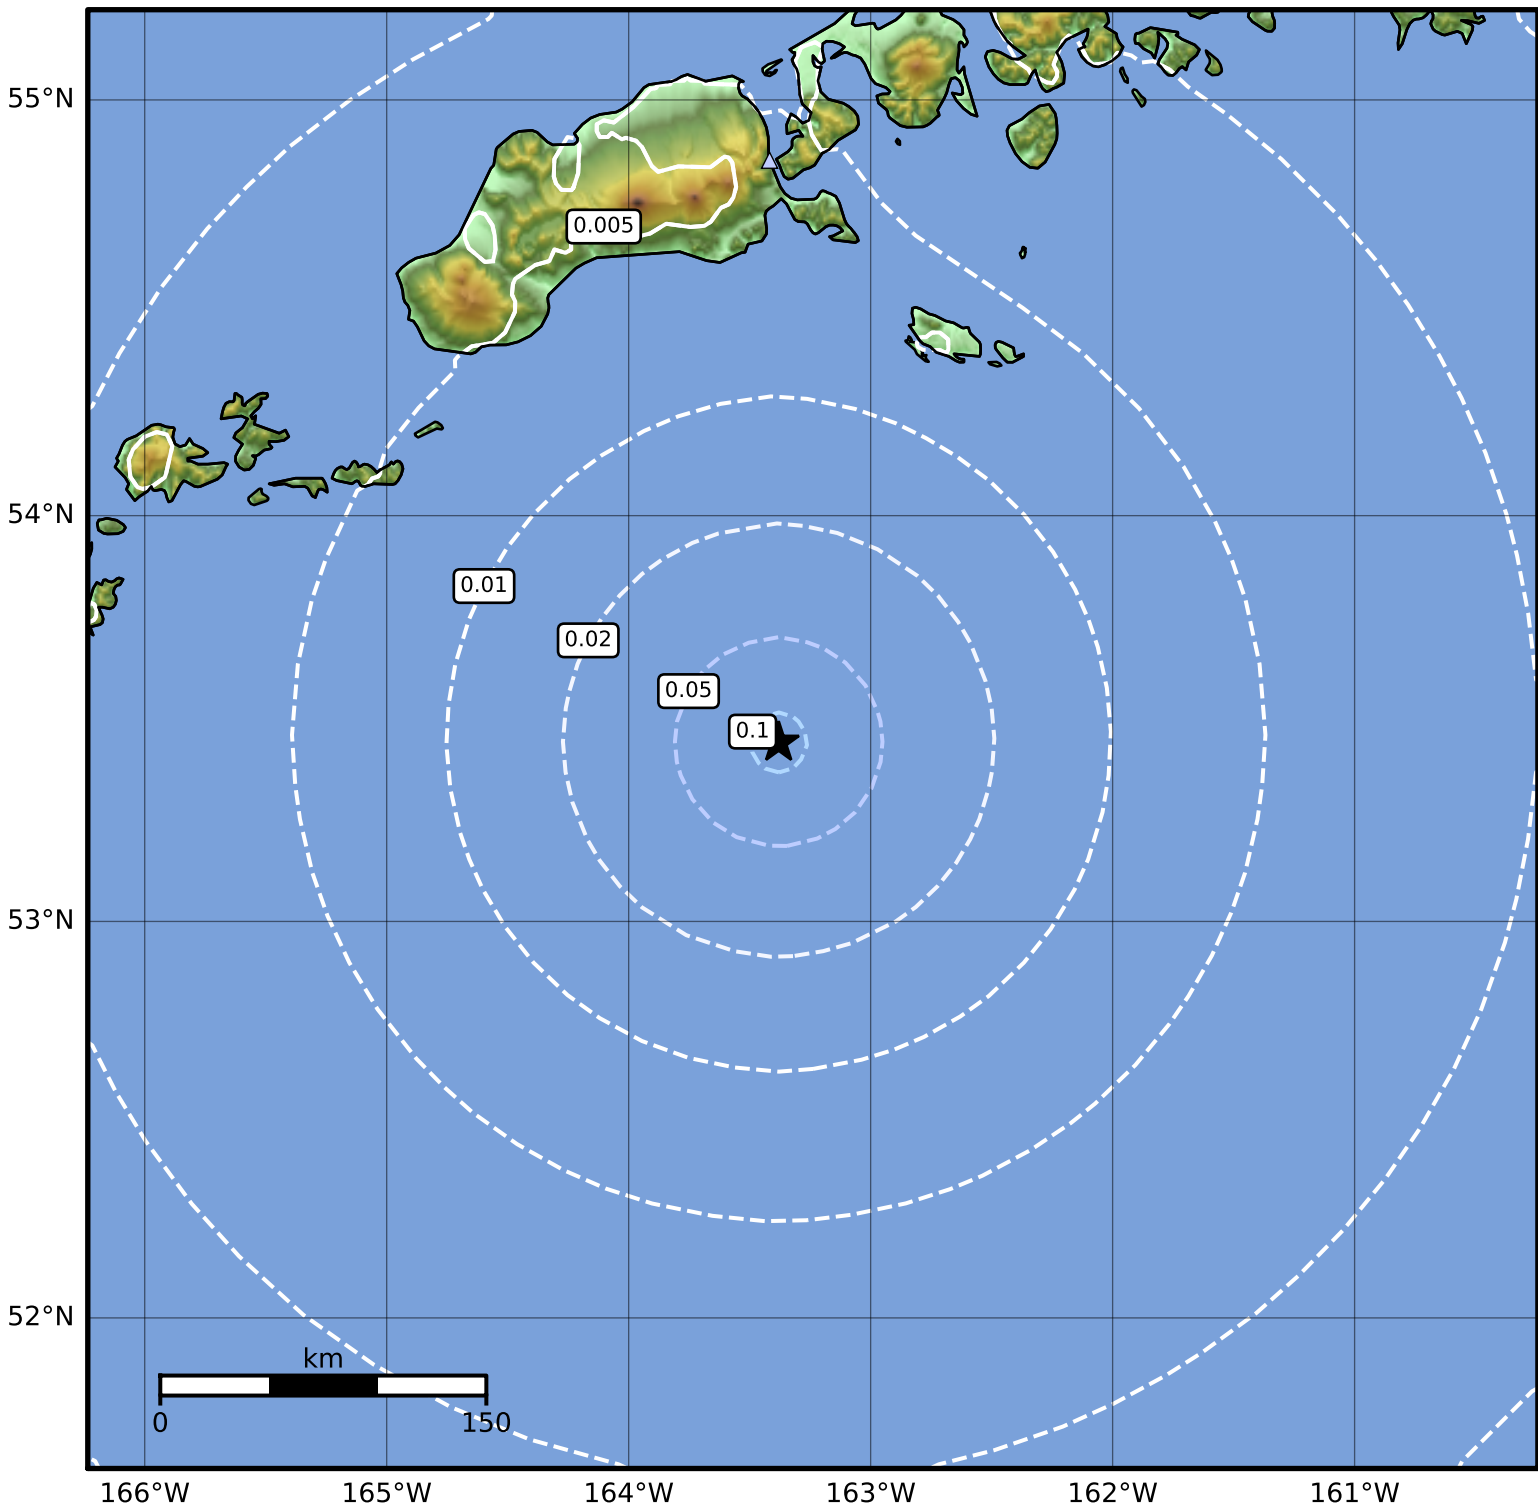

1.0 Second Peak Spectral Acceleration Map Alaska Earthquake Center
 ShakeMap: 156 km (97 miles) S of False Pass
 Dec 02, 2023 21:29:47 UTC M4.0 N53.44 W163.38 Depth: 25.6km ID:ak023fg1913p

| SA(1.0) (%g) | 0.1 | 0.2 | 0.5 | 1 | 2 | 5 | 10 | 20 | 50 | 100 | 200 |
|--------------|-----|-----|-----|---|---|---|----|----|----|-----|-----|
|--------------|-----|-----|-----|---|---|---|----|----|----|-----|-----|

Scale based on Worden et al. (2012)

Version 2: Processed 2023-12-03T00:52:46Z

△ Seismic Instrument ○ Reported Intensity

★ Epicenter