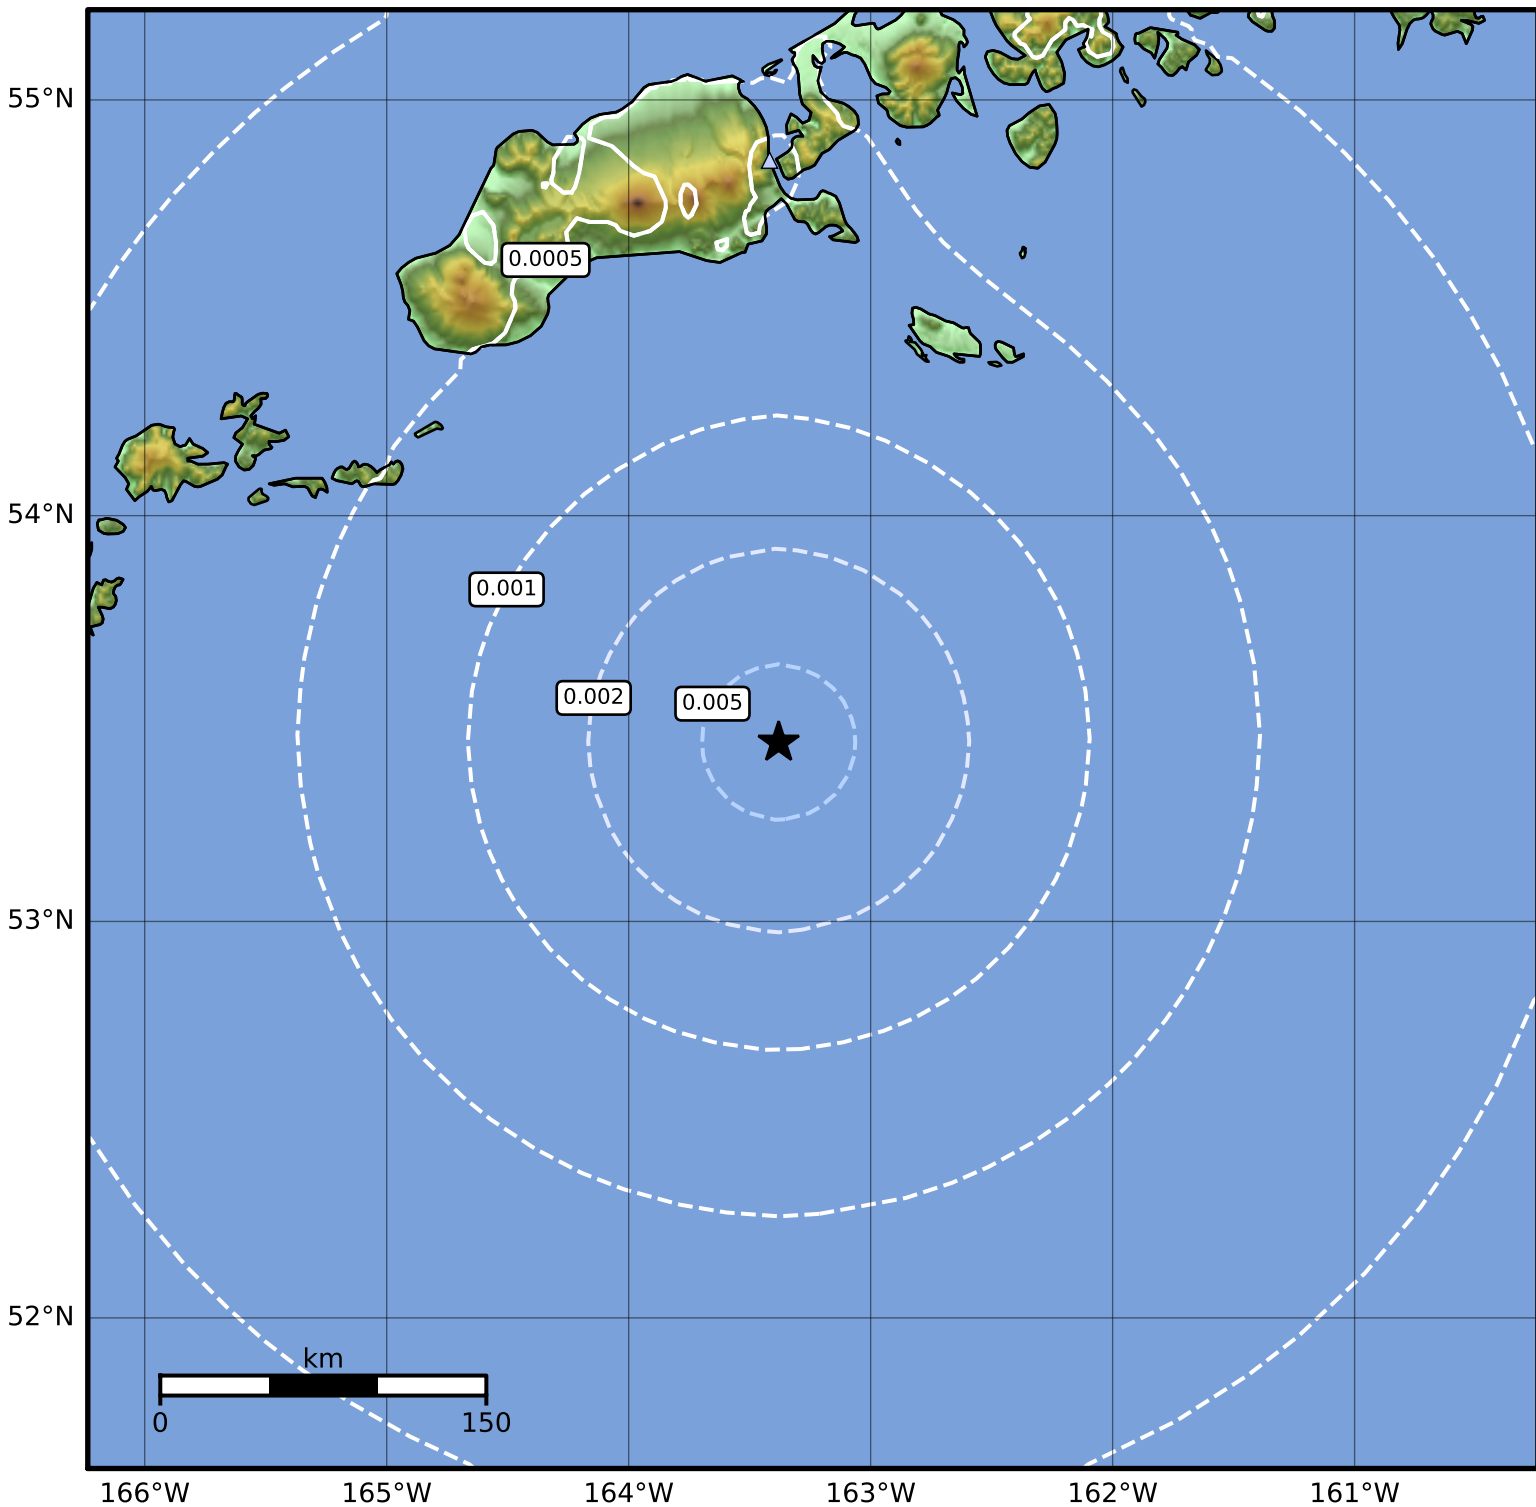

3.0 Second Peak Spectral Acceleration Map Alaska Earthquake Center  
ShakeMap: 156 km (97 miles) S of False Pass  
Dec 02, 2023 21:29:47 UTC M4.0 N53.44 W163.38 Depth: 25.6km ID:ak023fg1913p

Scale based on Worden et al. (2012)

Version 2: Processed 2023-12-03T00:52:46Z

△ Seismic Instrument ○ Reported Intensity

★ Epicenter