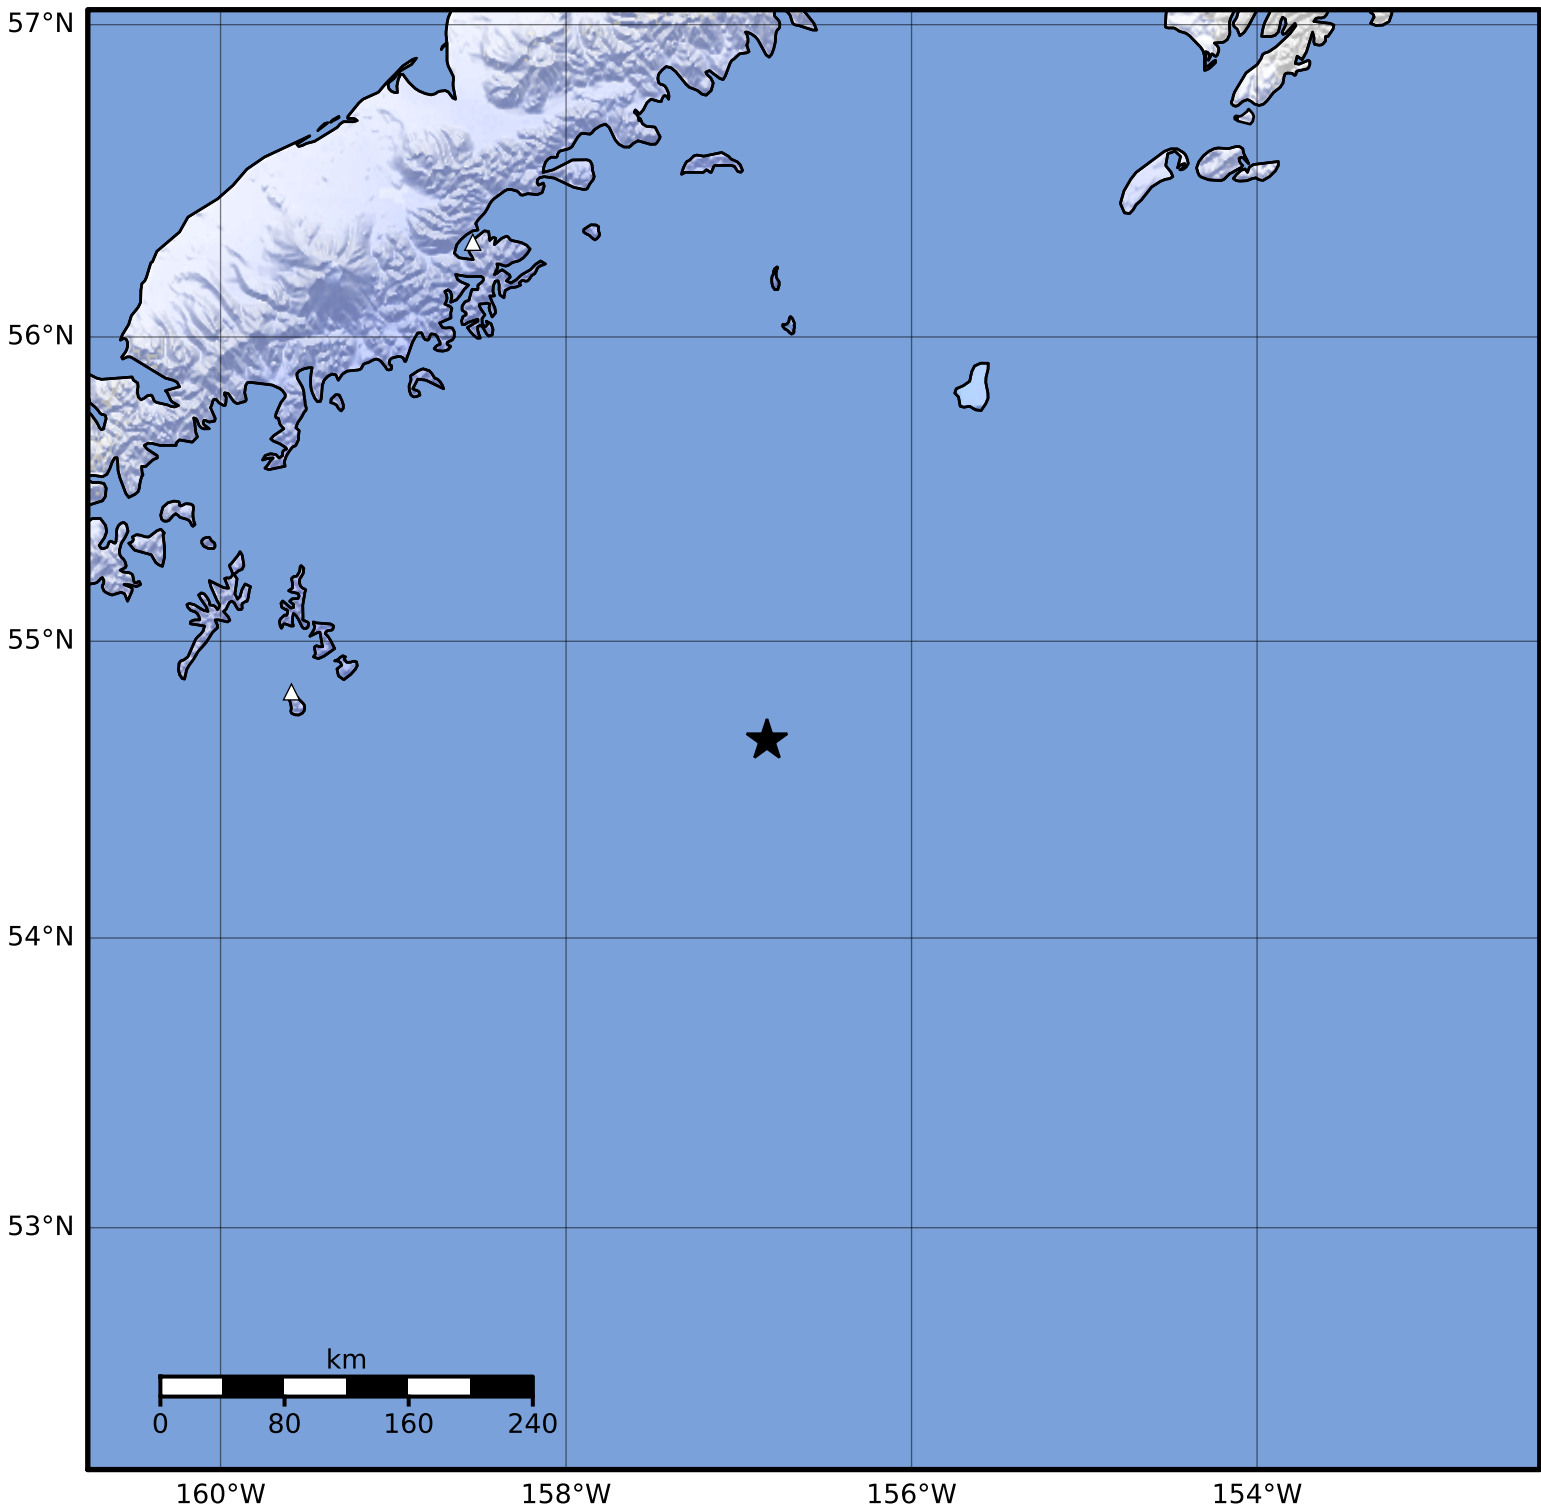

Macroseismic Intensity Map Alaska Earthquake Center
 ShakeMap: 201 km (125 miles) SE of Perryville
 Jan 10, 2023 19:42:03 UTC M5.0 N54.67 W156.84 Depth: 25.2km ID:ak023guxpjr

SHAKING	Not felt	Weak	Light	Moderate	Strong	Very strong	Severe	Violent	Extreme
DAMAGE	None	None	None	Very light	Light	Moderate	Moderate/heavy	Heavy	Very heavy
PGA(%g)	<0.0464	0.297	2.76	6.2	11.5	21.5	40.1	74.7	>139
PGV(cm/s)	<0.0215	0.135	1.41	4.65	9.64	20	41.4	85.8	>178
INTENSITY	I	II-III	IV	V	VI	VII	VIII	IX	X+

Scale based on Worden et al. (2012)

Version 5: Processed 2023-01-11T16:48:49Z

△ Seismic Instrument ○ Reported Intensity

★ Epicenter