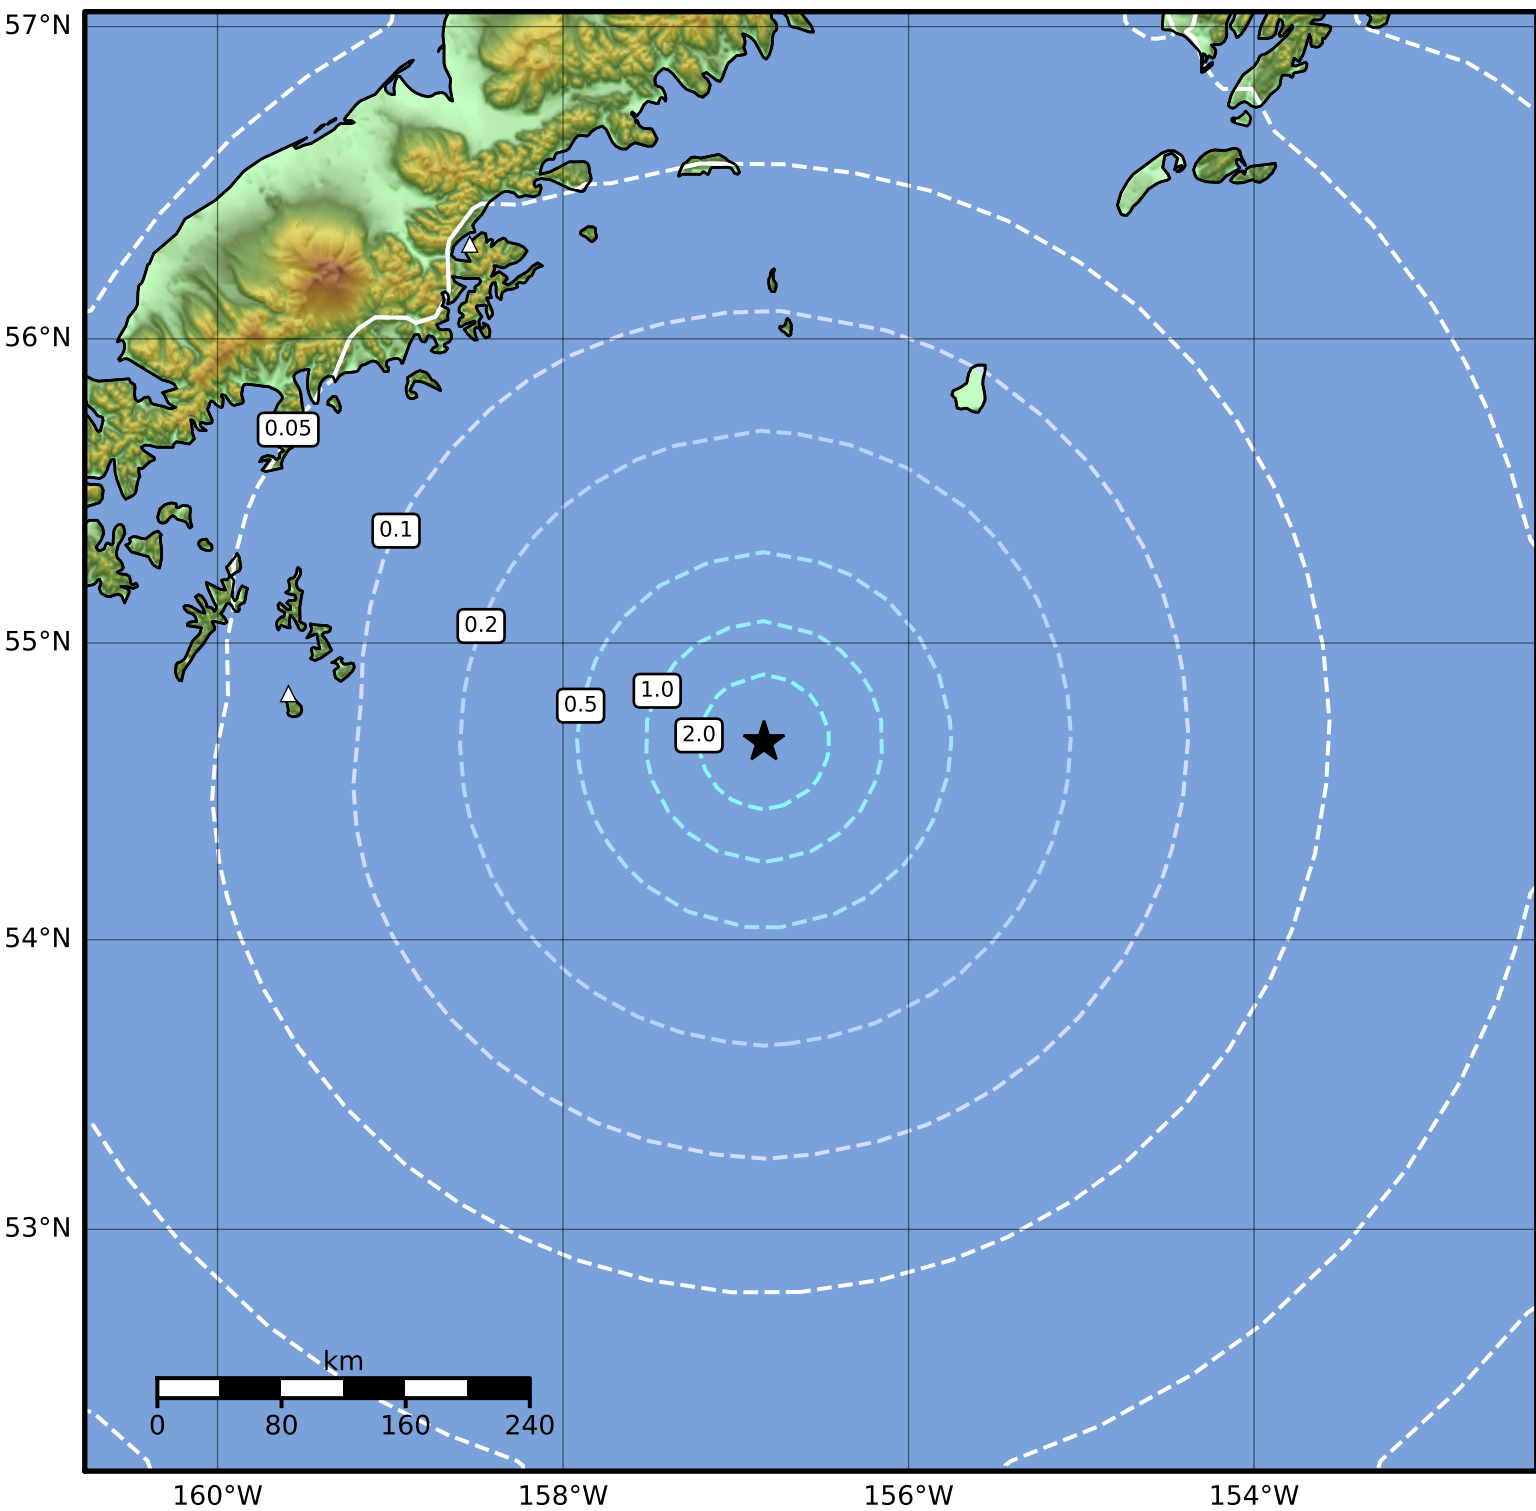

Peak Ground Acceleration Map Alaska Earthquake Center
 ShakeMap: 201 km (125 miles) SE of Perryville
 Jan 10, 2023 19:42:03 UTC M5.0 N54.67 W156.84 Depth: 25.2km ID:ak023guxpjr

PGA (%g)	0.1	0.2	0.5	1	2	5	10	20	50	100	200

Scale based on Worden et al. (2012)

Version 5: Processed 2023-01-11T16:48:49Z

△ Seismic Instrument ○ Reported Intensity ★ Epicenter