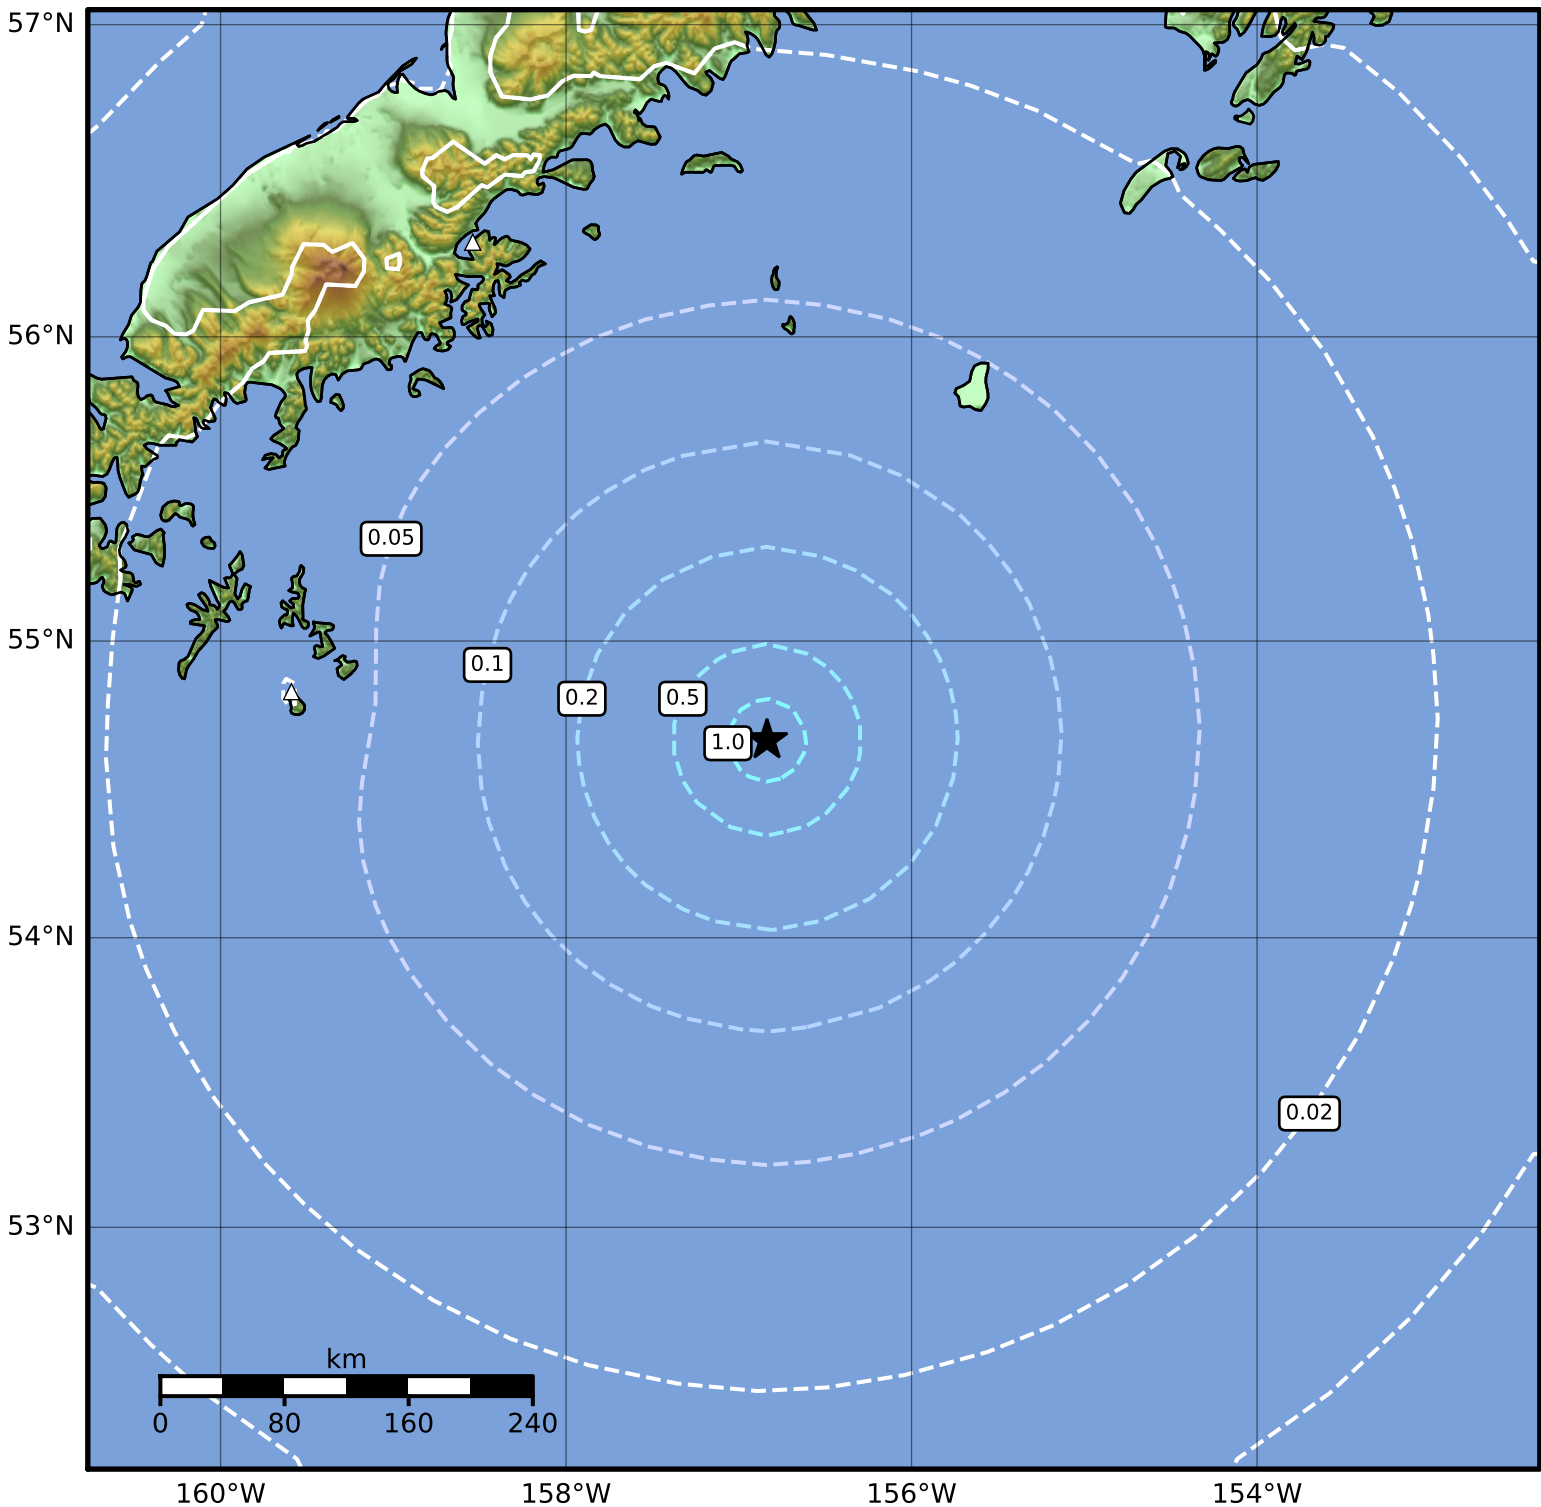

Peak Ground Velocity Map Alaska Earthquake Center  
 ShakeMap: 201 km (125 miles) SE of Perryville  
 Jan 10, 2023 19:42:03 UTC M5.0 N54.67 W156.84 Depth: 25.2km ID:ak023guxpjr

PGV (cm/s)	0.1	0.2	0.5	1	2	5	10	20	50	100	200
------------	-----	-----	-----	---	---	---	----	----	----	-----	-----

Scale based on Worden et al. (2012)

Version 5: Processed 2023-01-11T16:48:49Z

△ Seismic Instrument ○ Reported Intensity

★ Epicenter