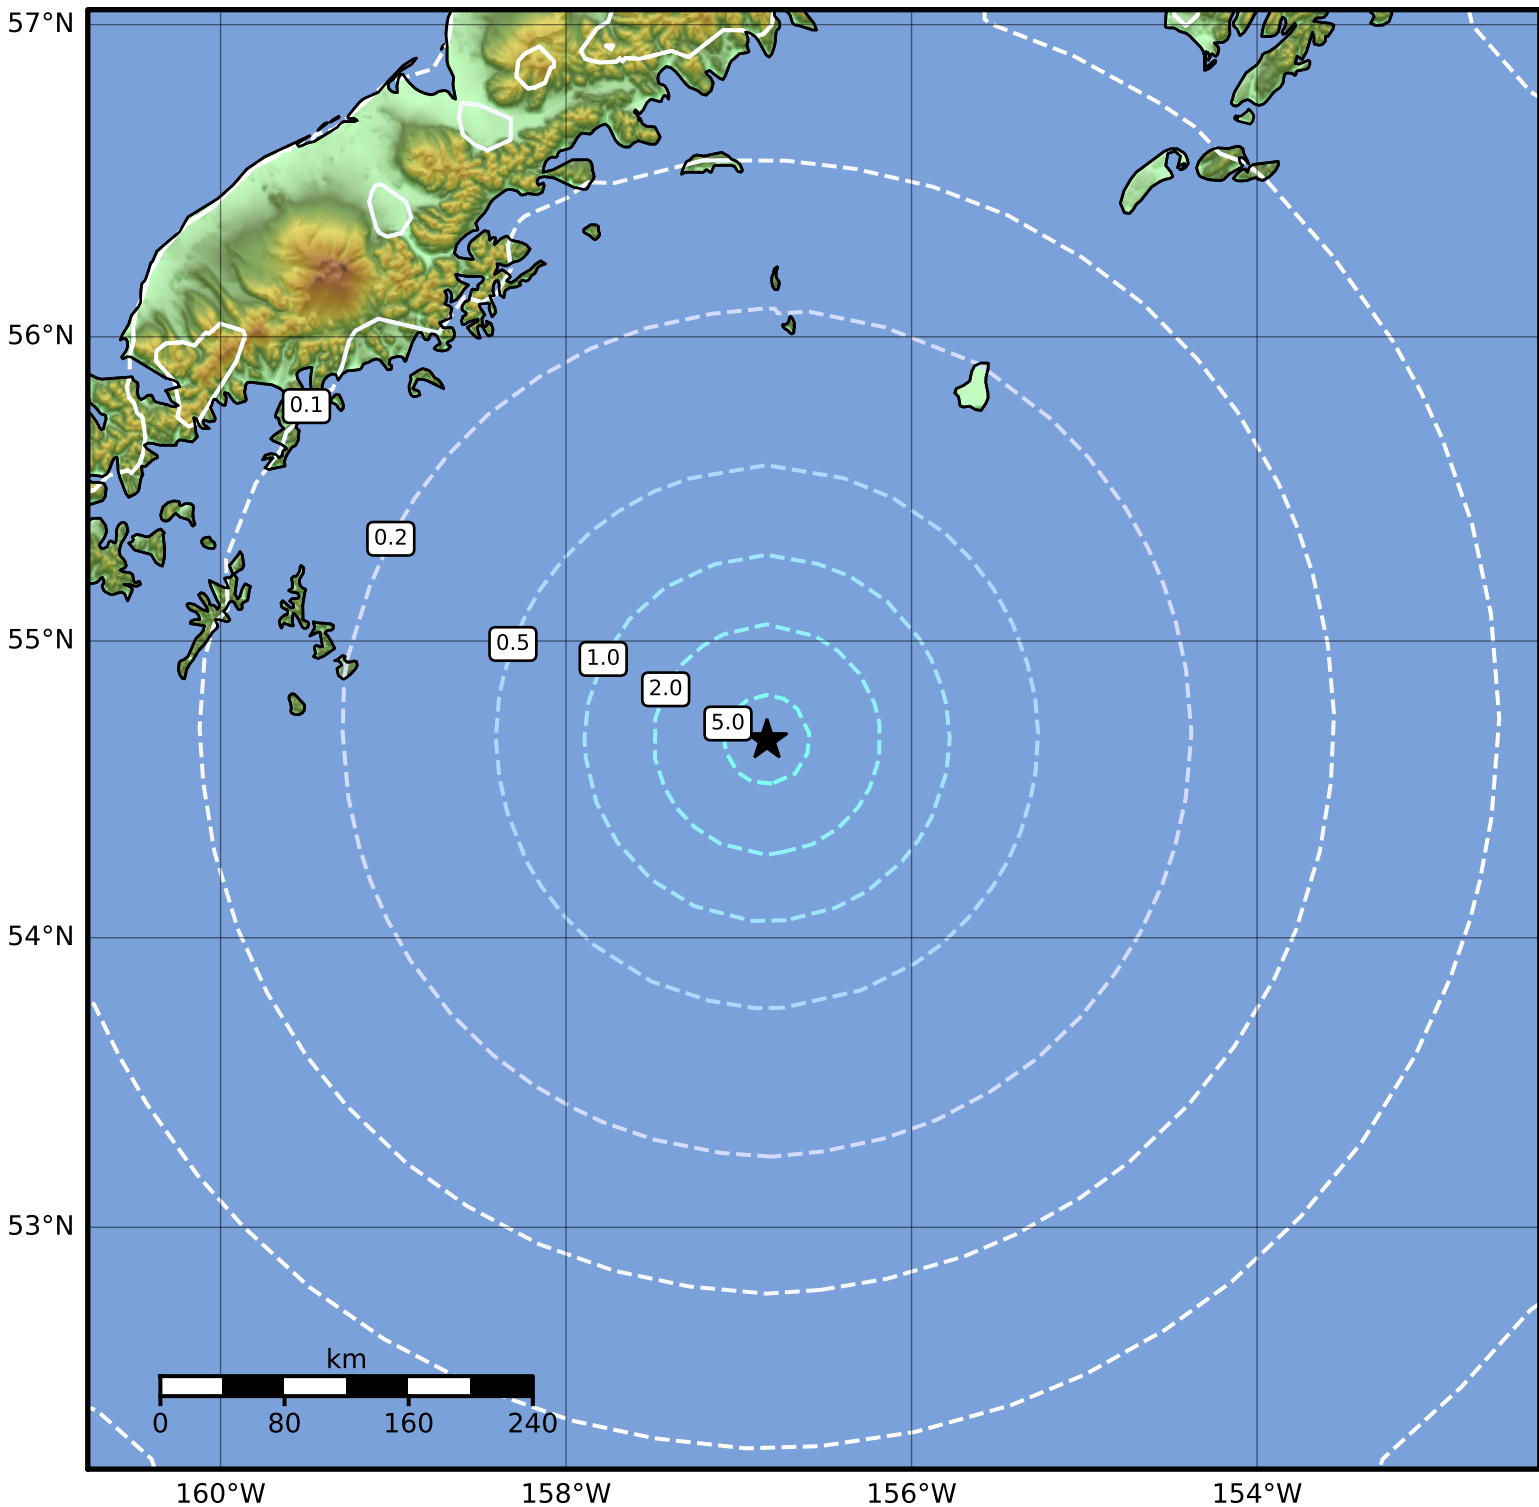

0.3 Second Peak Spectral Acceleration Map Alaska Earthquake Center
 ShakeMap: 201 km (125 miles) SE of Perryville
 Jan 10, 2023 19:42:03 UTC M5.0 N54.67 W156.84 Depth: 25.2km ID:ak023guxpjr

SA(0.3) (%g)	0.1	0.2	0.5	1	2	5	10	20	50	100	200
--------------	-----	-----	-----	---	---	---	----	----	----	-----	-----

Scale based on Worden et al. (2012)

Version 5: Processed 2023-01-11T16:48:49Z

△ Seismic Instrument ○ Reported Intensity

★ Epicenter