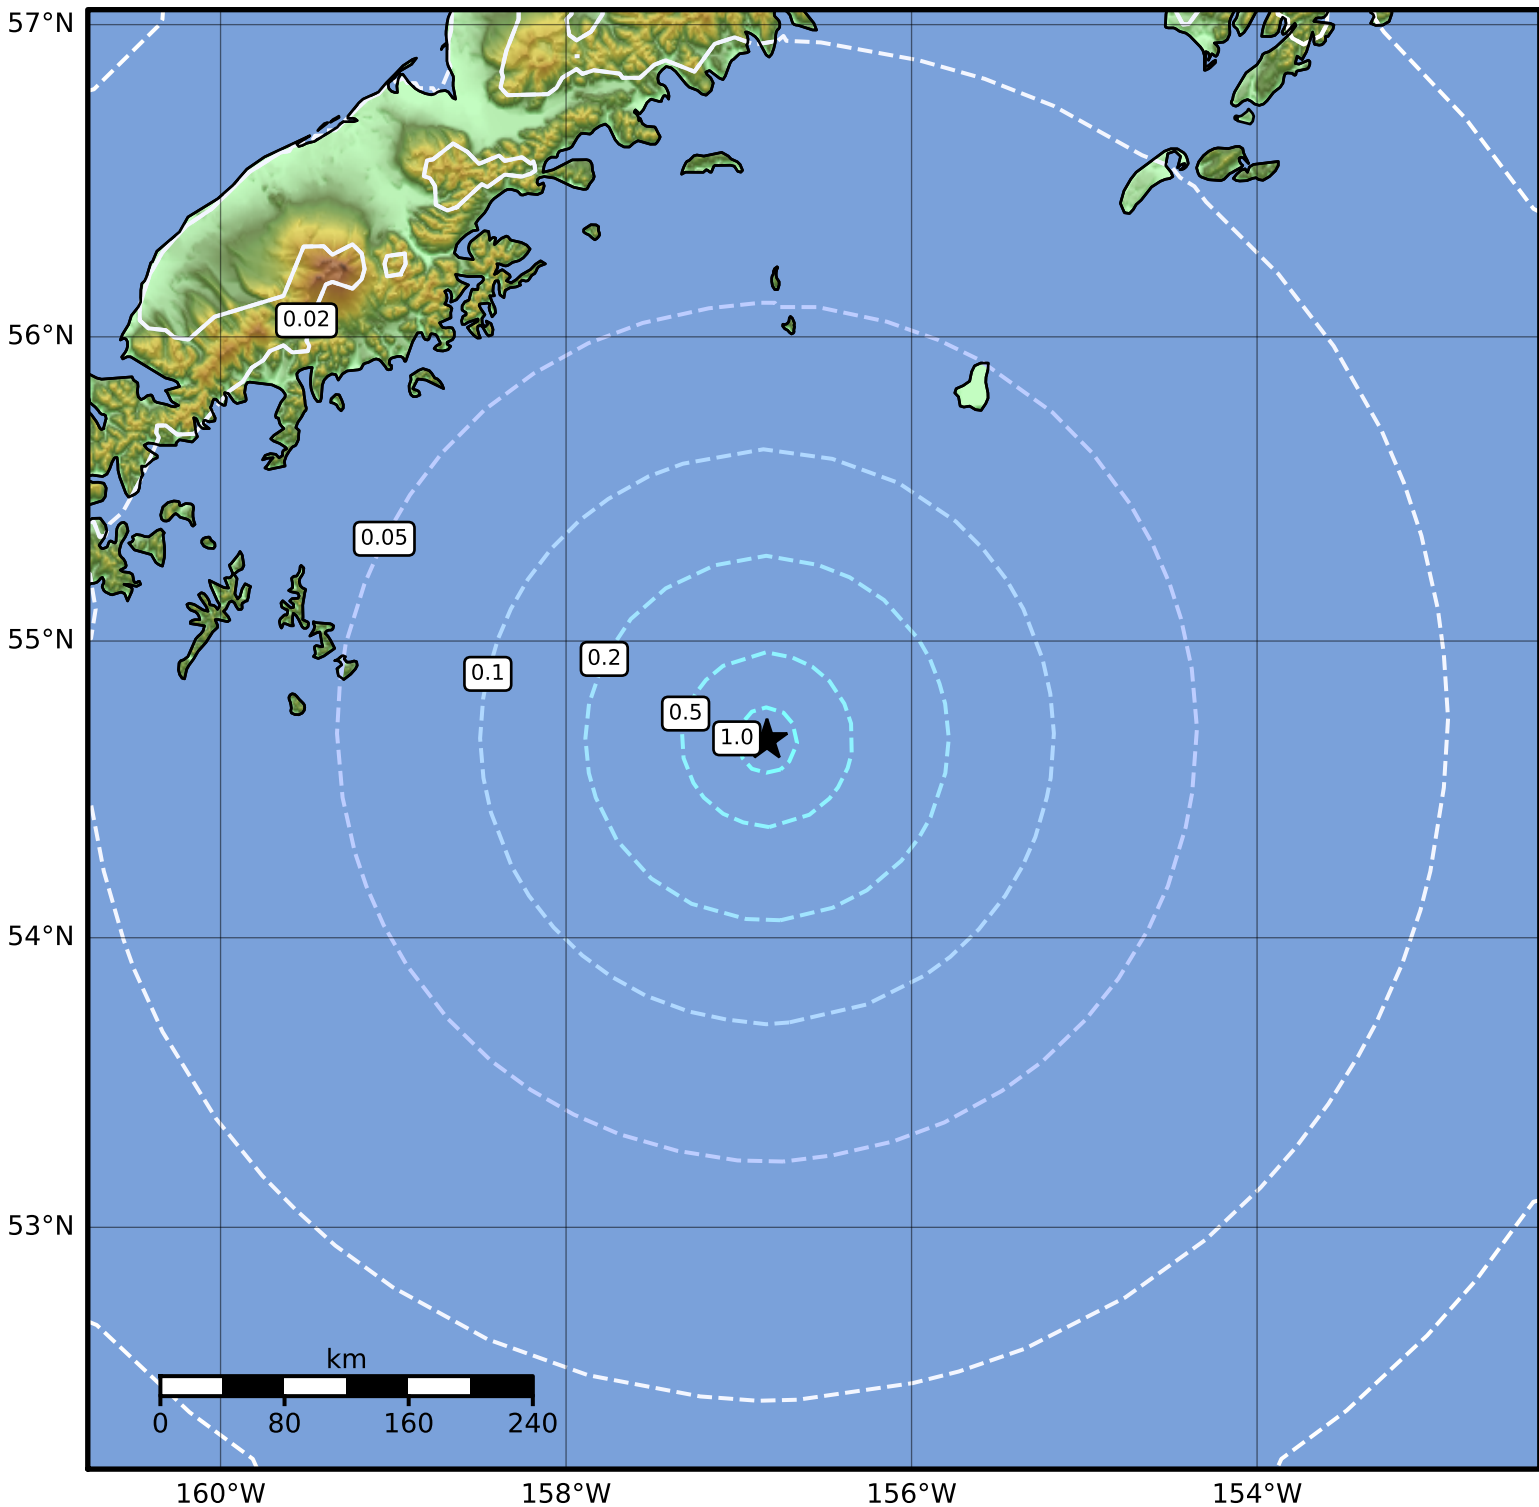

1.0 Second Peak Spectral Acceleration Map Alaska Earthquake Center
 ShakeMap: 201 km (125 miles) SE of Perryville
 Jan 10, 2023 19:42:03 UTC M5.0 N54.67 W156.84 Depth: 25.2km ID:ak023guxpjr

SA(1.0) (%g)	0.1	0.2	0.5	1	2	5	10	20	50	100	200
--------------	-----	-----	-----	---	---	---	----	----	----	-----	-----

Scale based on Worden et al. (2012)

Version 5: Processed 2023-01-11T16:48:49Z

△ Seismic Instrument ○ Reported Intensity

★ Epicenter