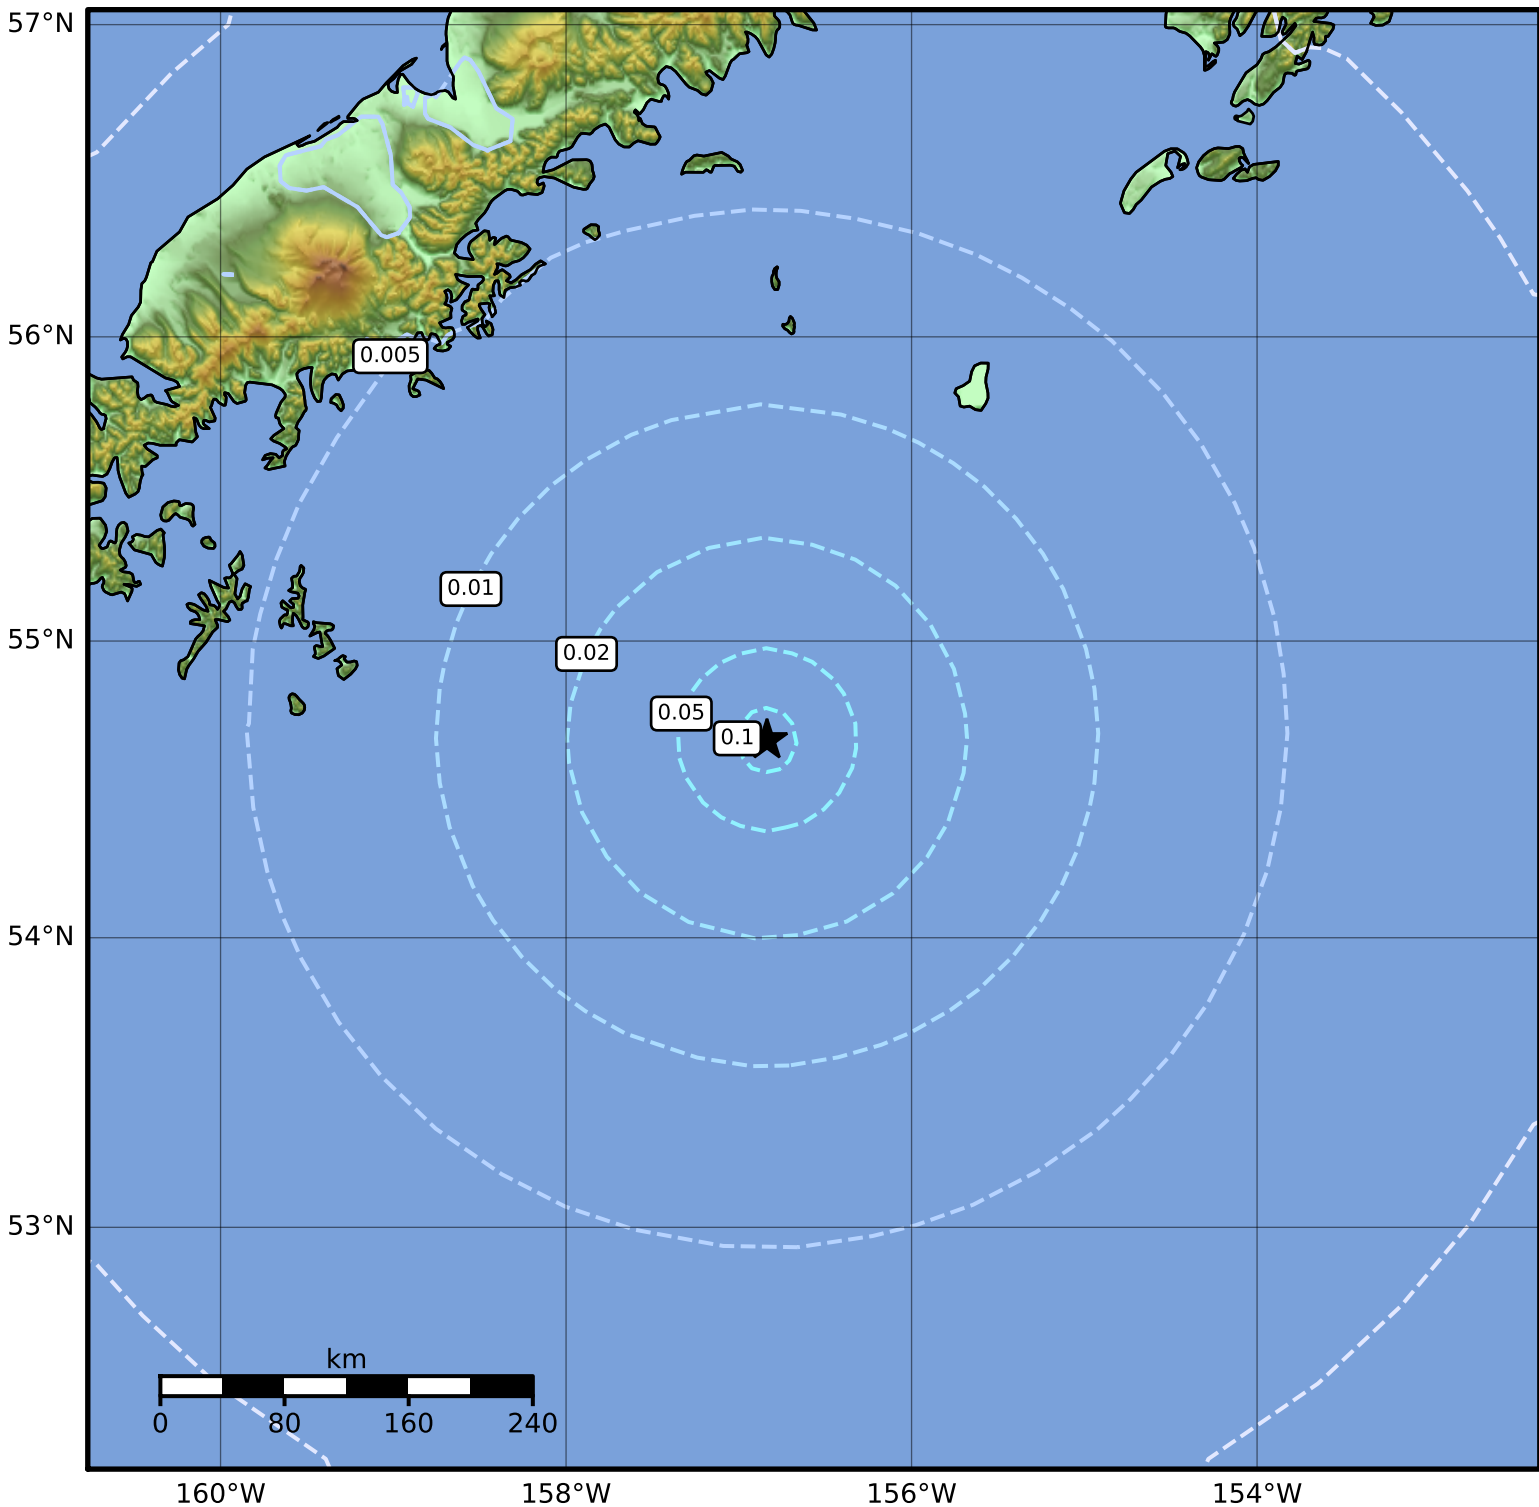

3.0 Second Peak Spectral Acceleration Map Alaska Earthquake Center
ShakeMap: 201 km (125 miles) SE of Perryville
Jan 10, 2023 19:42:03 UTC M5.0 N54.67 W156.84 Depth: 25.2km ID:ak023guxpjr

Scale based on Worden et al. (2012)

Version 5: Processed 2023-01-11T16:48:49Z

△ Seismic Instrument ○ Reported Intensity

★ Epicenter