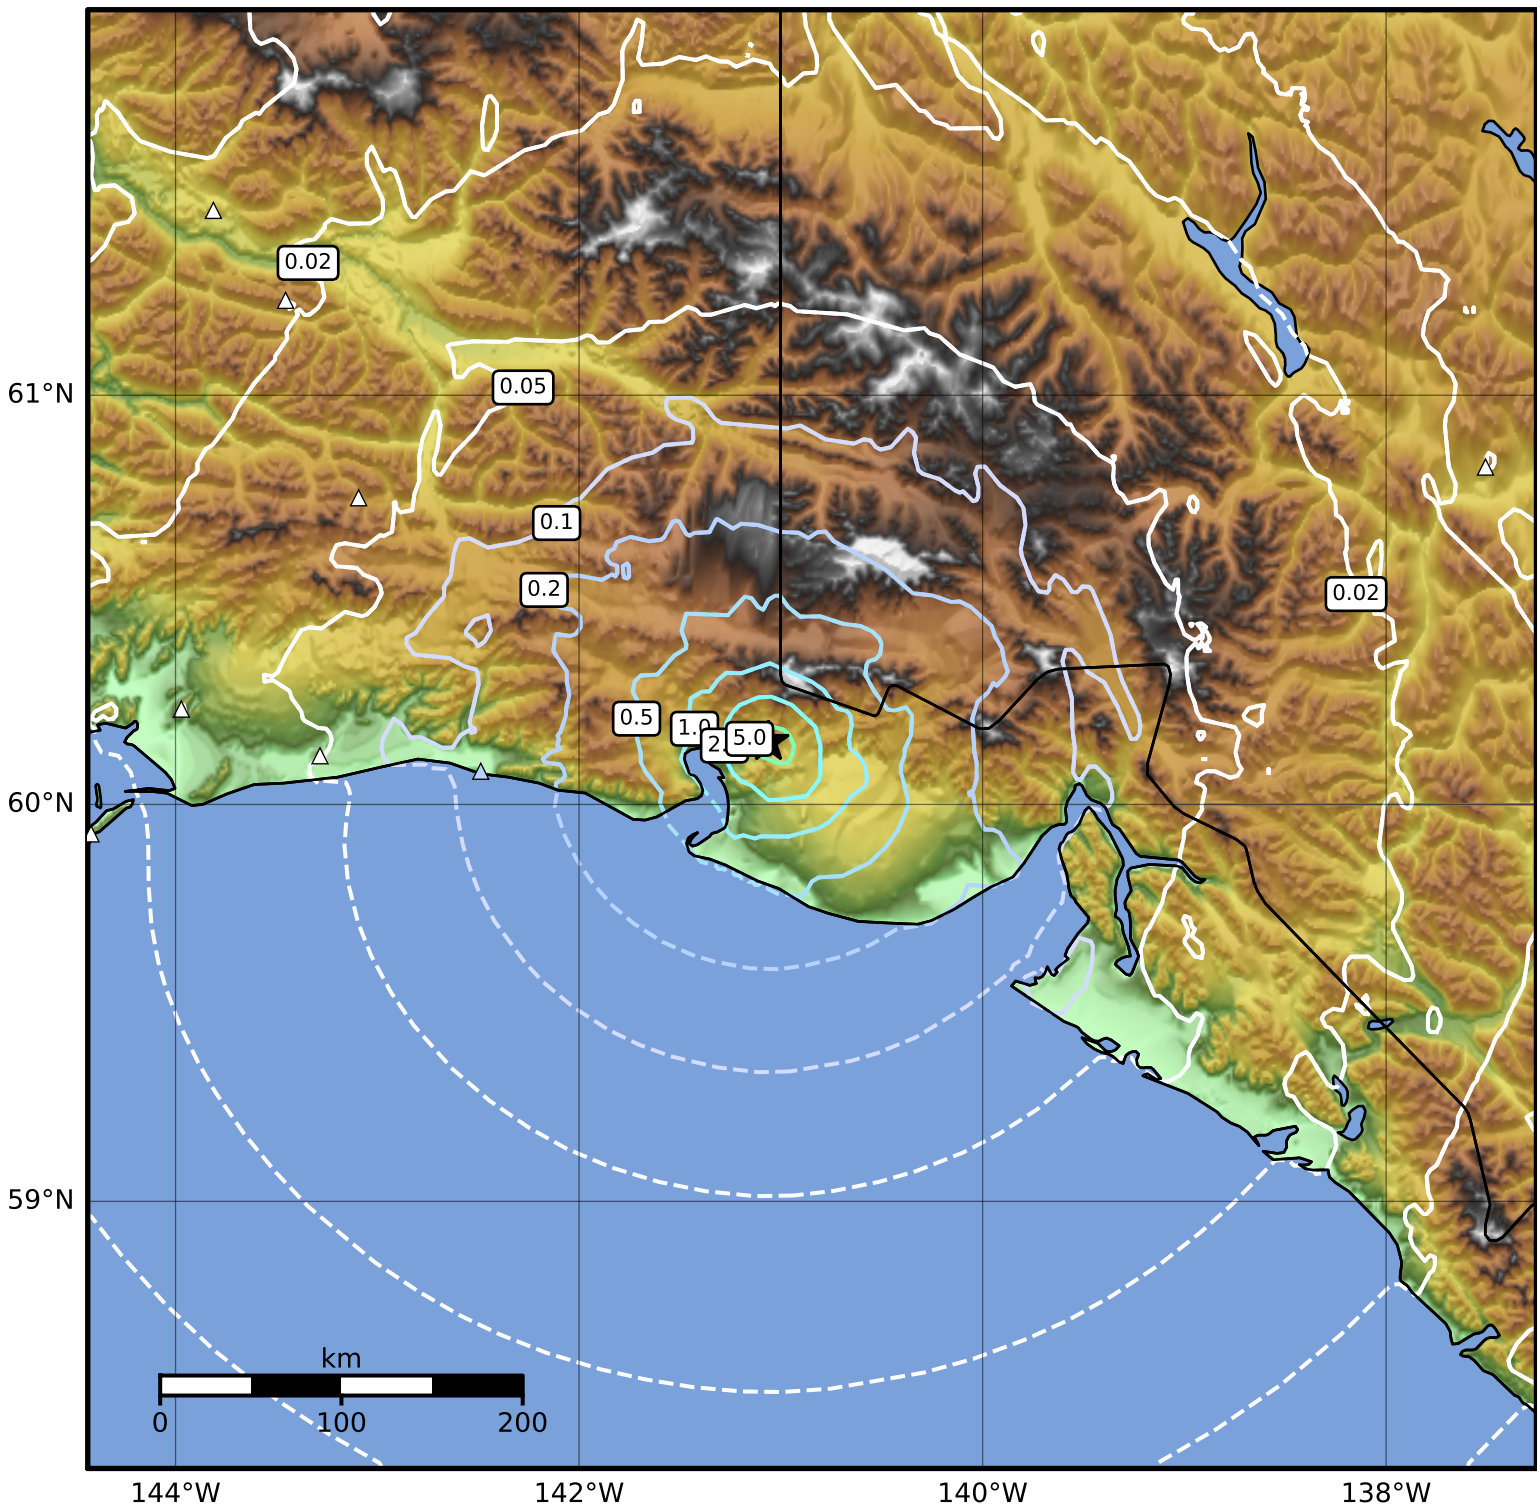

Peak Ground Acceleration Map Alaska Earthquake Center  
ShakeMap: 41 km (25 miles) NE of Icy Bay  
Jan 11, 2023 07:00:47 UTC M4.5 N60.16 W141.06 Depth: 5.0km ID:ak023ib2ygy

| PGA (%g) | 0.1 | 0.2 | 0.5 | 1 | 2 | 5 | 10 | 20 | 50 | 100 | 200 |
|----------|-----|-----|-----|---|---|---|----|----|----|-----|-----|
|----------|-----|-----|-----|---|---|---|----|----|----|-----|-----|

Scale based on Worden et al. (2012)

△ Seismic Instrument ○ Reported Intensity

★ Epicenter

Version 2: Processed 2023-01-11T07:12:54Z