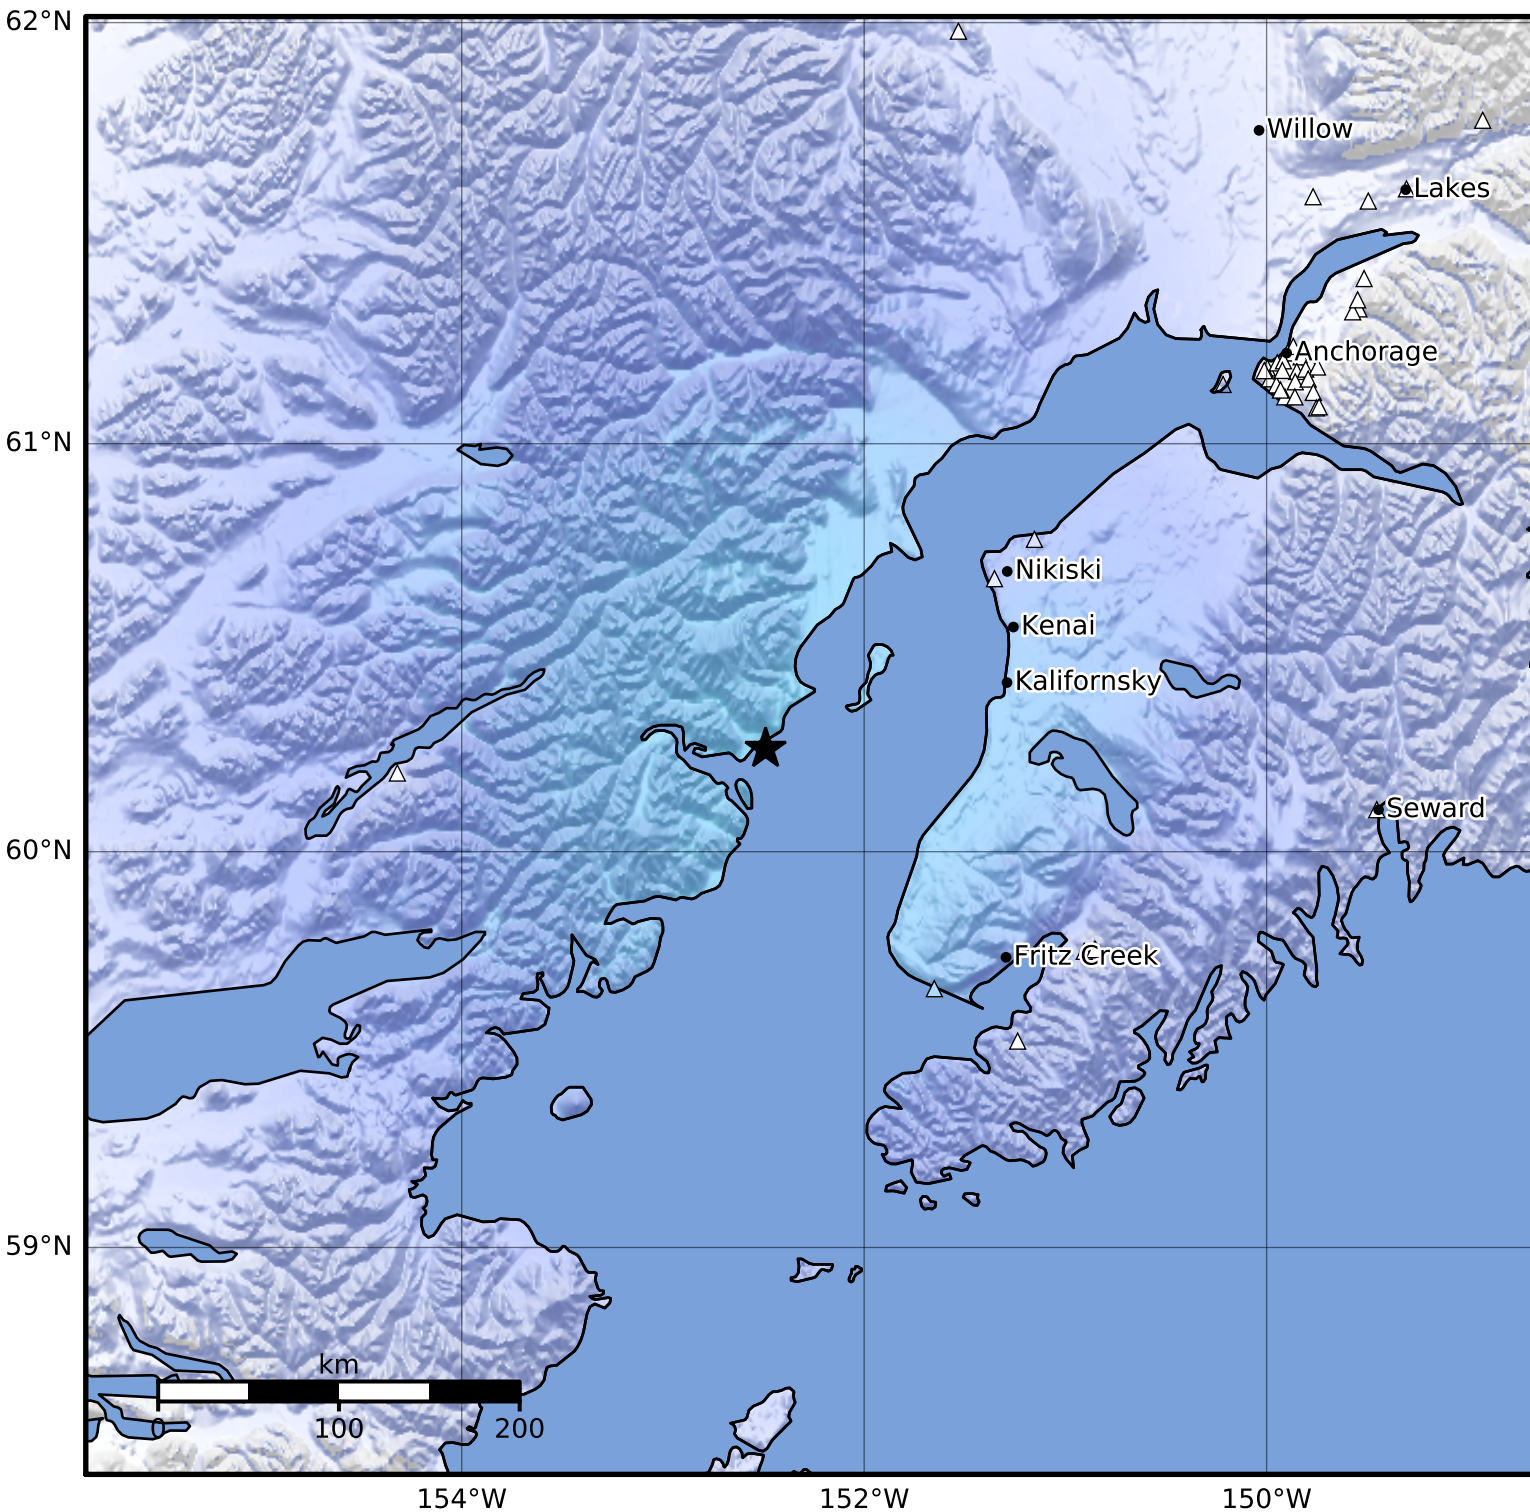

Macroseismic Intensity Map Alaska Earthquake Center
 ShakeMap: 51 km (32 miles) WNW of Ninilchik
 Jan 13, 2023 11:04:46 UTC M3.8 N60.26 W152.49 Depth: 85.0km ID:ak023lok8f6

SHAKING	Not felt	Weak	Light	Moderate	Strong	Very strong	Severe	Violent	Extreme
DAMAGE	None	None	None	Very light	Light	Moderate	Moderate/heavy	Heavy	Very heavy
PGA(%g)	<0.0464	0.297	2.76	6.2	11.5	21.5	40.1	74.7	>139
PGV(cm/s)	<0.0215	0.135	1.41	4.65	9.64	20	41.4	85.8	>178
INTENSITY	I	II-III	IV	V	VI	VII	VIII	IX	X+

Scale based on Worden et al. (2012)

Version 1: Processed 2023-01-13T18:52:23Z

△ Seismic Instrument ○ Reported Intensity

★ Epicenter