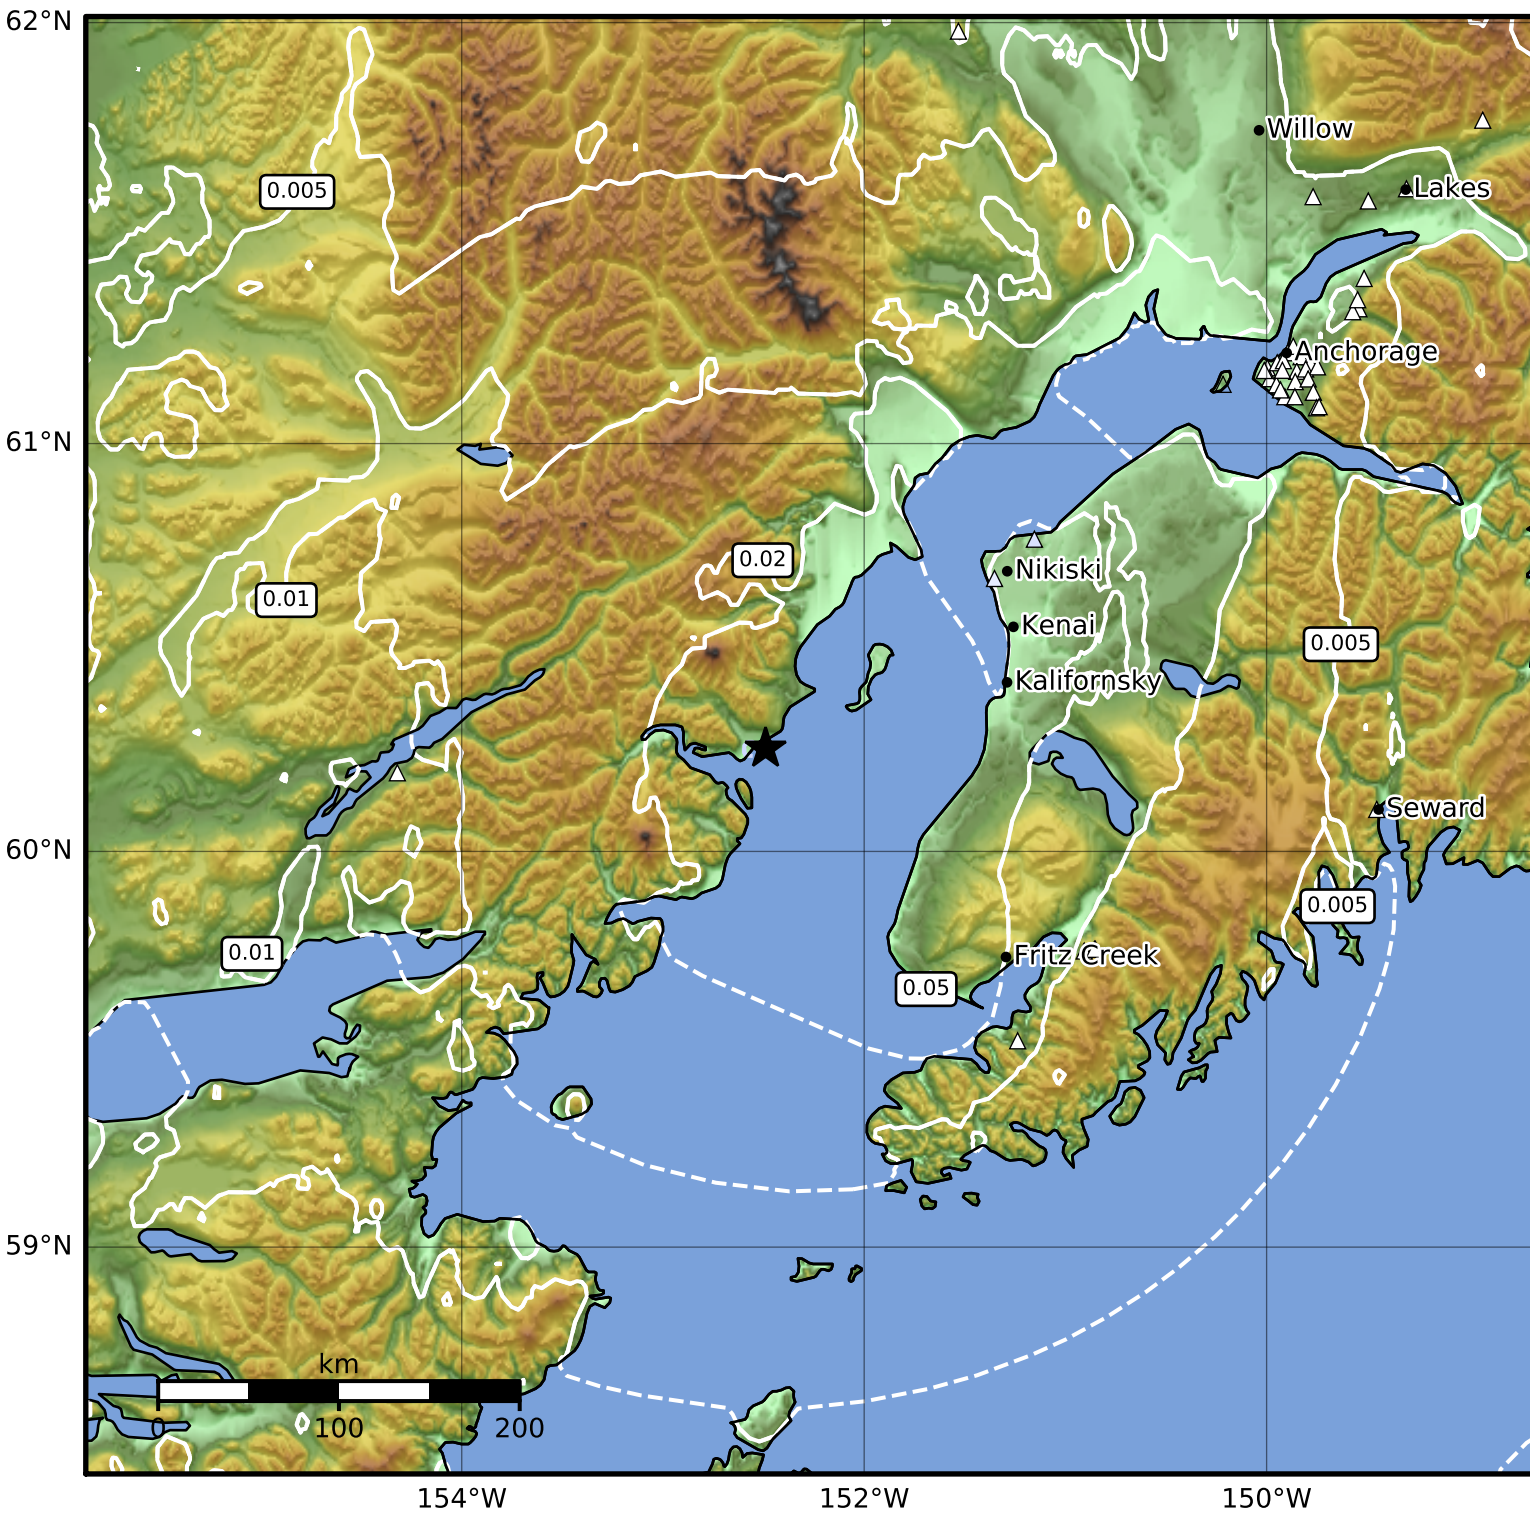

Peak Ground Velocity Map Alaska Earthquake Center  
 ShakeMap: 51 km (32 miles) WNW of Ninilchik  
 Jan 13, 2023 11:04:46 UTC M3.8 N60.26 W152.49 Depth: 85.0km ID:ak023lok8f6

PGV (cm/s)	0.1	0.2	0.5	1	2	5	10	20	50	100	200
------------	-----	-----	-----	---	---	---	----	----	----	-----	-----

Scale based on Worden et al. (2012)

Version 1: Processed 2023-01-13T18:52:23Z

△ Seismic Instrument ○ Reported Intensity

★ Epicenter