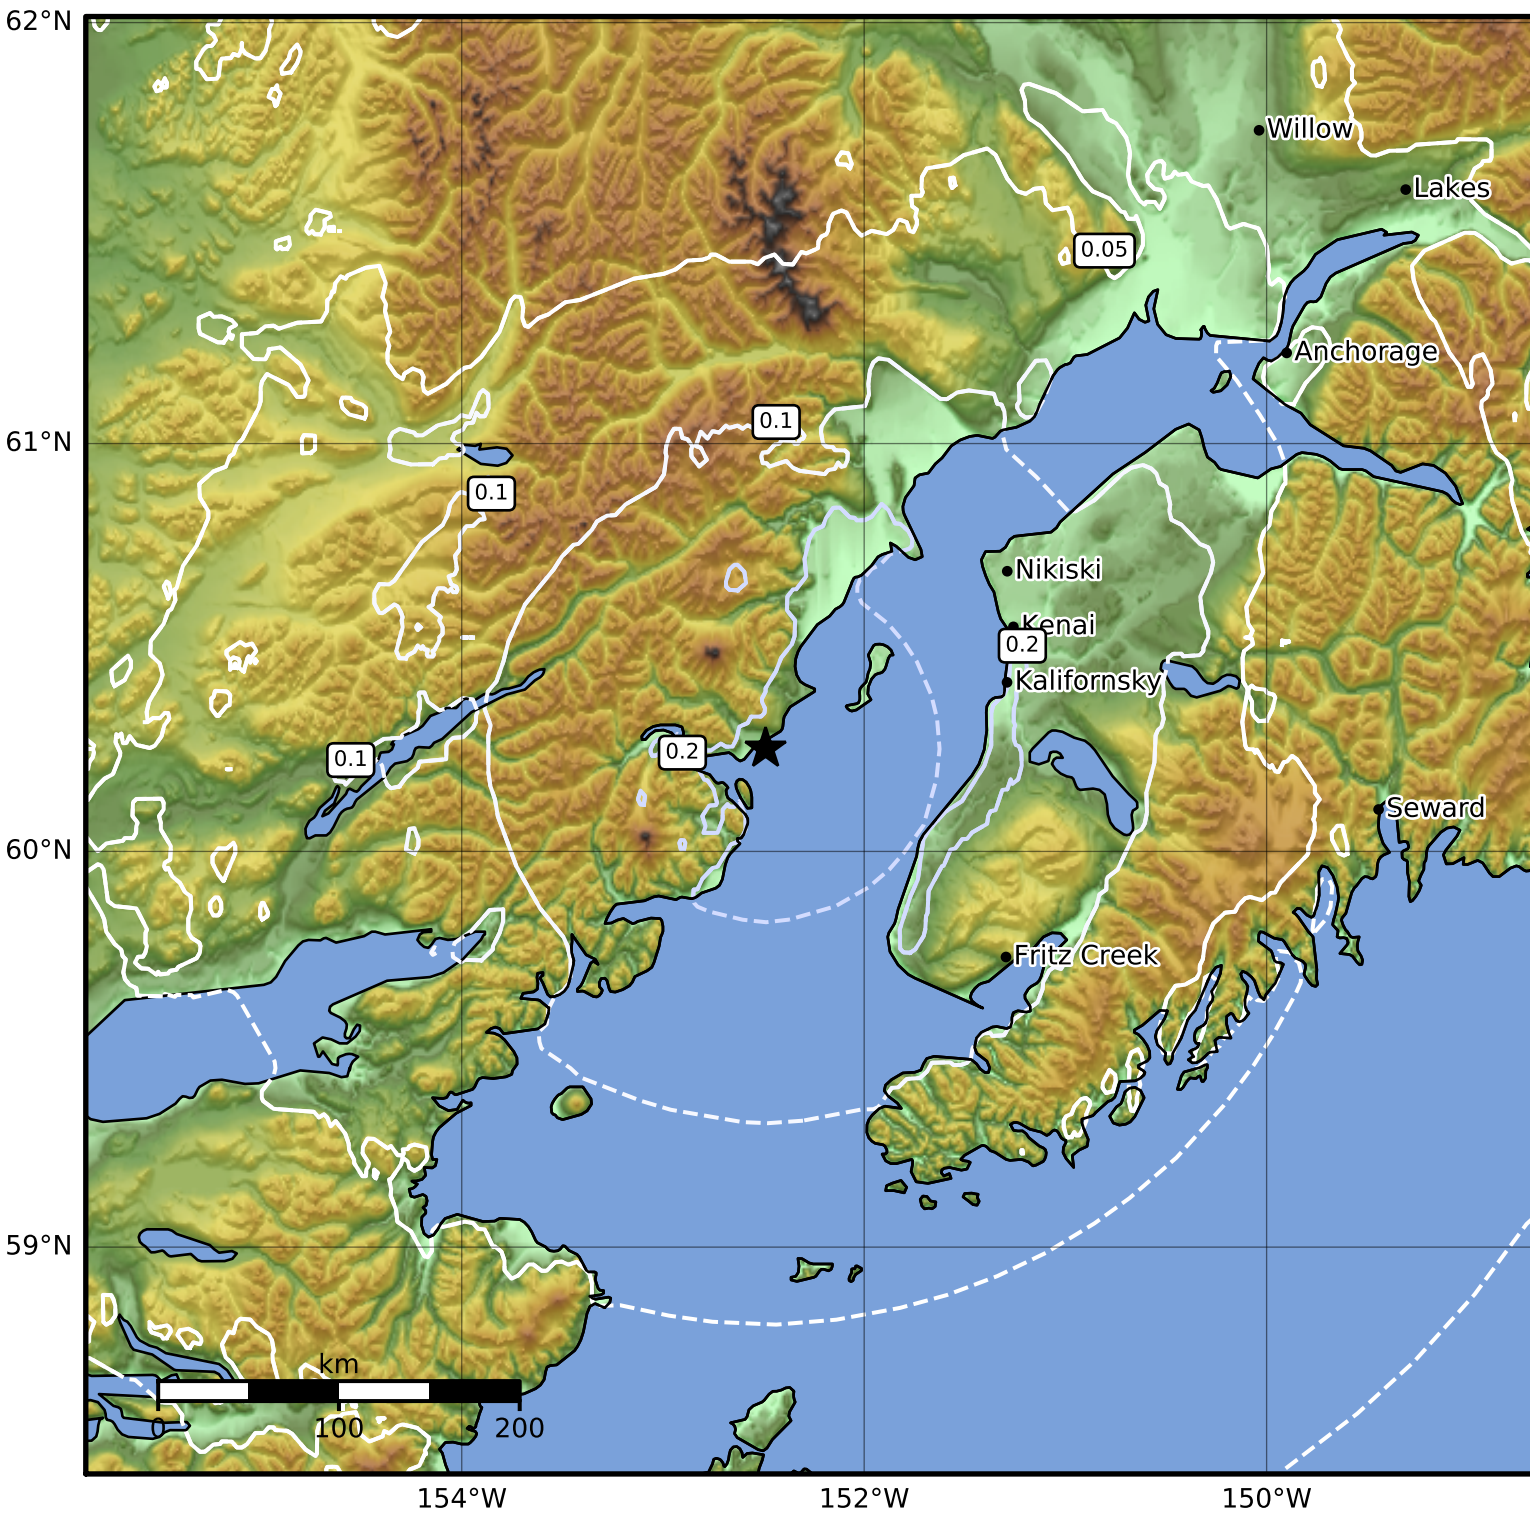

0.3 Second Peak Spectral Acceleration Map Alaska Earthquake Center
 ShakeMap: 51 km (32 miles) WNW of Ninilchik
 Jan 13, 2023 11:04:46 UTC M3.8 N60.26 W152.49 Depth: 85.0km ID:ak023lok8f6

SA(0.3) (%g)	0.1	0.2	0.5	1	2	5	10	20	50	100	200
--------------	-----	-----	-----	---	---	---	----	----	----	-----	-----

Scale based on Worden et al. (2012)

Version 1: Processed 2023-01-13T18:52:23Z

△ Seismic Instrument ○ Reported Intensity

★ Epicenter