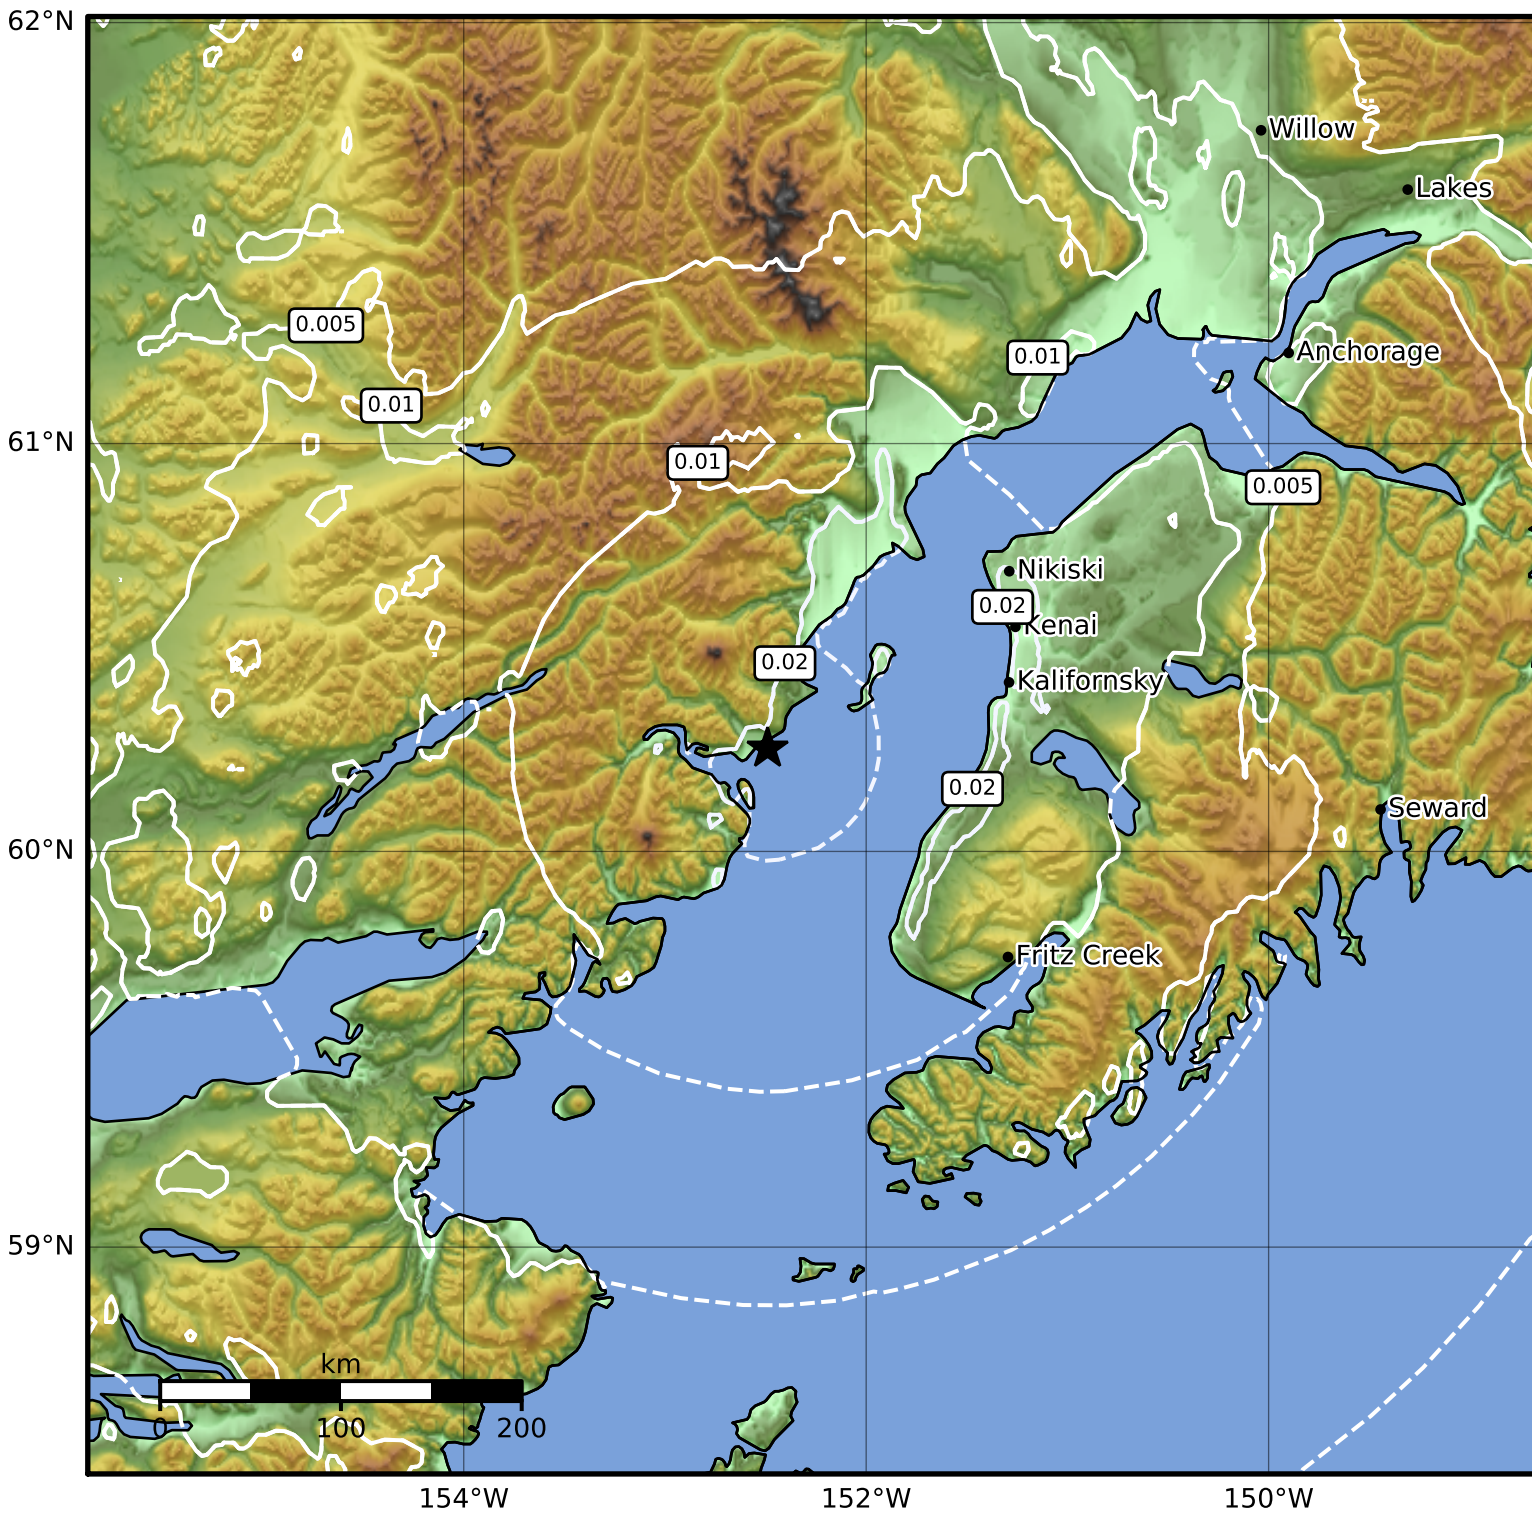

1.0 Second Peak Spectral Acceleration Map Alaska Earthquake Center
 ShakeMap: 51 km (32 miles) WNW of Ninilchik
 Jan 13, 2023 11:04:46 UTC M3.8 N60.26 W152.49 Depth: 85.0km ID:ak023lok8f6

SA(1.0) (%g)	0.1	0.2	0.5	1	2	5	10	20	50	100	200
--------------	-----	-----	-----	---	---	---	----	----	----	-----	-----

Scale based on Worden et al. (2012)

Version 1: Processed 2023-01-13T18:52:23Z

△ Seismic Instrument ○ Reported Intensity

★ Epicenter