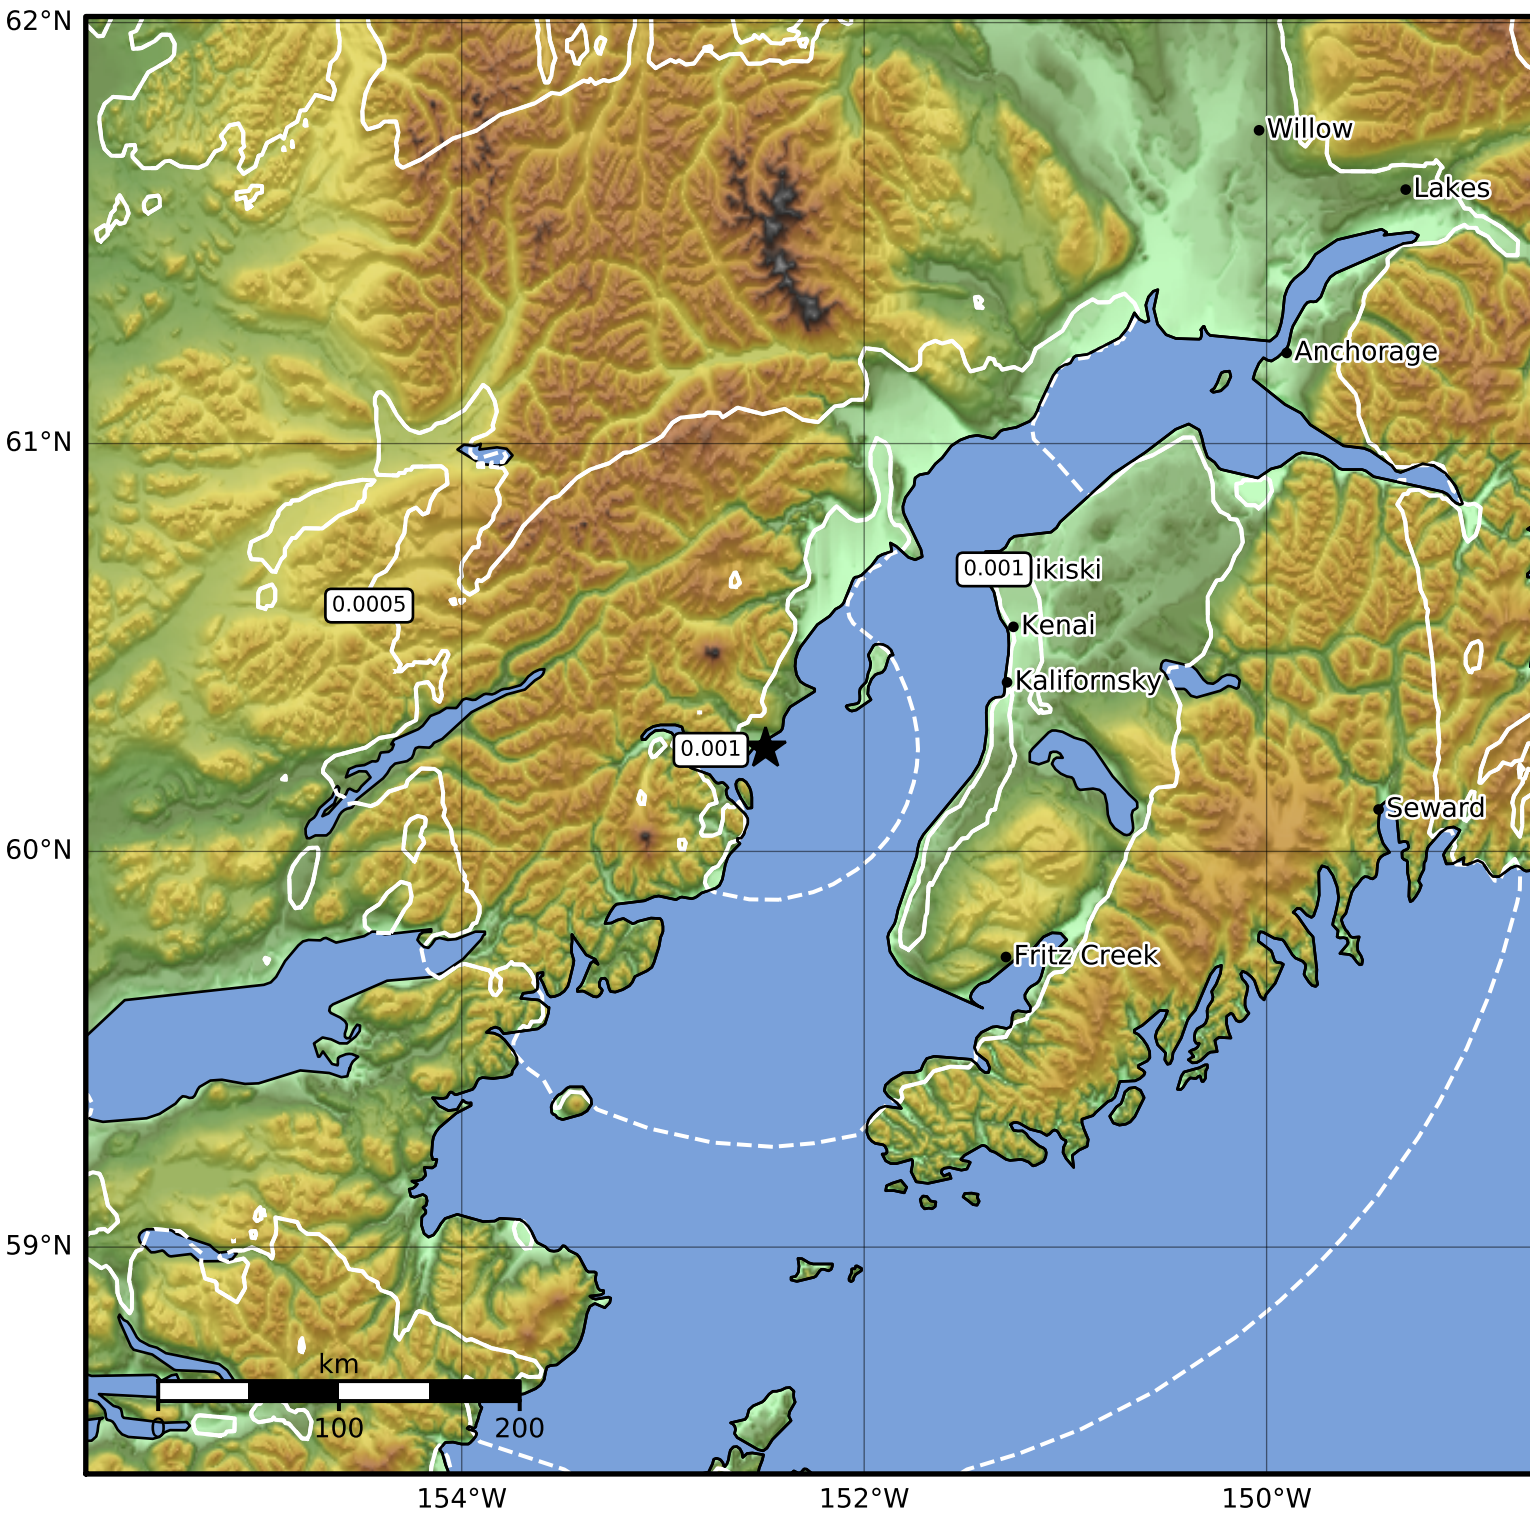

3.0 Second Peak Spectral Acceleration Map Alaska Earthquake Center  
 ShakeMap: 51 km (32 miles) WNW of Ninilchik  
 Jan 13, 2023 11:04:46 UTC M3.8 N60.26 W152.49 Depth: 85.0km ID:ak023lok8f6

Scale based on Worden et al. (2012)

△ Seismic Instrument ○ Reported Intensity

★ Epicenter

Version 1: Processed 2023-01-13T18:52:23Z