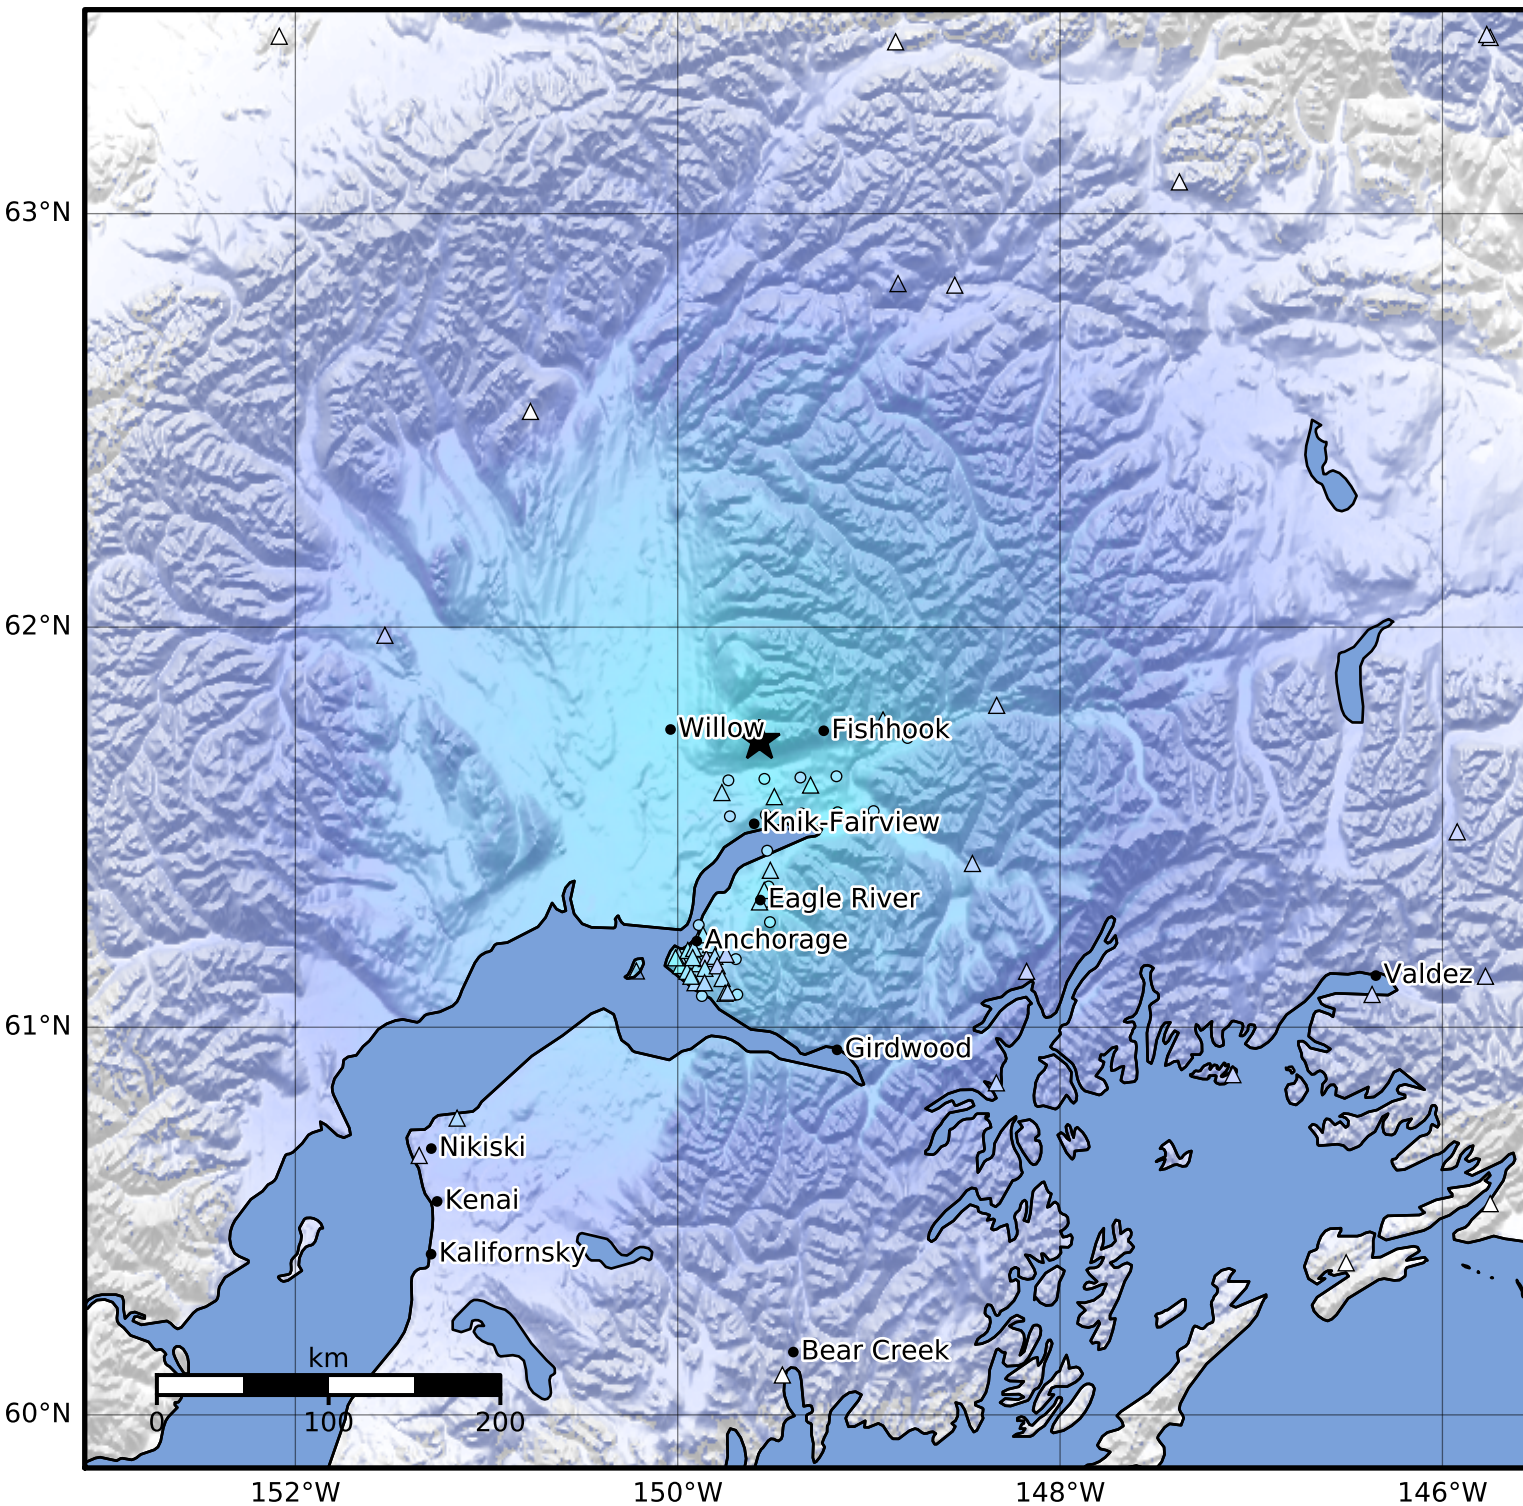

Macroseismic Intensity Map Alaska Earthquake Center
 ShakeMap: 15 km (9 miles) WSW of Hatcher Pass
 Jan 16, 2023 17:43:27 UTC M4.6 N61.72 W149.57 Depth: 25.4km ID:ak023qqz70I

SHAKING	Not felt	Weak	Light	Moderate	Strong	Very strong	Severe	Violent	Extreme
DAMAGE	None	None	None	Very light	Light	Moderate	Moderate/heavy	Heavy	Very heavy
PGA(%g)	<0.0464	0.297	2.76	6.2	11.5	21.5	40.1	74.7	>139
PGV(cm/s)	<0.0215	0.135	1.41	4.65	9.64	20	41.4	85.8	>178
INTENSITY	I	II-III	IV	V	VI	VII	VIII	IX	X+

Scale based on Worden et al. (2012)

Version 2: Processed 2023-01-16T18:45:32Z

△ Seismic Instrument ○ Reported Intensity

★ Epicenter