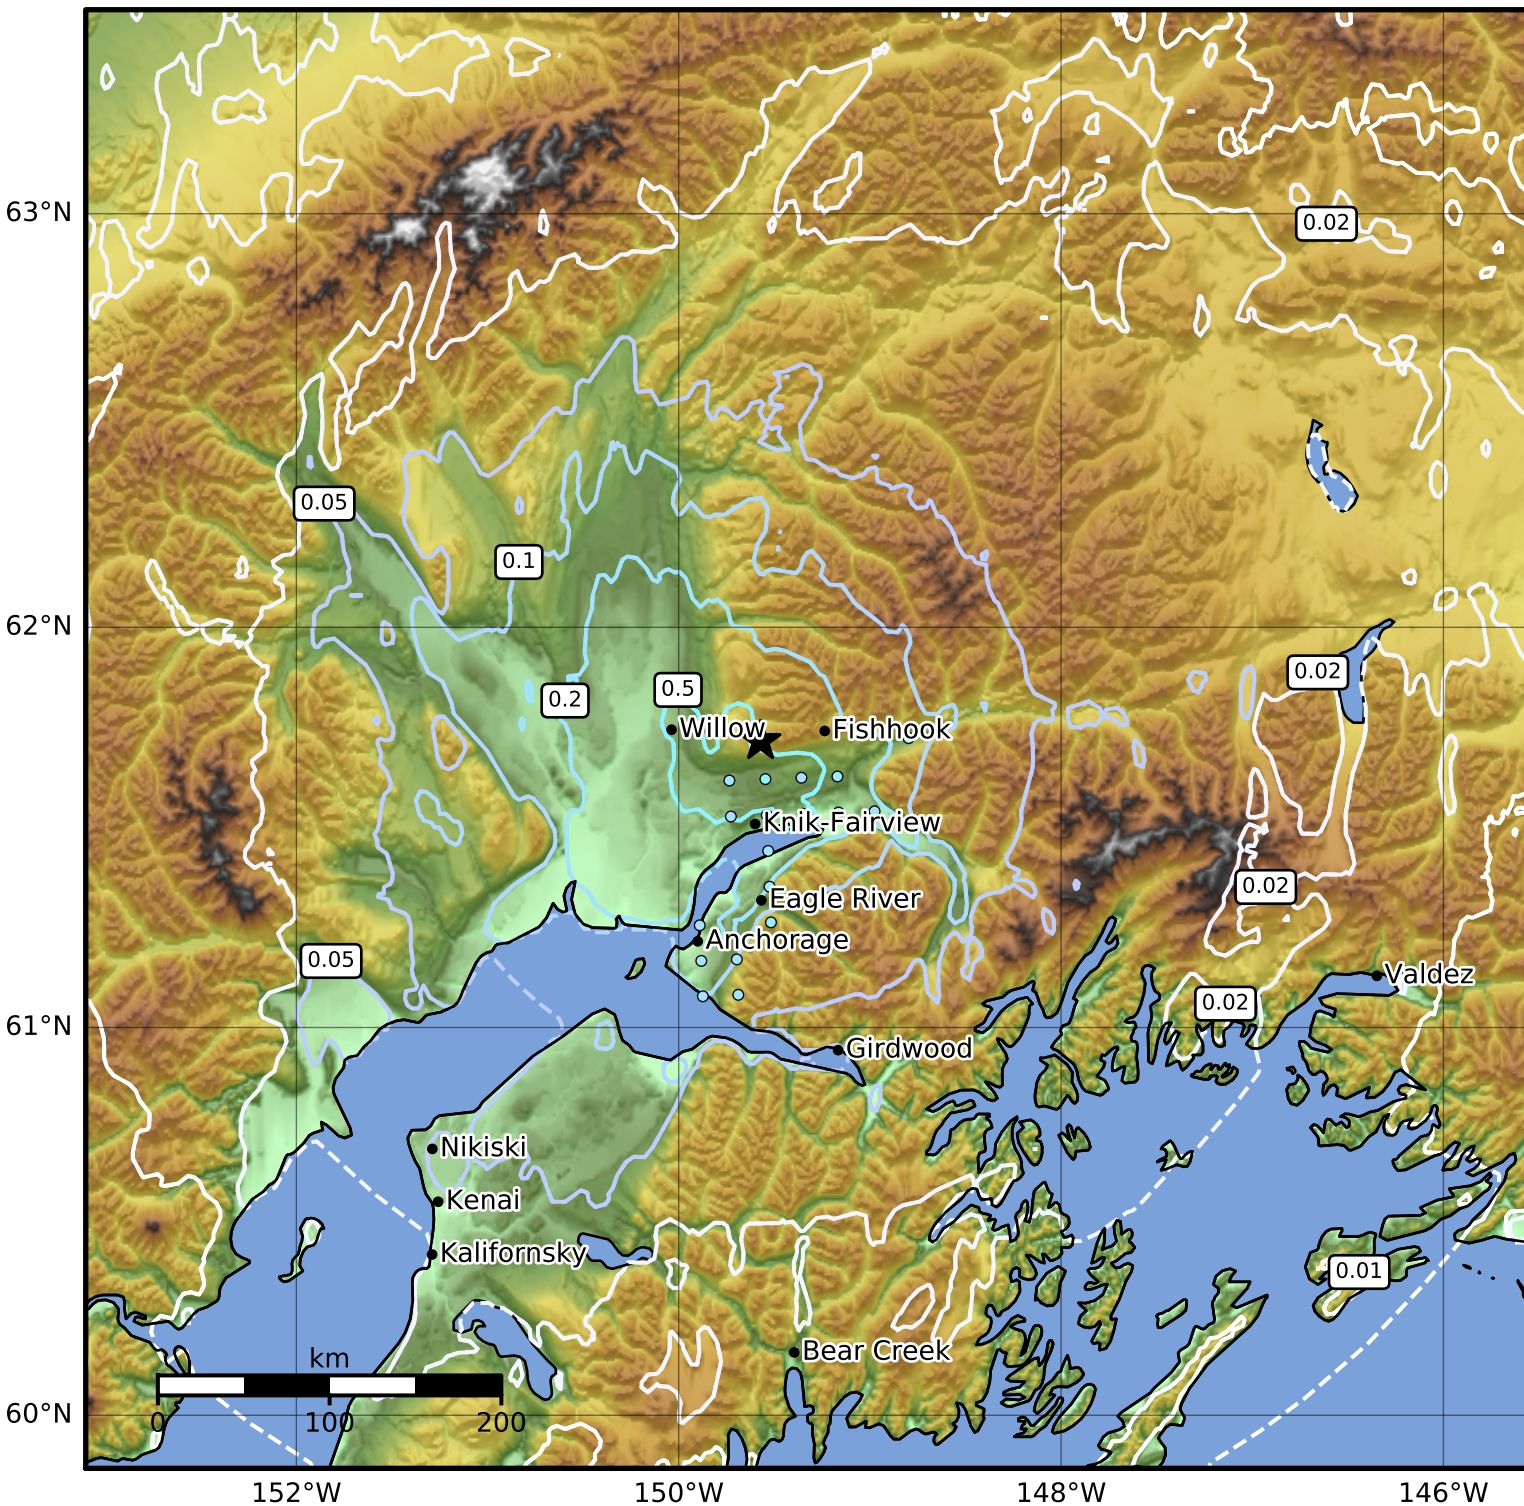

1.0 Second Peak Spectral Acceleration Map Alaska Earthquake Center
 ShakeMap: 15 km (9 miles) WSW of Hatcher Pass
 Jan 16, 2023 17:43:27 UTC M4.6 N61.72 W149.57 Depth: 25.4km ID:ak023qqz70I

Scale based on Worden et al. (2012)

△ Seismic Instrument ○ Reported Intensity

★ Epicenter

Version 2: Processed 2023-01-16T18:45:32Z