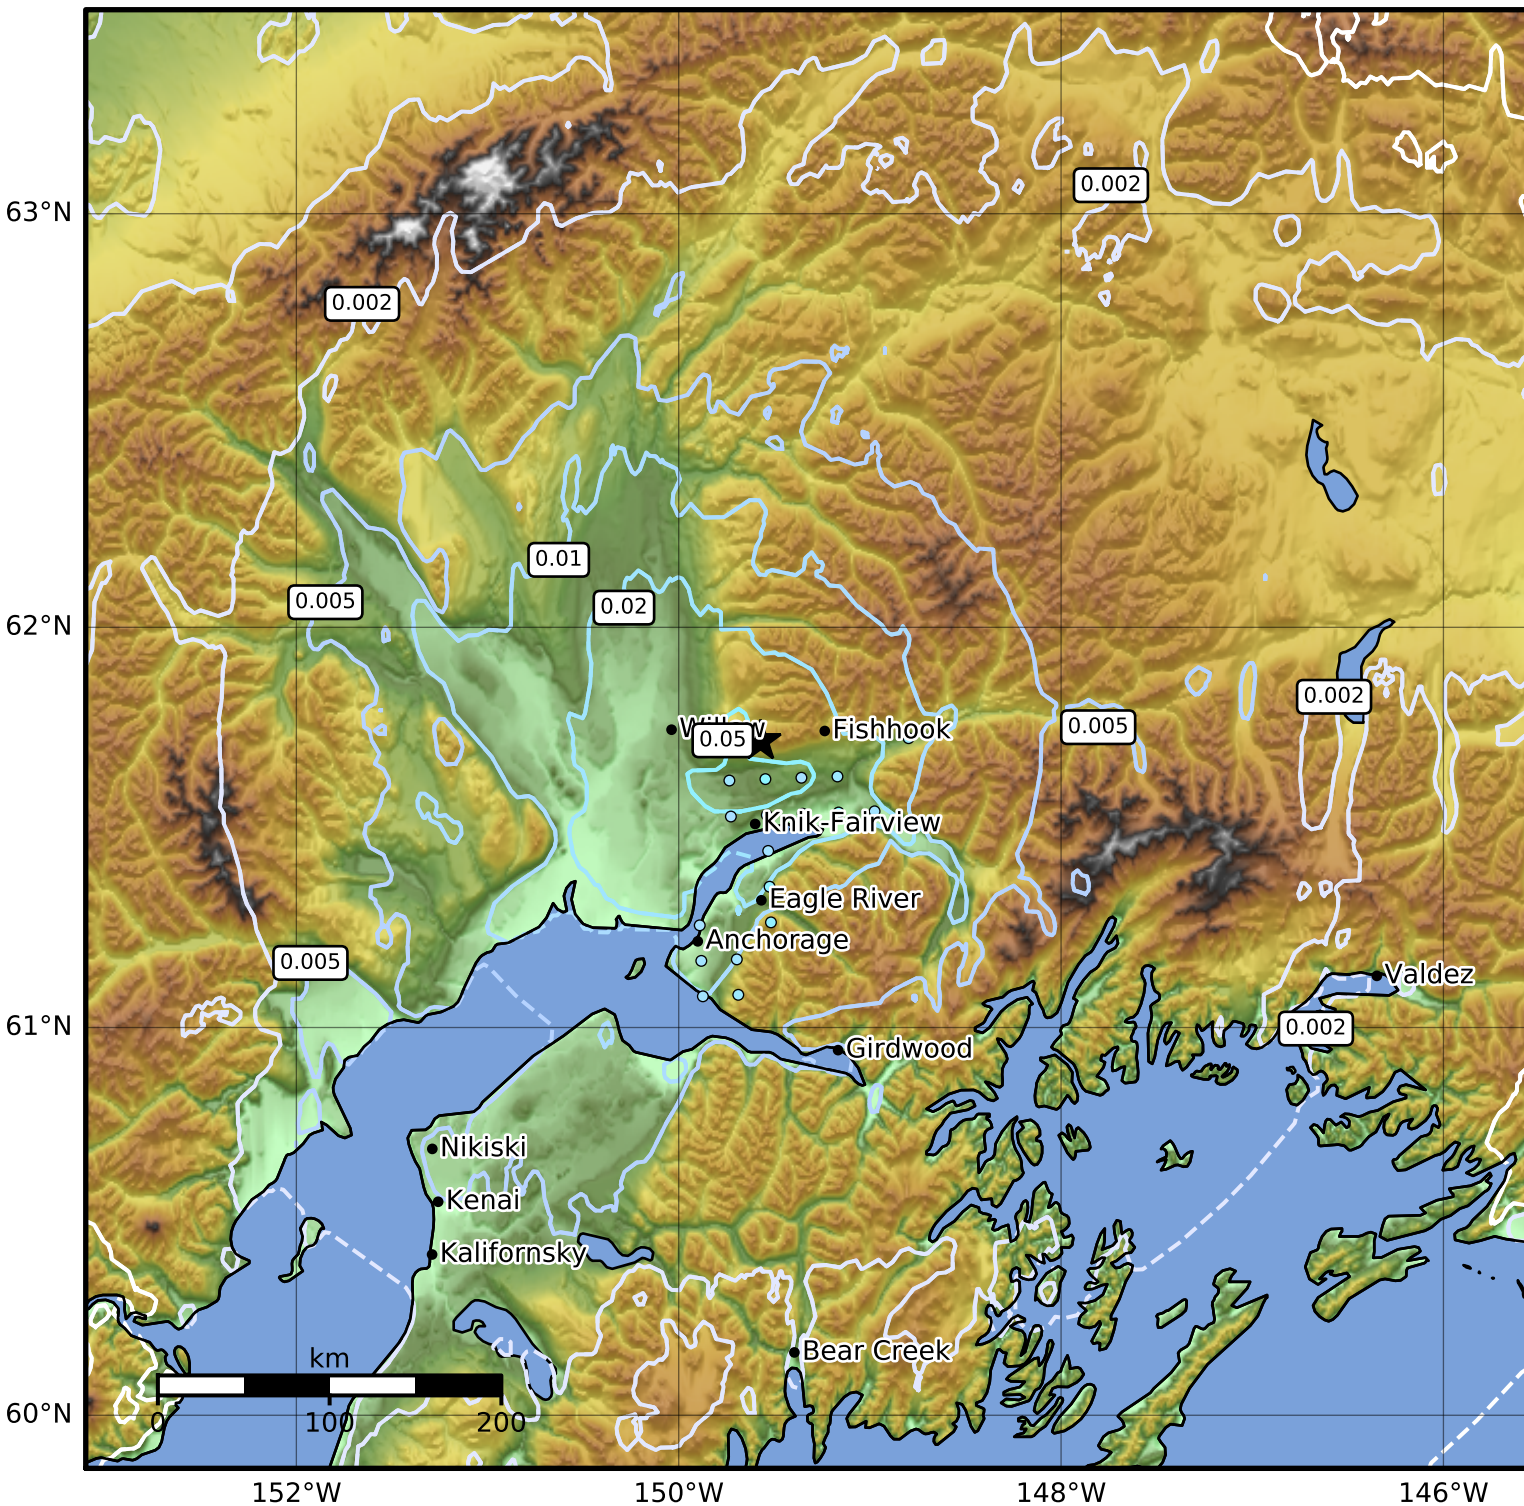

3.0 Second Peak Spectral Acceleration Map Alaska Earthquake Center  
 ShakeMap: 15 km (9 miles) WSW of Hatcher Pass  
 Jan 16, 2023 17:43:27 UTC M4.6 N61.72 W149.57 Depth: 25.4km ID:ak023qqz70I

Scale based on Worden et al. (2012)

△ Seismic Instrument    ○ Reported Intensity

★ Epicenter

Version 2: Processed 2023-01-16T18:45:32Z