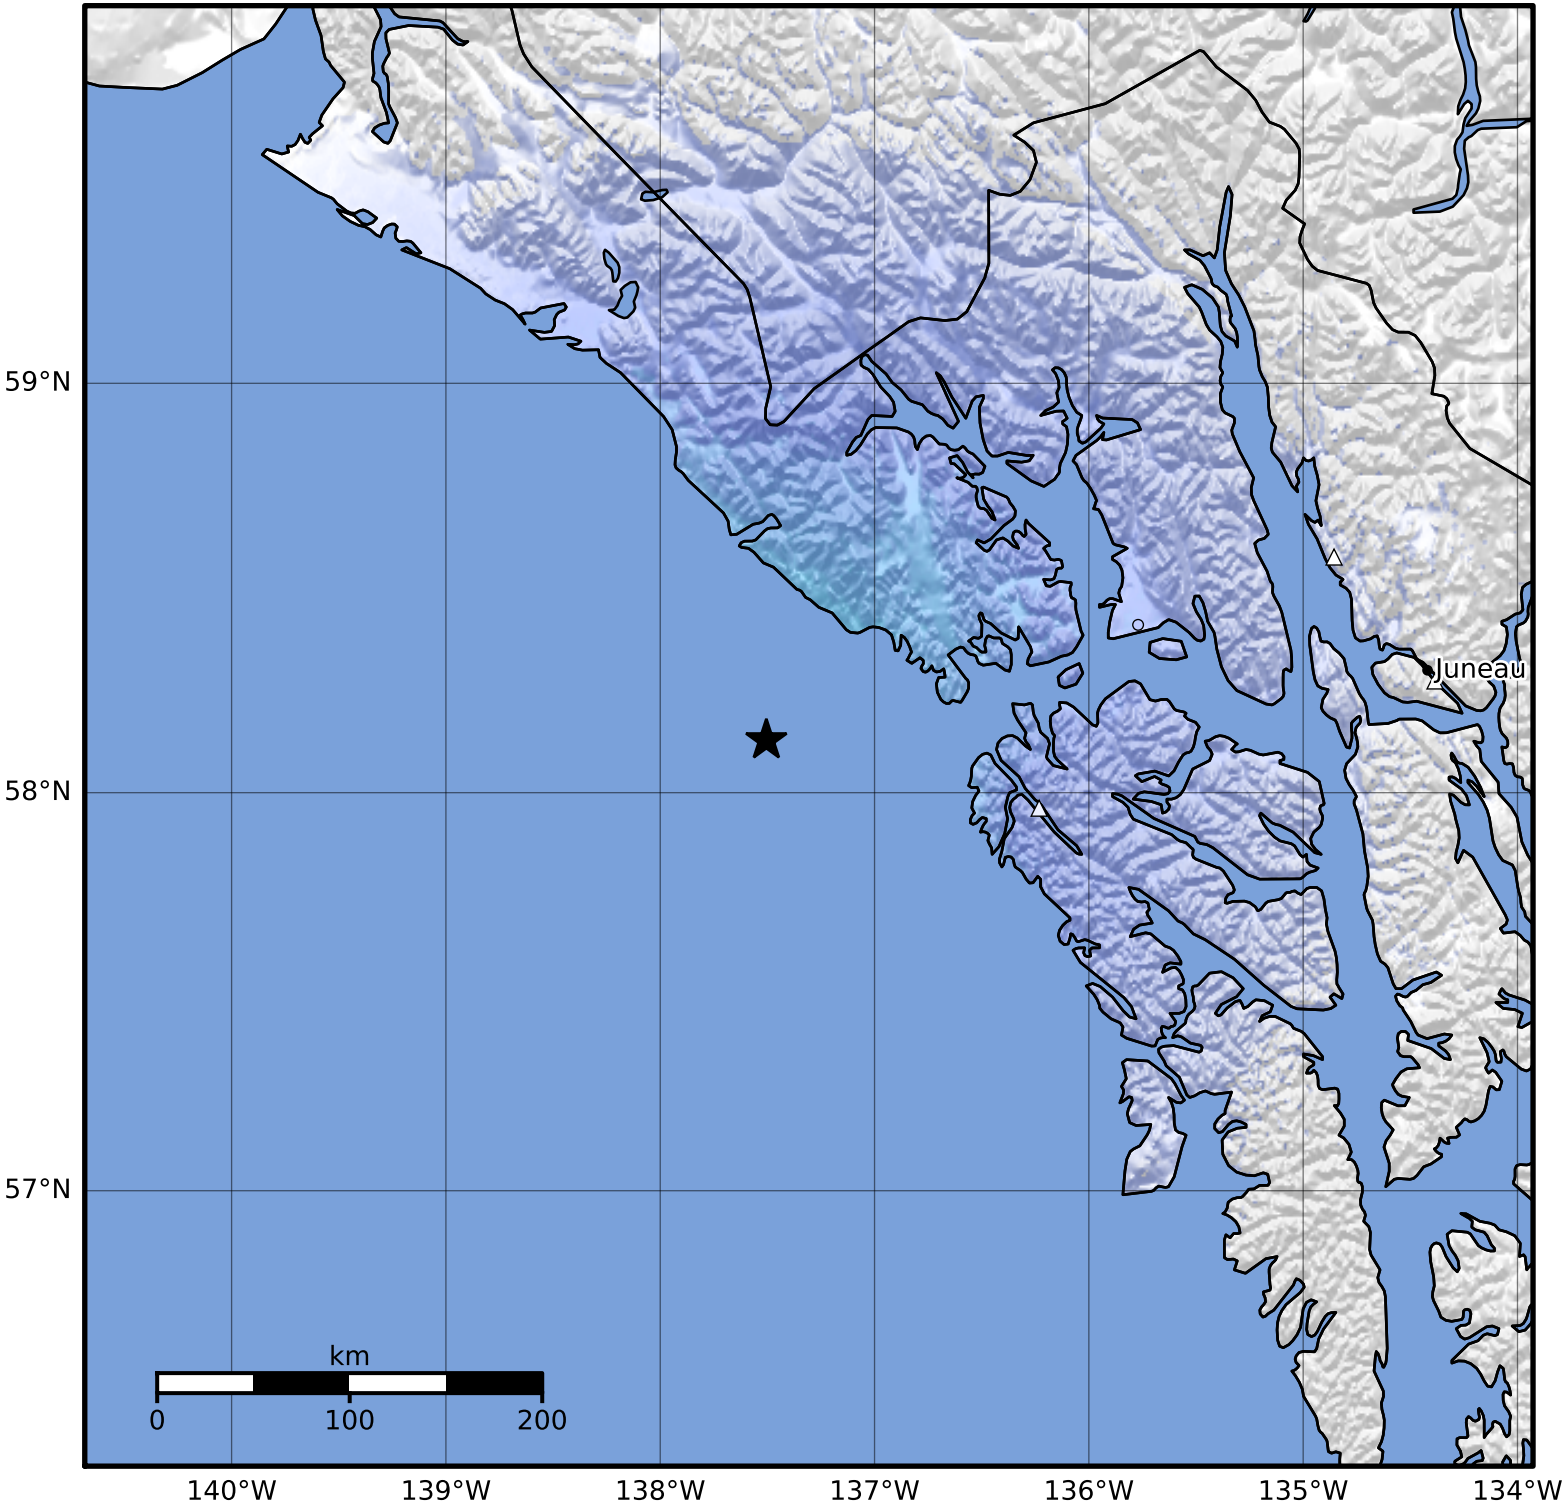

Macroseismic Intensity Map Alaska Earthquake Center
 ShakeMap: 69 km (43 miles) W of Elfin Cove
 Jan 17, 2023 04:48:15 UTC M4.4 N58.13 W137.50 Depth: 16.8km ID:ak023s6syd5

SHAKING	Not felt	Weak	Light	Moderate	Strong	Very strong	Severe	Violent	Extreme
DAMAGE	None	None	None	Very light	Light	Moderate	Moderate/heavy	Heavy	Very heavy
PGA(%g)	<0.0464	0.297	2.76	6.2	11.5	21.5	40.1	74.7	>139
PGV(cm/s)	<0.0215	0.135	1.41	4.65	9.64	20	41.4	85.8	>178
INTENSITY	I	II-III	IV	V	VI	VII	VIII	IX	X+

Scale based on Worden et al. (2012) Version 2: Processed 2023-01-17T05:03:04Z
 △ Seismic Instrument ○ Reported Intensity ★ Epicenter