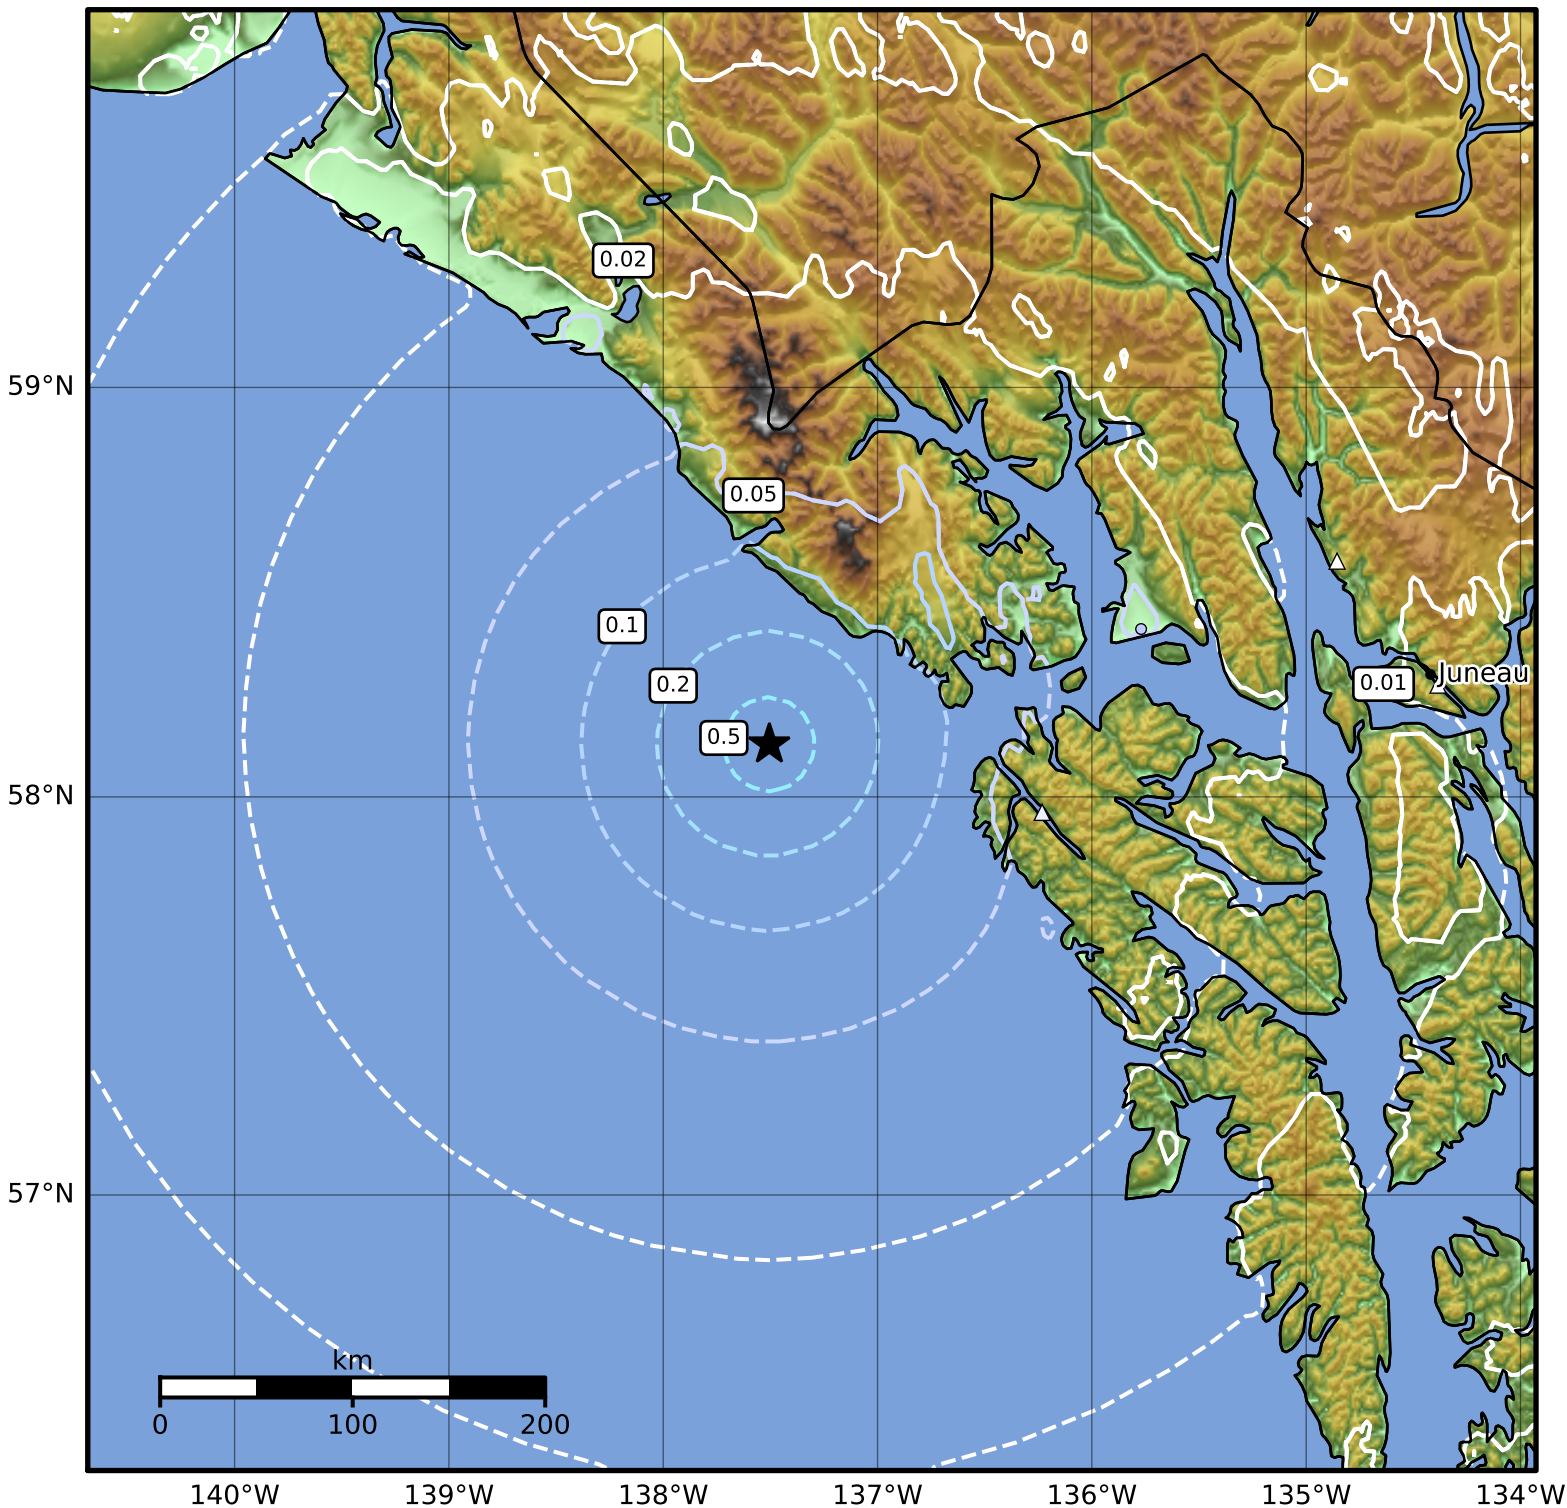

Peak Ground Velocity Map Alaska Earthquake Center  
ShakeMap: 69 km (43 miles) W of Elfin Cove  
Jan 17, 2023 04:48:15 UTC M4.4 N58.13 W137.50 Depth: 16.8km ID:ak023s6syd5

Scale based on Worden et al. (2012)

△ Seismic Instrument ○ Reported Intensity

★ Epicenter

Version 2: Processed 2023-01-17T05:03:04Z