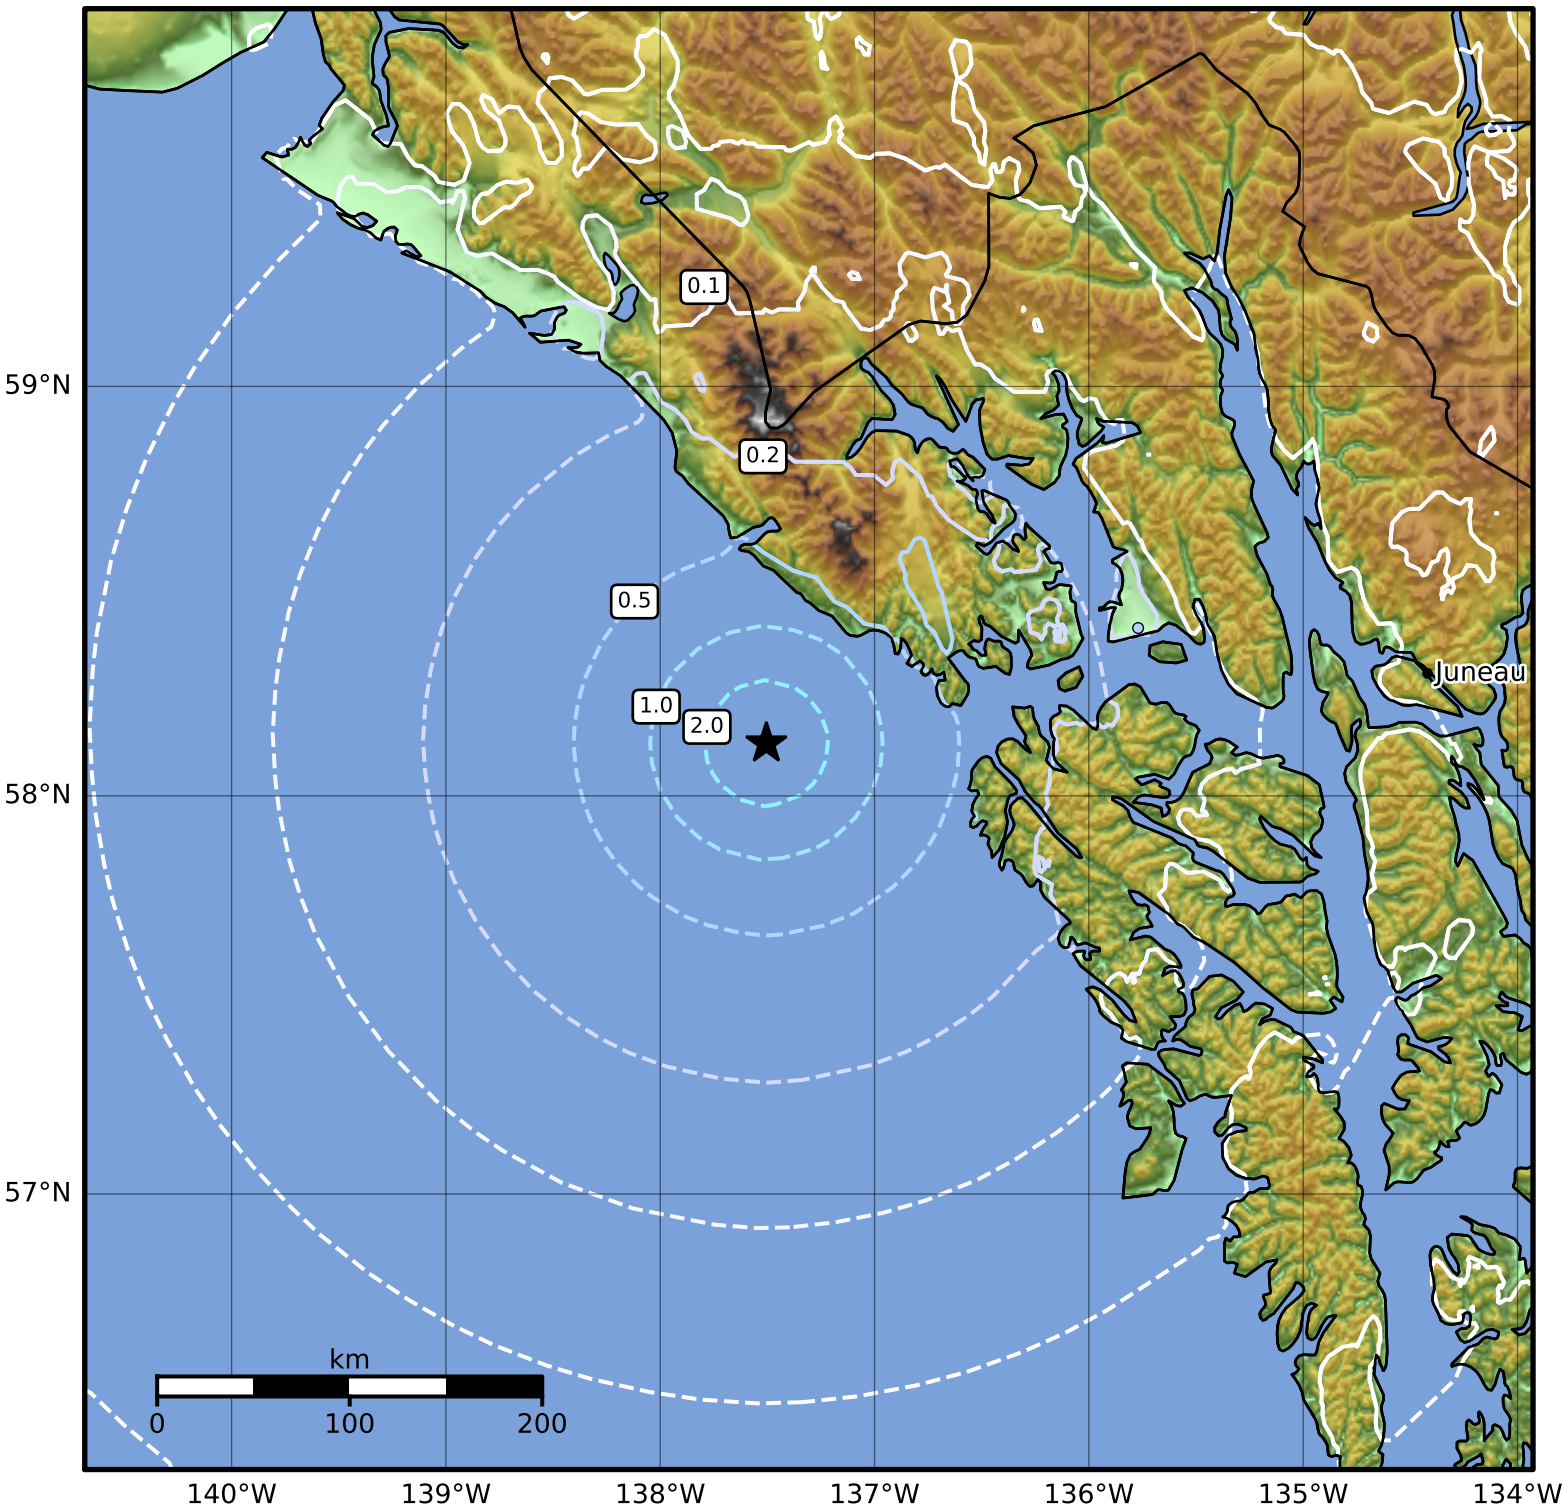

0.3 Second Peak Spectral Acceleration Map Alaska Earthquake Center
 ShakeMap: 69 km (43 miles) W of Elfin Cove
 Jan 17, 2023 04:48:15 UTC M4.4 N58.13 W137.50 Depth: 16.8km ID:ak023s6syd5

SA(0.3) (%g)	0.1	0.2	0.5	1	2	5	10	20	50	100	200
---------------------	------------	------------	------------	----------	----------	----------	-----------	-----------	-----------	------------	------------

Scale based on Worden et al. (2012)

Version 2: Processed 2023-01-17T05:03:04Z

△ Seismic Instrument ○ Reported Intensity

★ Epicenter