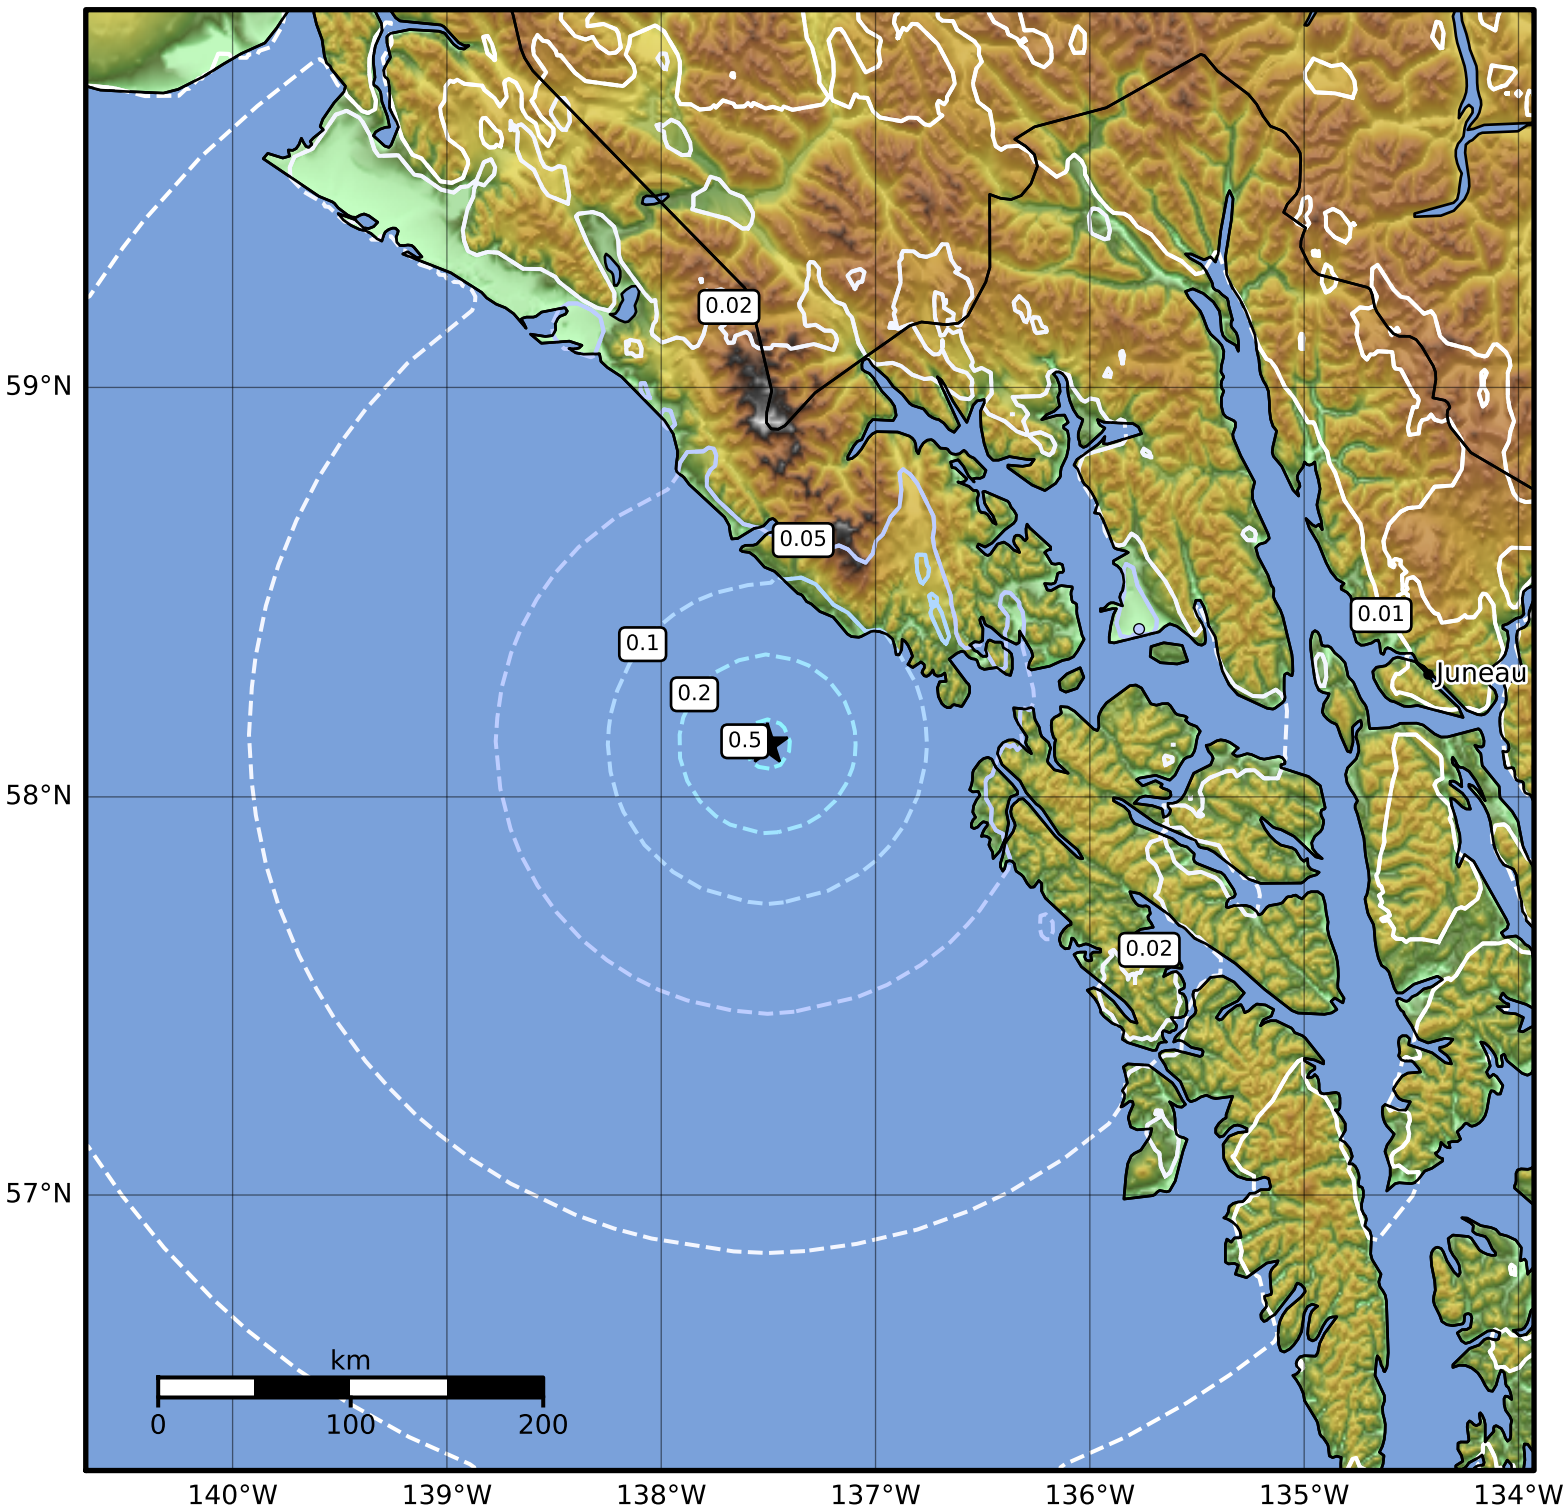

1.0 Second Peak Spectral Acceleration Map Alaska Earthquake Center  
ShakeMap: 69 km (43 miles) W of Elfin Cove  
Jan 17, 2023 04:48:15 UTC M4.4 N58.13 W137.50 Depth: 16.8km ID:ak023s6syd5

SA(1.0) (%g)	0.1	0.2	0.5	1	2	5	10	20	50	100	200
--------------	-----	-----	-----	---	---	---	----	----	----	-----	-----

Scale based on Worden et al. (2012)

△ Seismic Instrument ○ Reported Intensity

★ Epicenter

Version 2: Processed 2023-01-17T05:03:04Z