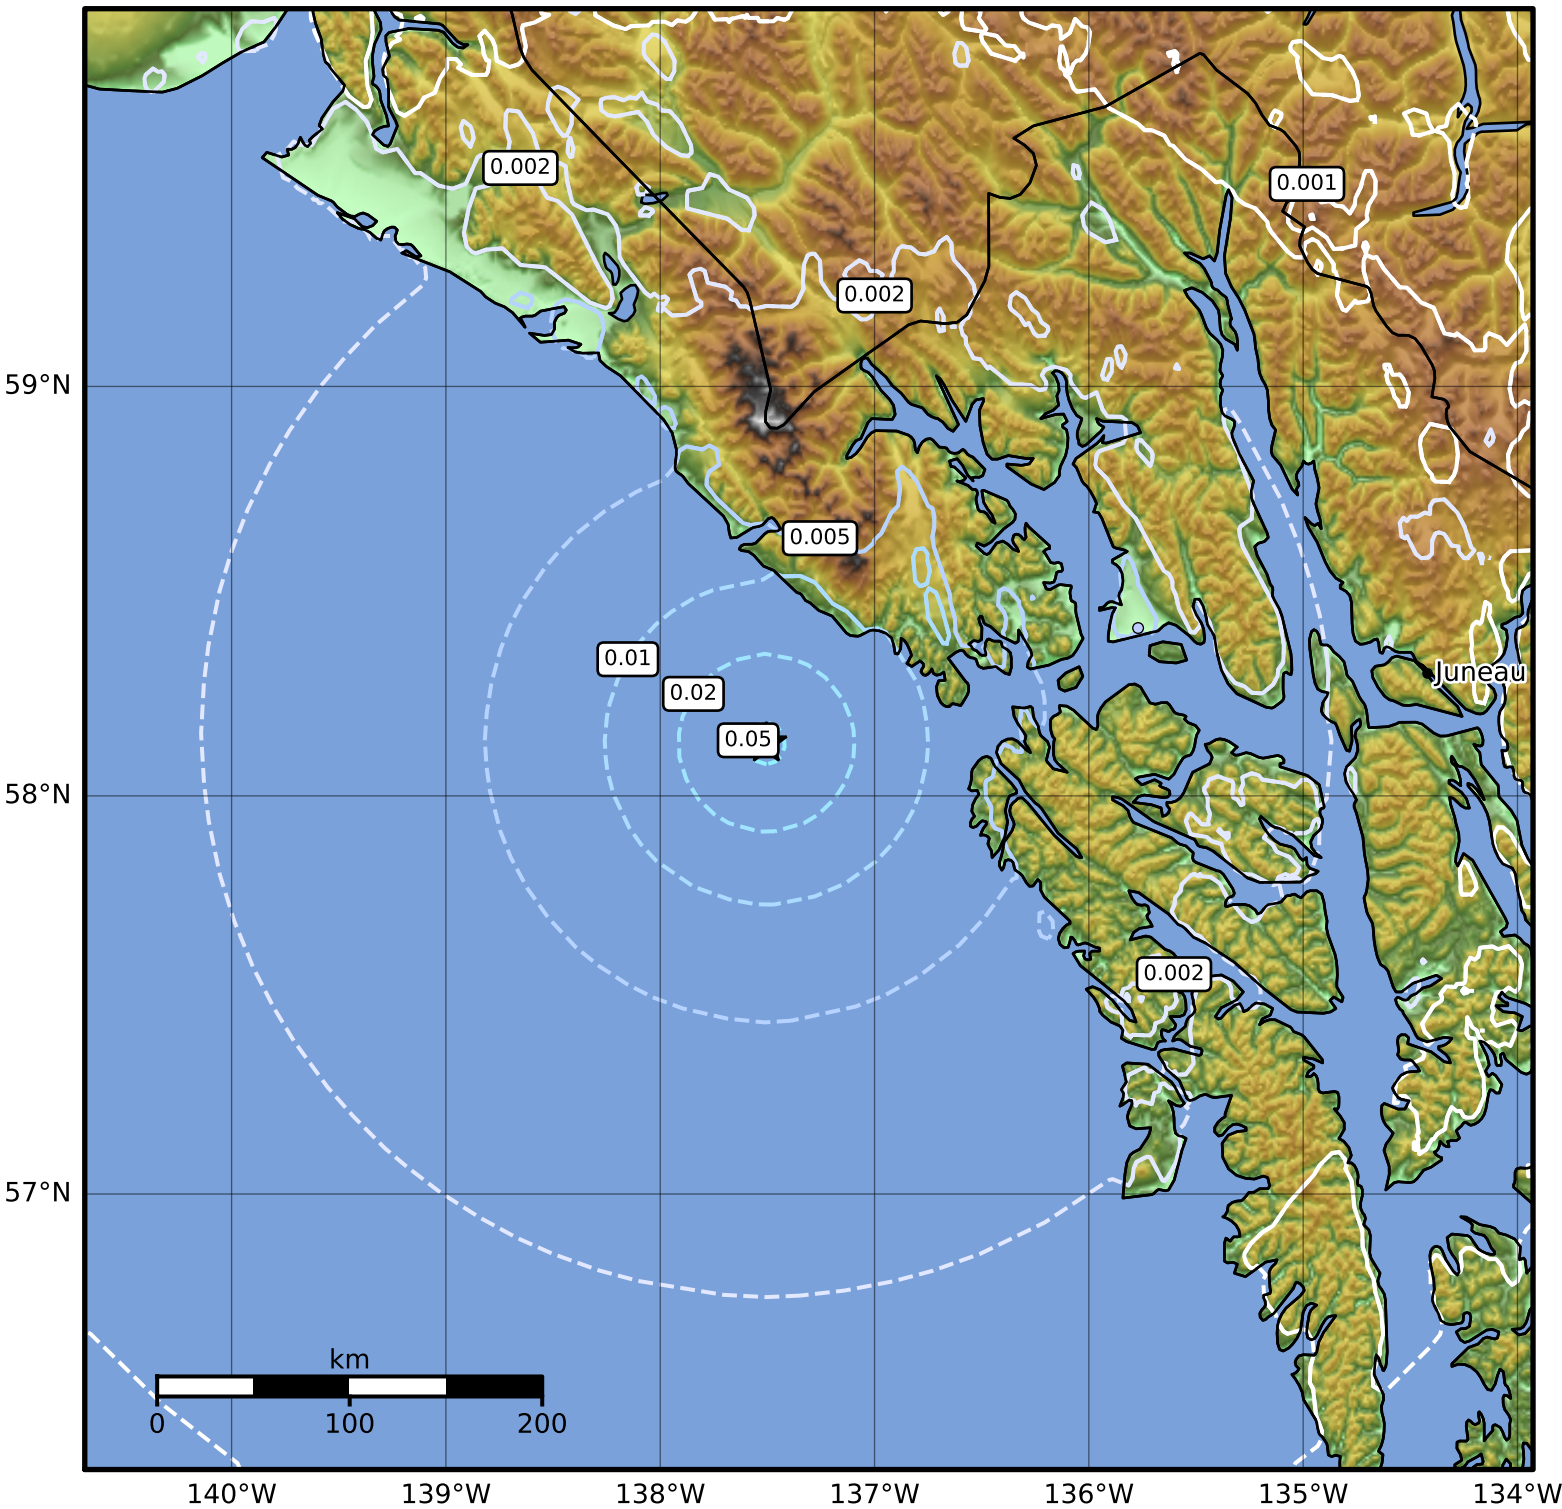

3.0 Second Peak Spectral Acceleration Map Alaska Earthquake Center
 ShakeMap: 69 km (43 miles) W of Elfin Cove
 Jan 17, 2023 04:48:15 UTC M4.4 N58.13 W137.50 Depth: 16.8km ID:ak023s6syd5

SA(3.0) (%g)	0.1	0.2	0.5	1	2	5	10	20	50
--------------	-----	-----	-----	---	---	---	----	----	----

Scale based on Worden et al. (2012)

Version 2: Processed 2023-01-17T05:03:04Z

△ Seismic Instrument ○ Reported Intensity

★ Epicenter