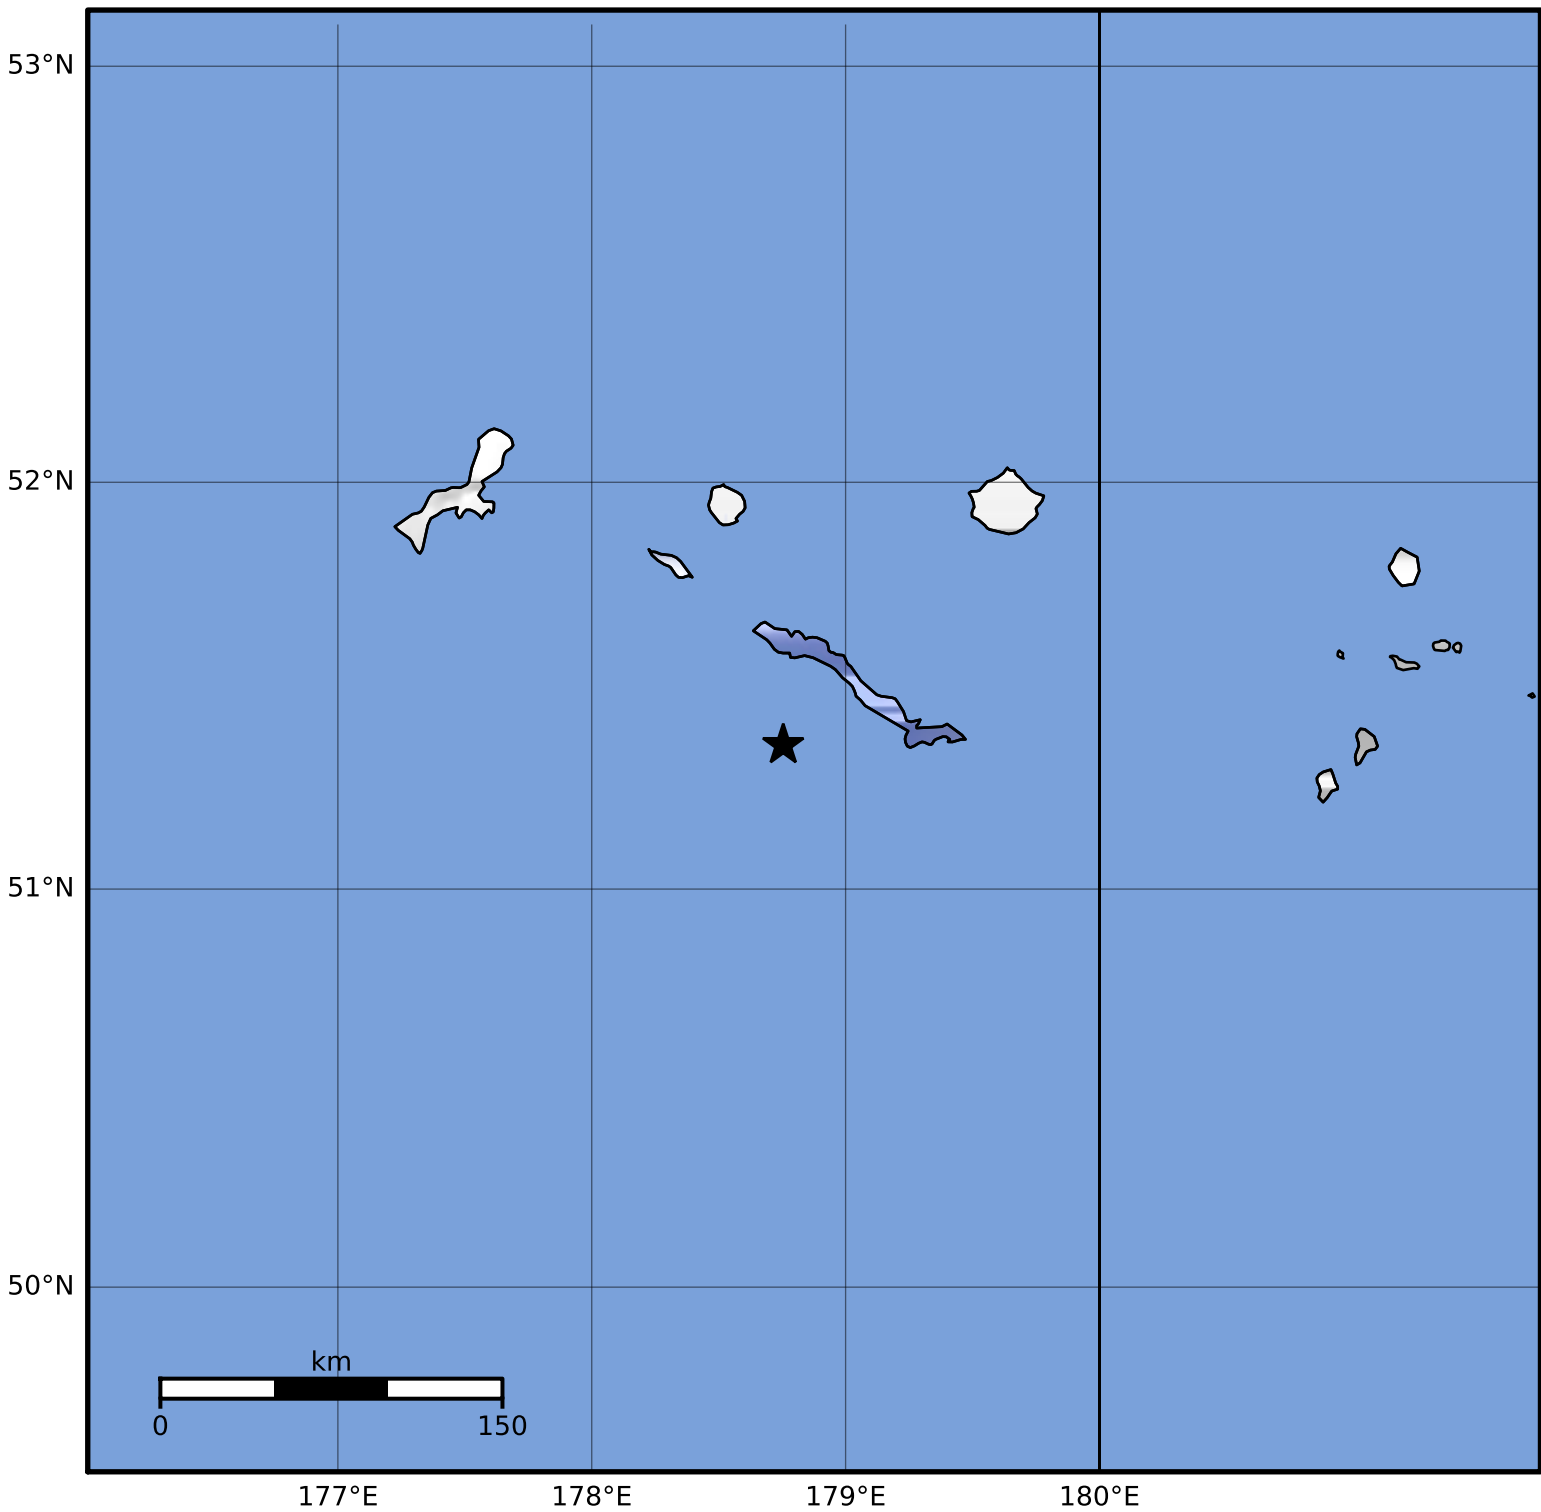

Macroseismic Intensity Map Alaska Earthquake Center
 ShakeMap: 26 km (16 miles) SW of Amchitka
 Jan 17, 2023 13:13:59 UTC M3.7 N51.36 E178.75 Depth: 20.2km ID:ak023sbyfvk

SHAKING	Not felt	Weak	Light	Moderate	Strong	Very strong	Severe	Violent	Extreme
DAMAGE	None	None	None	Very light	Light	Moderate	Moderate/heavy	Heavy	Very heavy
PGA(%g)	<0.0464	0.297	2.76	6.2	11.5	21.5	40.1	74.7	>139
PGV(cm/s)	<0.0215	0.135	1.41	4.65	9.64	20	41.4	85.8	>178
INTENSITY	I	II-III	IV	V	VI	VII	VIII	IX	X+

Scale based on Worden et al. (2012)

Version 2: Processed 2023-01-17T19:09:38Z

△ Seismic Instrument ○ Reported Intensity

★ Epicenter