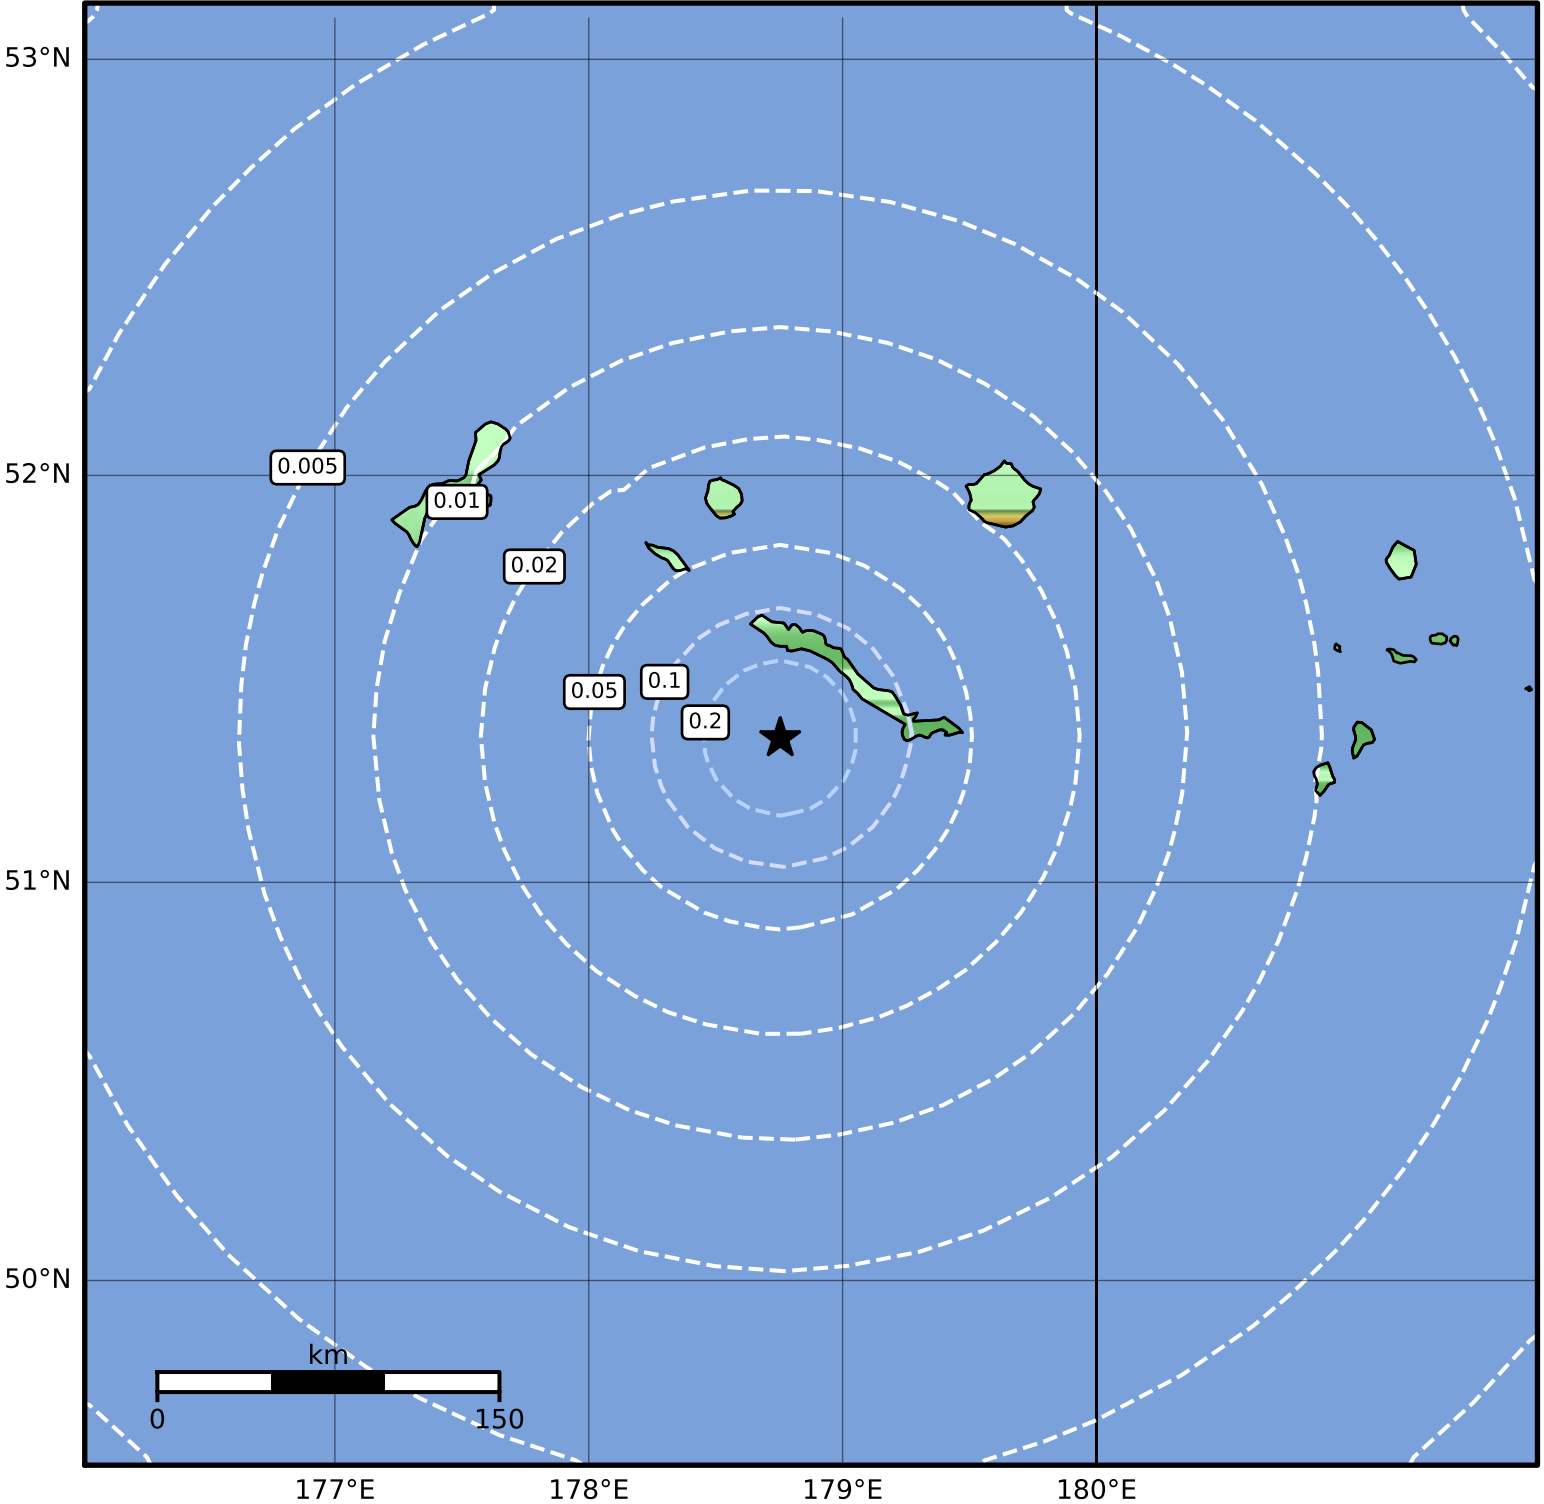

Peak Ground Acceleration Map Alaska Earthquake Center
 ShakeMap: 26 km (16 miles) SW of Amchitka
 Jan 17, 2023 13:13:59 UTC M3.7 N51.36 E178.75 Depth: 20.2km ID:ak023sbyfvk

PGA (%g)	0.1	0.2	0.5	1	2	5	10	20	50	100	200

Scale based on Worden et al. (2012)

Version 2: Processed 2023-01-17T19:09:38Z

△ Seismic Instrument ○ Reported Intensity

★ Epicenter