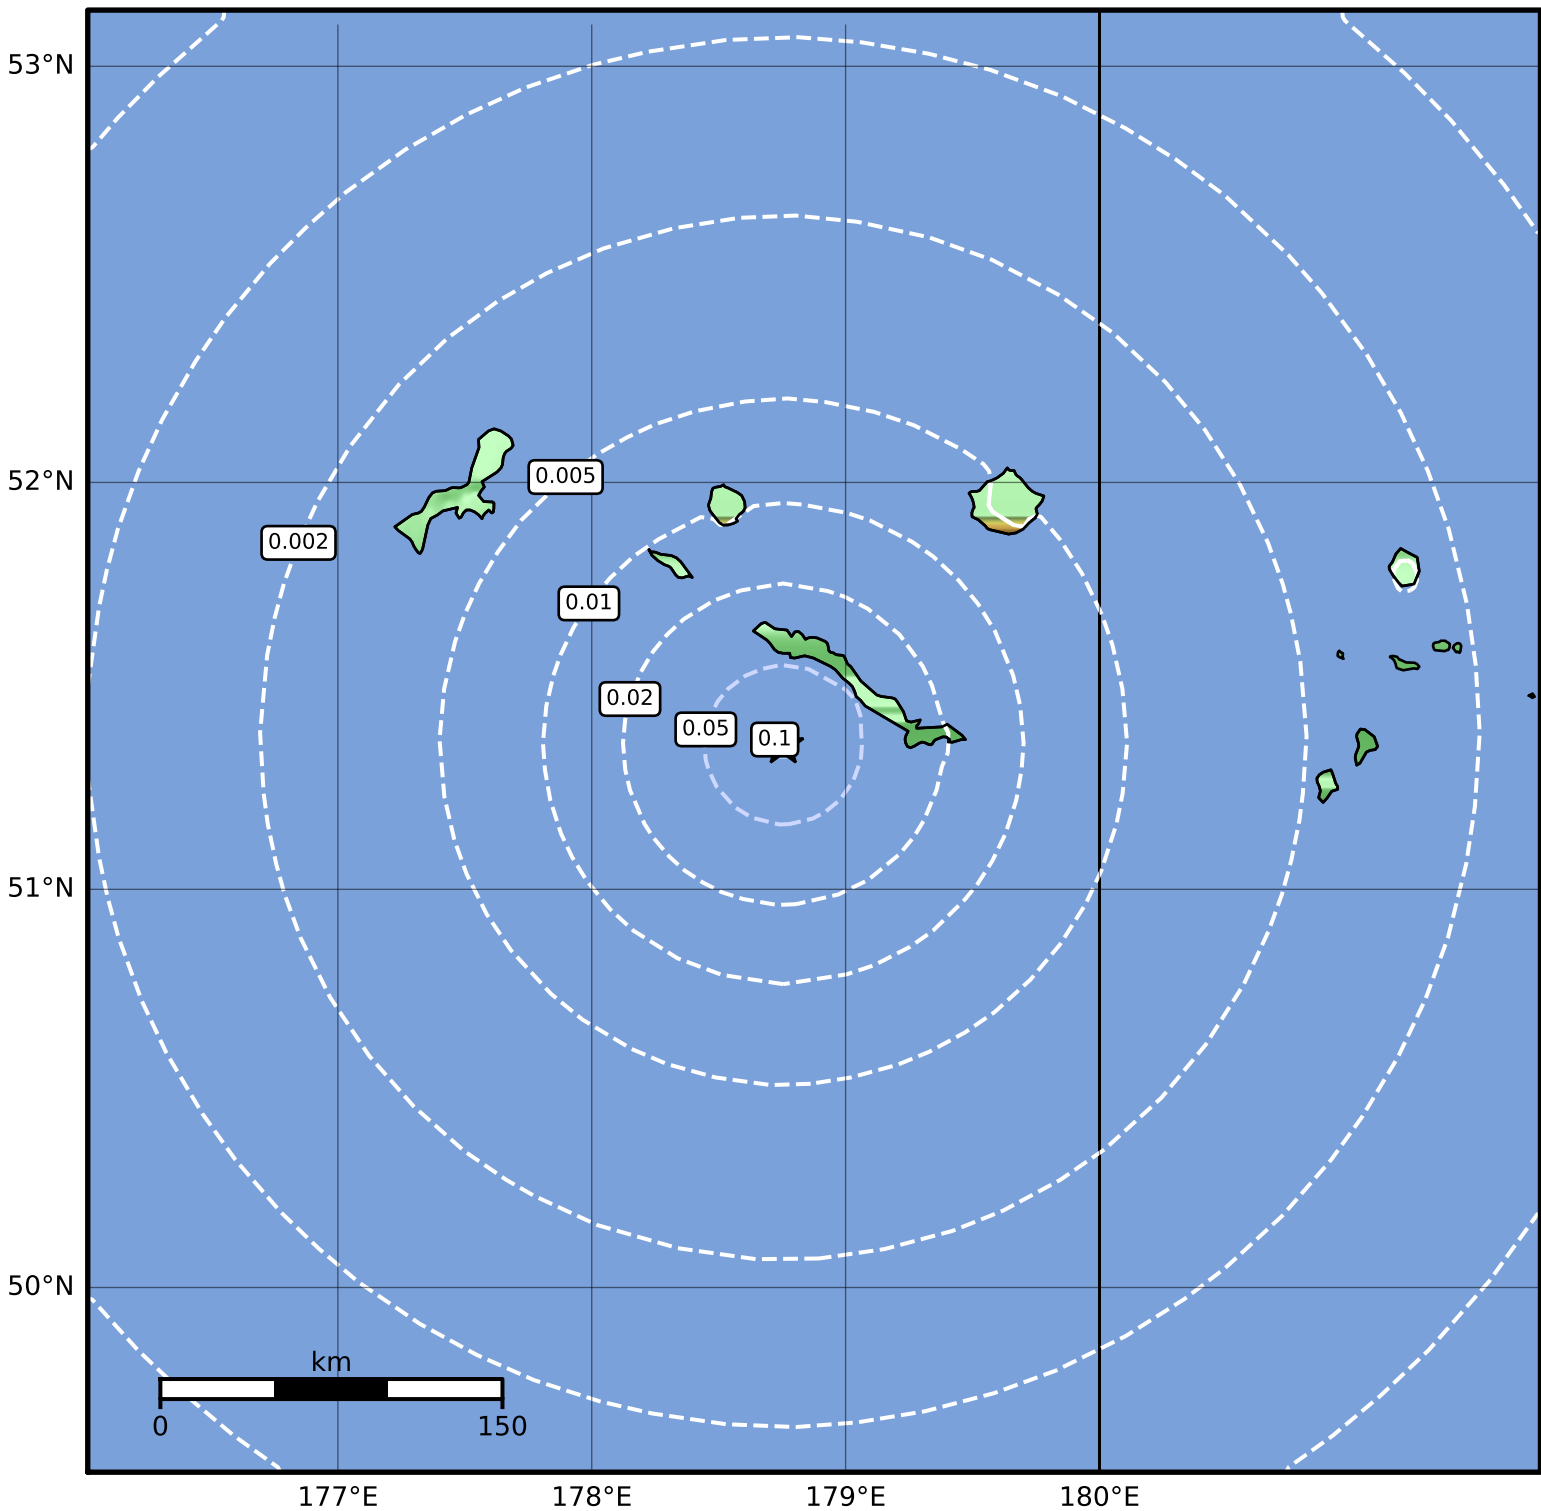

Peak Ground Velocity Map Alaska Earthquake Center
 ShakeMap: 26 km (16 miles) SW of Amchitka
 Jan 17, 2023 13:13:59 UTC M3.7 N51.36 E178.75 Depth: 20.2km ID:ak023sbyfvk

Scale based on Worden et al. (2012)

Version 2: Processed 2023-01-17T19:09:38Z

△ Seismic Instrument ○ Reported Intensity

★ Epicenter