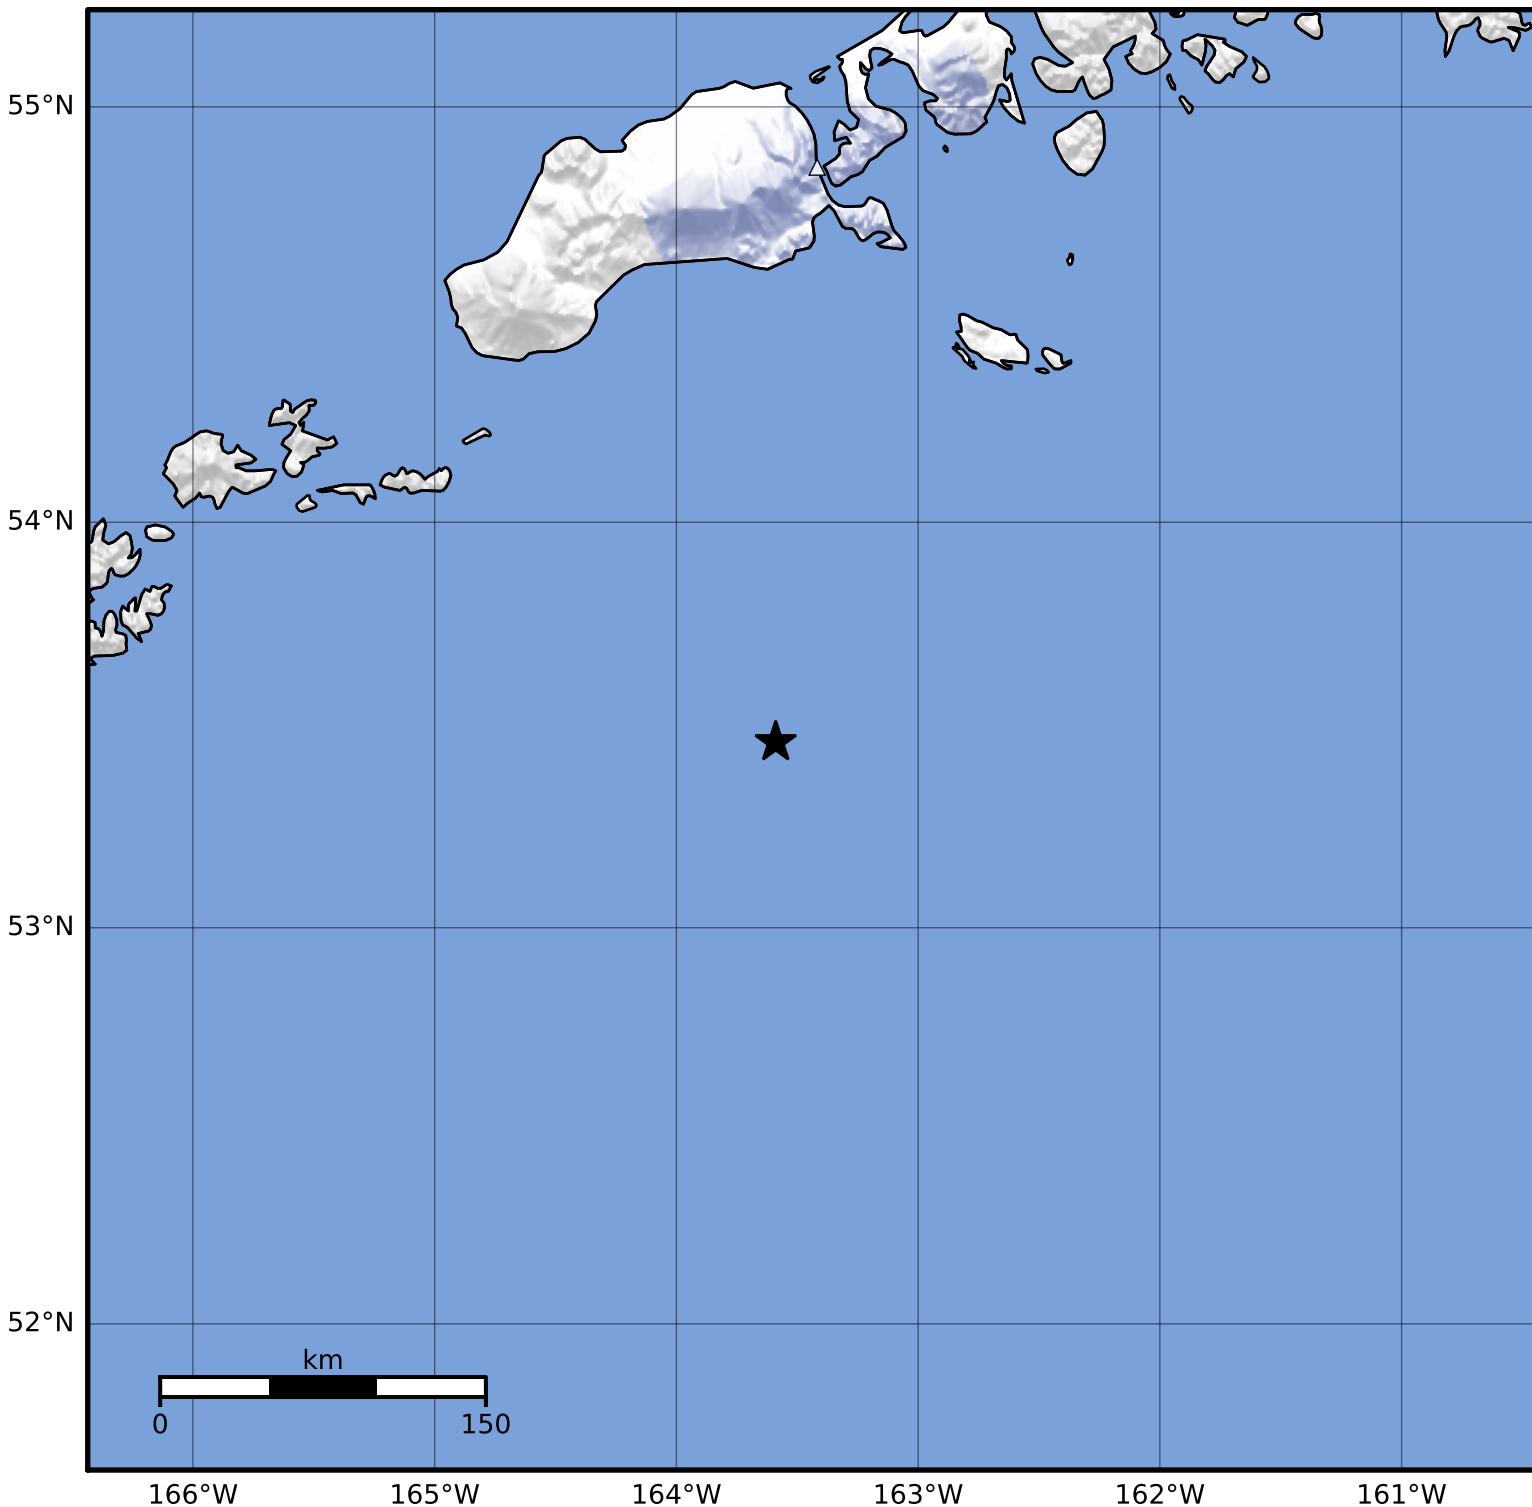

Macroseismic Intensity Map Alaska Earthquake Center
 ShakeMap: 155 km (96 miles) S of False Pass
 Jan 19, 2023 06:43:47 UTC M3.8 N53.46 W163.59 Depth: 33.3km ID:ak023vj1ie2

SHAKING	Not felt	Weak	Light	Moderate	Strong	Very strong	Severe	Violent	Extreme
DAMAGE	None	None	None	Very light	Light	Moderate	Moderate/heavy	Heavy	Very heavy
PGA(%g)	<0.0464	0.297	2.76	6.2	11.5	21.5	40.1	74.7	>139
PGV(cm/s)	<0.0215	0.135	1.41	4.65	9.64	20	41.4	85.8	>178
INTENSITY	I	II-III	IV	V	VI	VII	VIII	IX	X+

Scale based on Worden et al. (2012)

Version 3: Processed 2023-01-19T17:00:29Z

△ Seismic Instrument ○ Reported Intensity

★ Epicenter