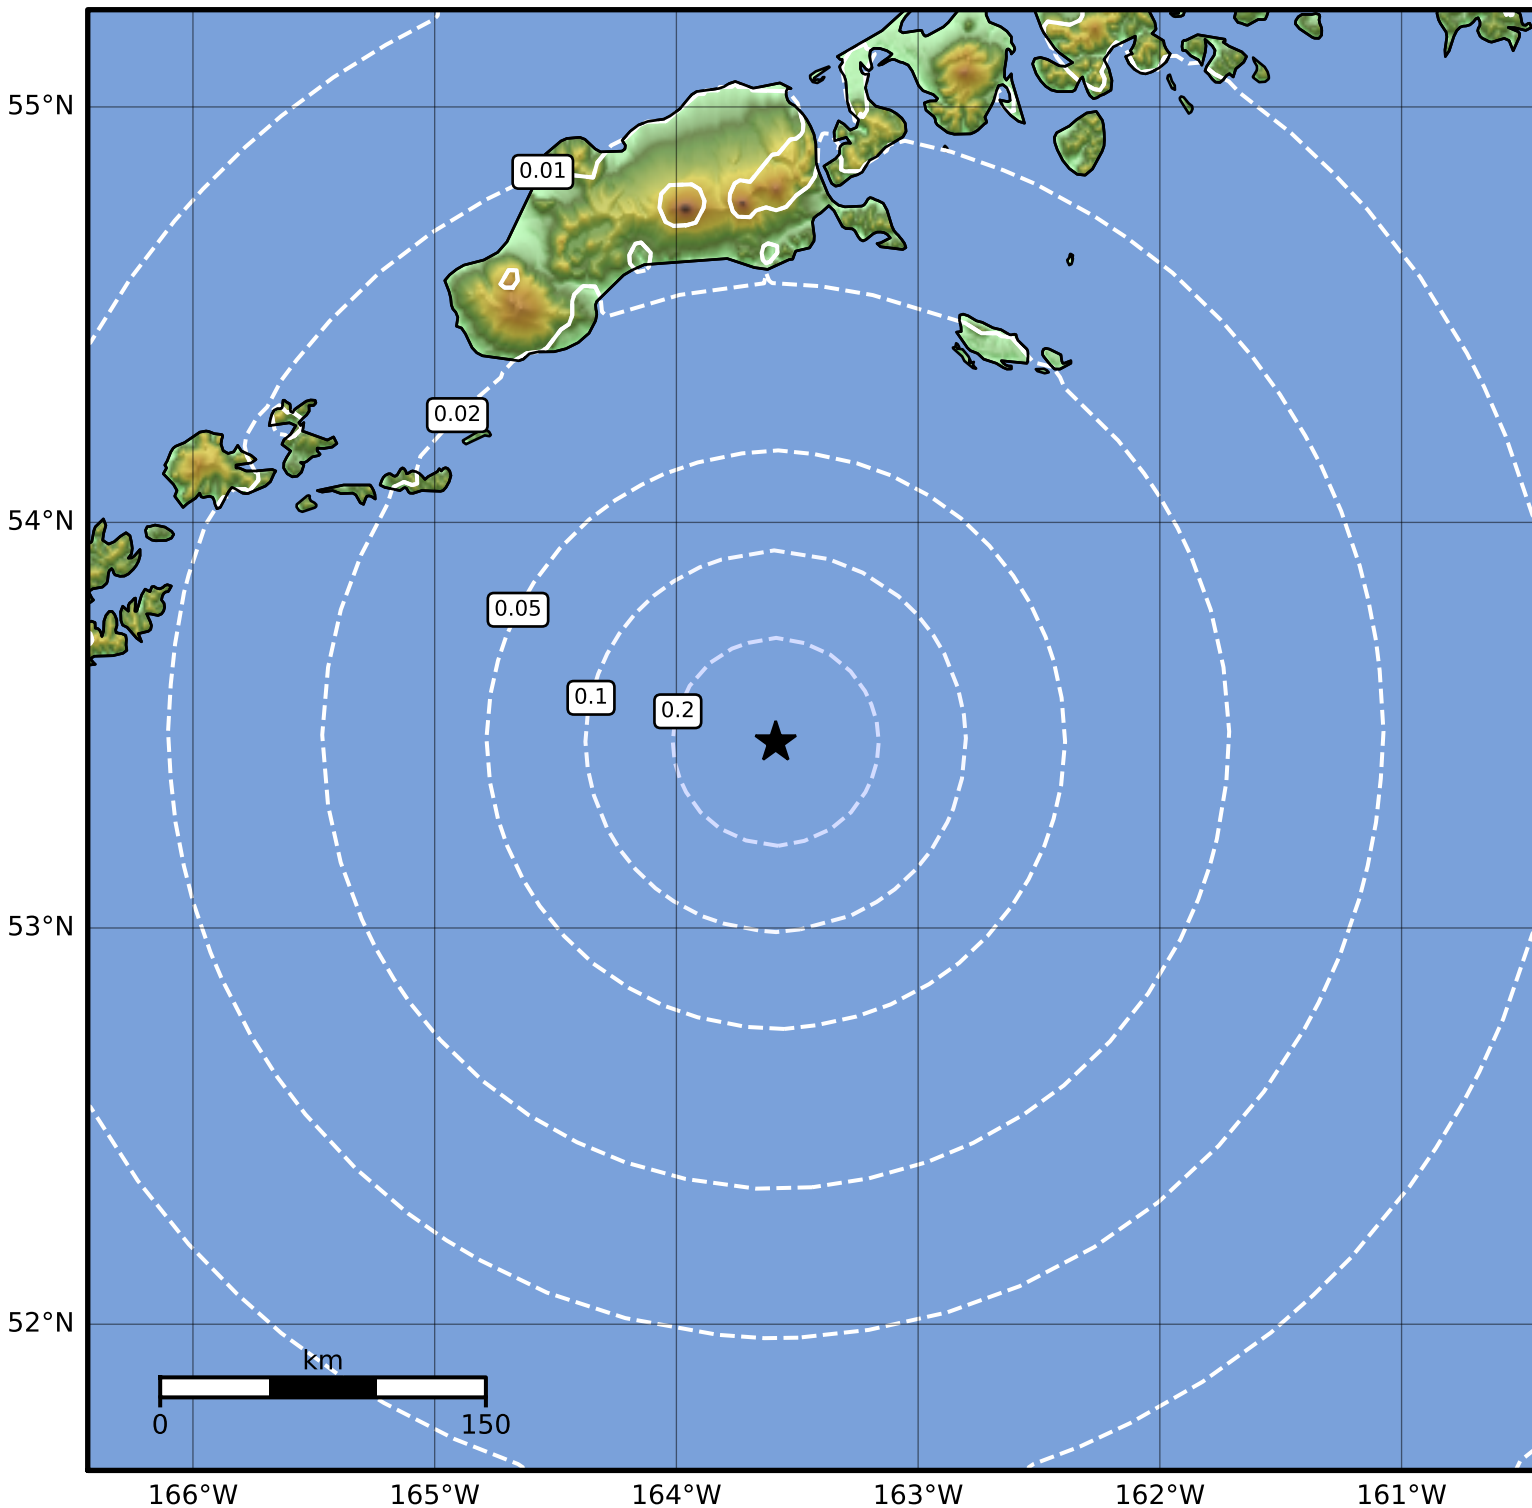

0.3 Second Peak Spectral Acceleration Map Alaska Earthquake Center
 ShakeMap: 155 km (96 miles) S of False Pass
 Jan 19, 2023 06:43:47 UTC M3.8 N53.46 W163.59 Depth: 33.3km ID:ak023vj1ie2

SA(0.3) (%g)	0.1	0.2	0.5	1	2	5	10	20	50	100	200
---------------------	------------	------------	------------	----------	----------	----------	-----------	-----------	-----------	------------	------------

Scale based on Worden et al. (2012)

Version 3: Processed 2023-01-19T17:00:29Z

△ Seismic Instrument ○ Reported Intensity

★ Epicenter