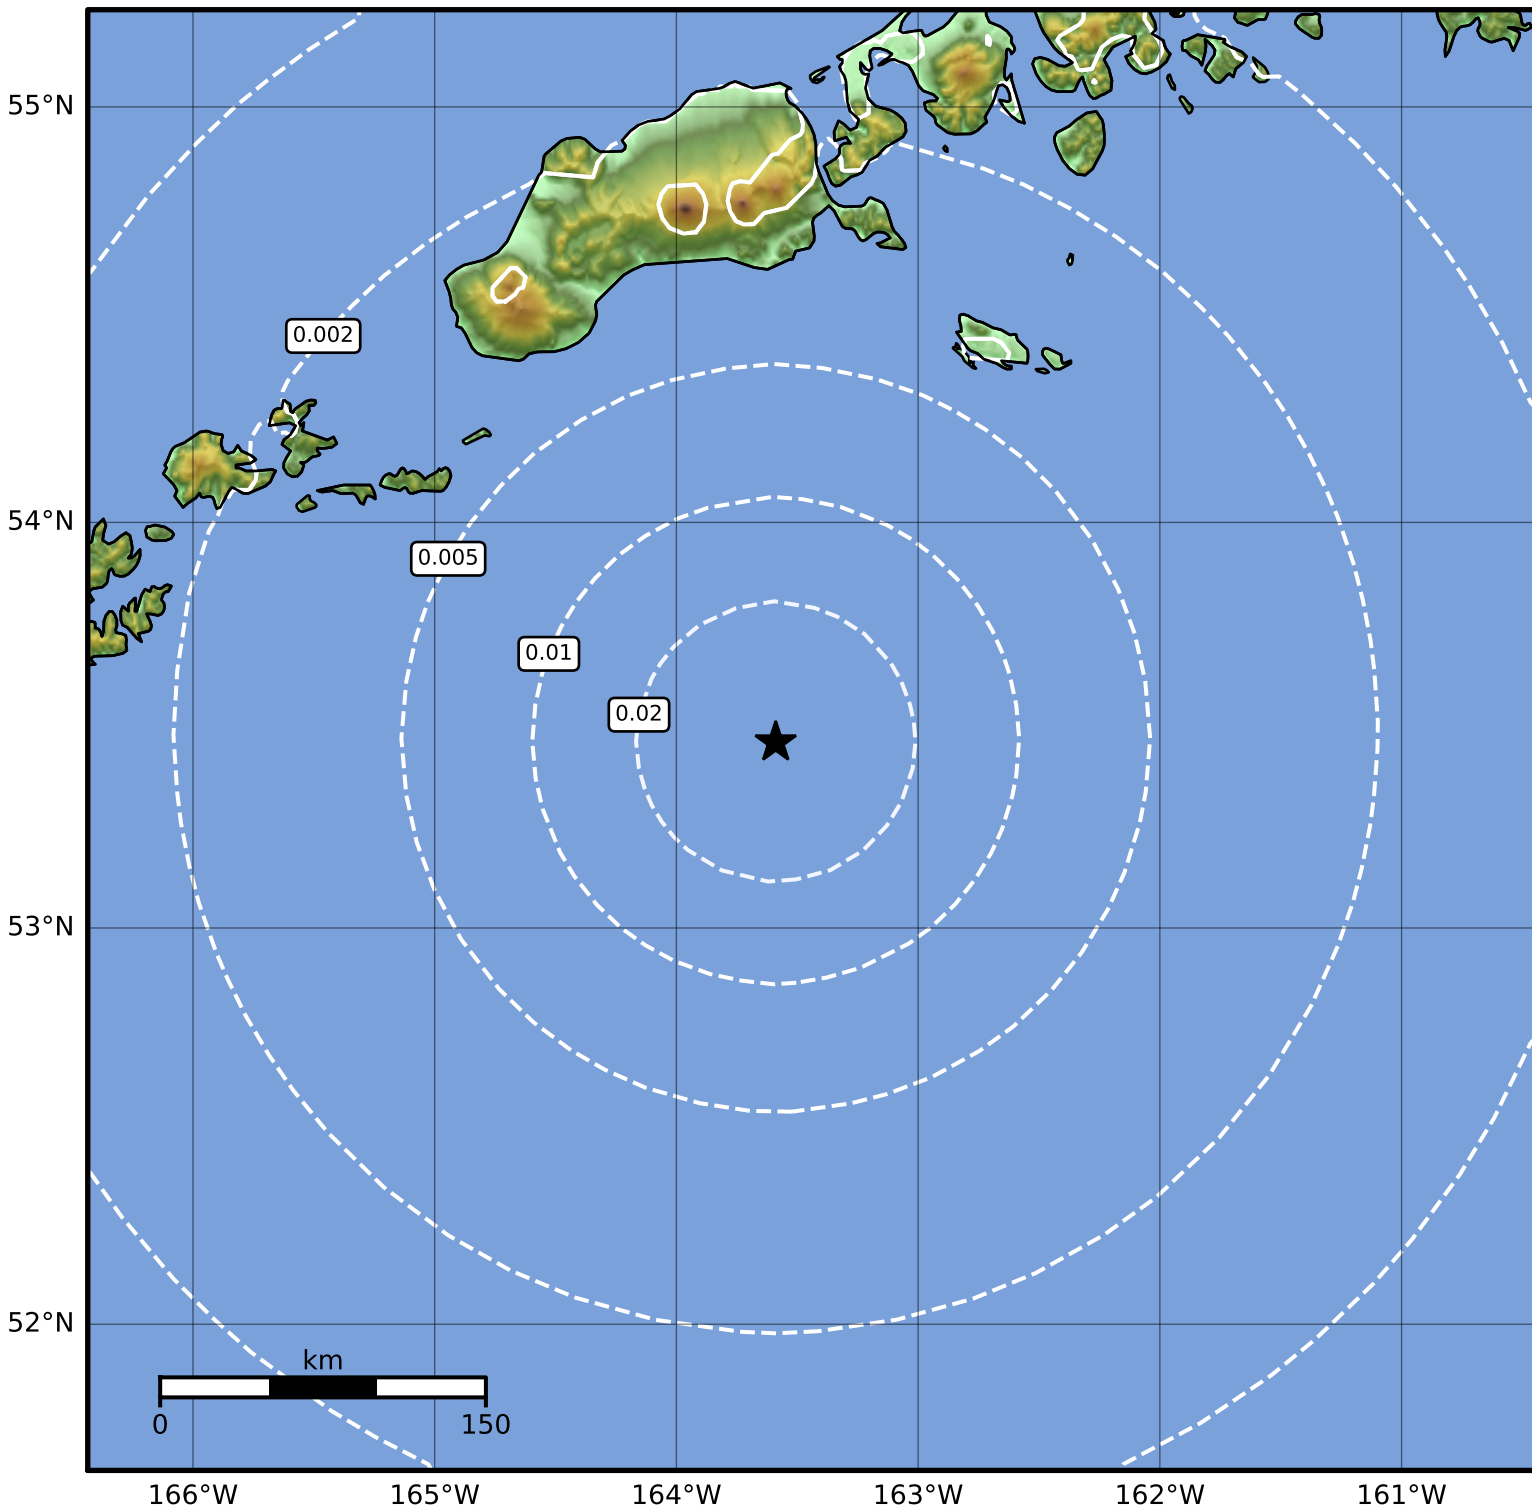

1.0 Second Peak Spectral Acceleration Map Alaska Earthquake Center
 ShakeMap: 155 km (96 miles) S of False Pass
 Jan 19, 2023 06:43:47 UTC M3.8 N53.46 W163.59 Depth: 33.3km ID:ak023vj1ie2

SA(1.0) (%g)	0.1	0.2	0.5	1	2	5	10	20	50	100	200
---------------------	------------	------------	------------	----------	----------	----------	-----------	-----------	-----------	------------	------------

Scale based on Worden et al. (2012)

Version 3: Processed 2023-01-19T17:00:29Z

△ Seismic Instrument ○ Reported Intensity

★ Epicenter