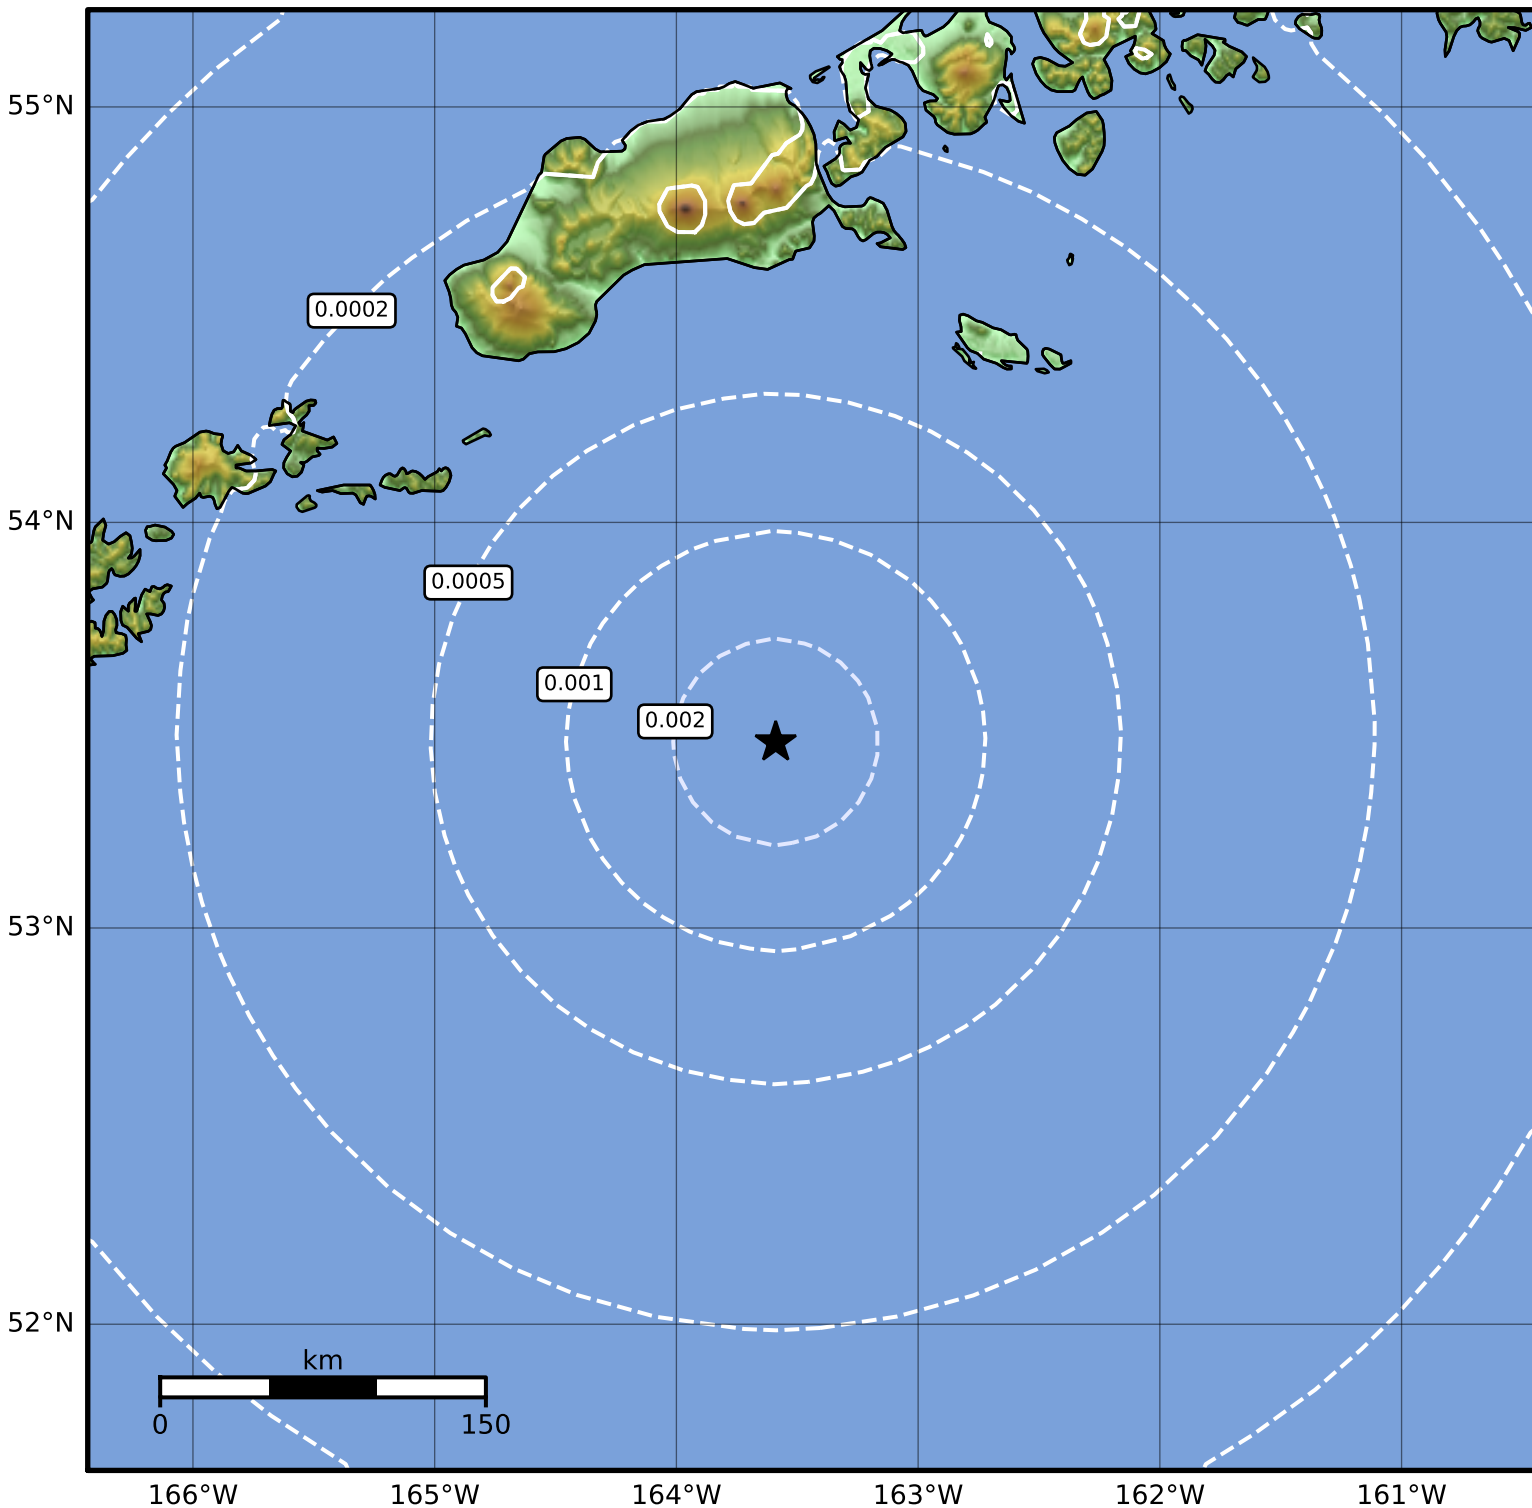

3.0 Second Peak Spectral Acceleration Map Alaska Earthquake Center
ShakeMap: 155 km (96 miles) S of False Pass
Jan 19, 2023 06:43:47 UTC M3.8 N53.46 W163.59 Depth: 33.3km ID:ak023vj1ie2

Scale based on Worden et al. (2012)

Version 3: Processed 2023-01-19T17:00:29Z

△ Seismic Instrument ○ Reported Intensity

★ Epicenter