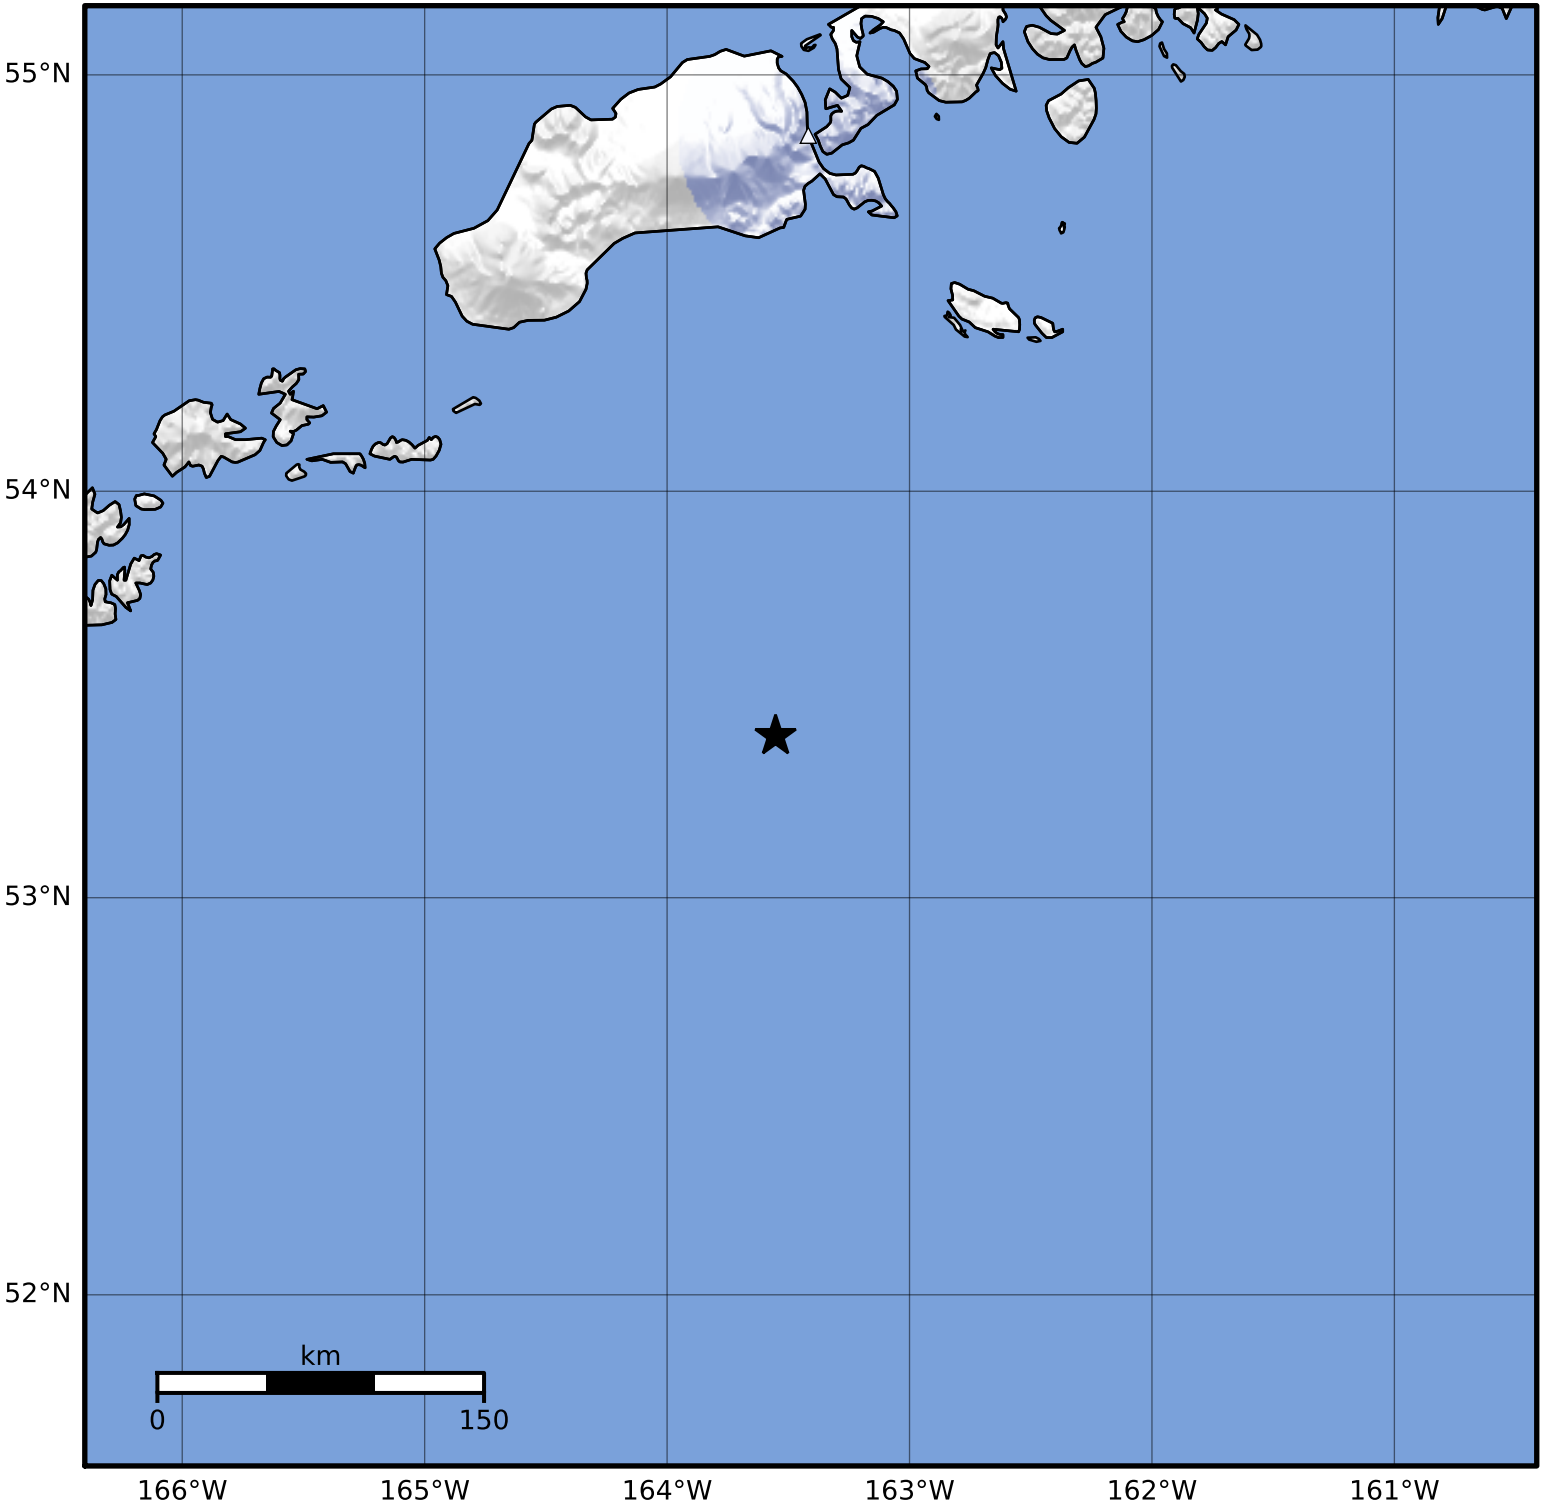

Macroseismic Intensity Map Alaska Earthquake Center
 ShakeMap: 161 km (100 miles) S of False Pass
 Jan 19, 2023 08:36:26 UTC M3.9 N53.40 W163.55 Depth: 21.0km ID:ak023vk6u6c

SHAKING	Not felt	Weak	Light	Moderate	Strong	Very strong	Severe	Violent	Extreme
DAMAGE	None	None	None	Very light	Light	Moderate	Moderate/heavy	Heavy	Very heavy
PGA(%g)	<0.0464	0.297	2.76	6.2	11.5	21.5	40.1	74.7	>139
PGV(cm/s)	<0.0215	0.135	1.41	4.65	9.64	20	41.4	85.8	>178
INTENSITY	I	II-III	IV	V	VI	VII	VIII	IX	X+

Scale based on Worden et al. (2012)

Version 2: Processed 2023-01-19T18:45:56Z

△ Seismic Instrument ○ Reported Intensity

★ Epicenter