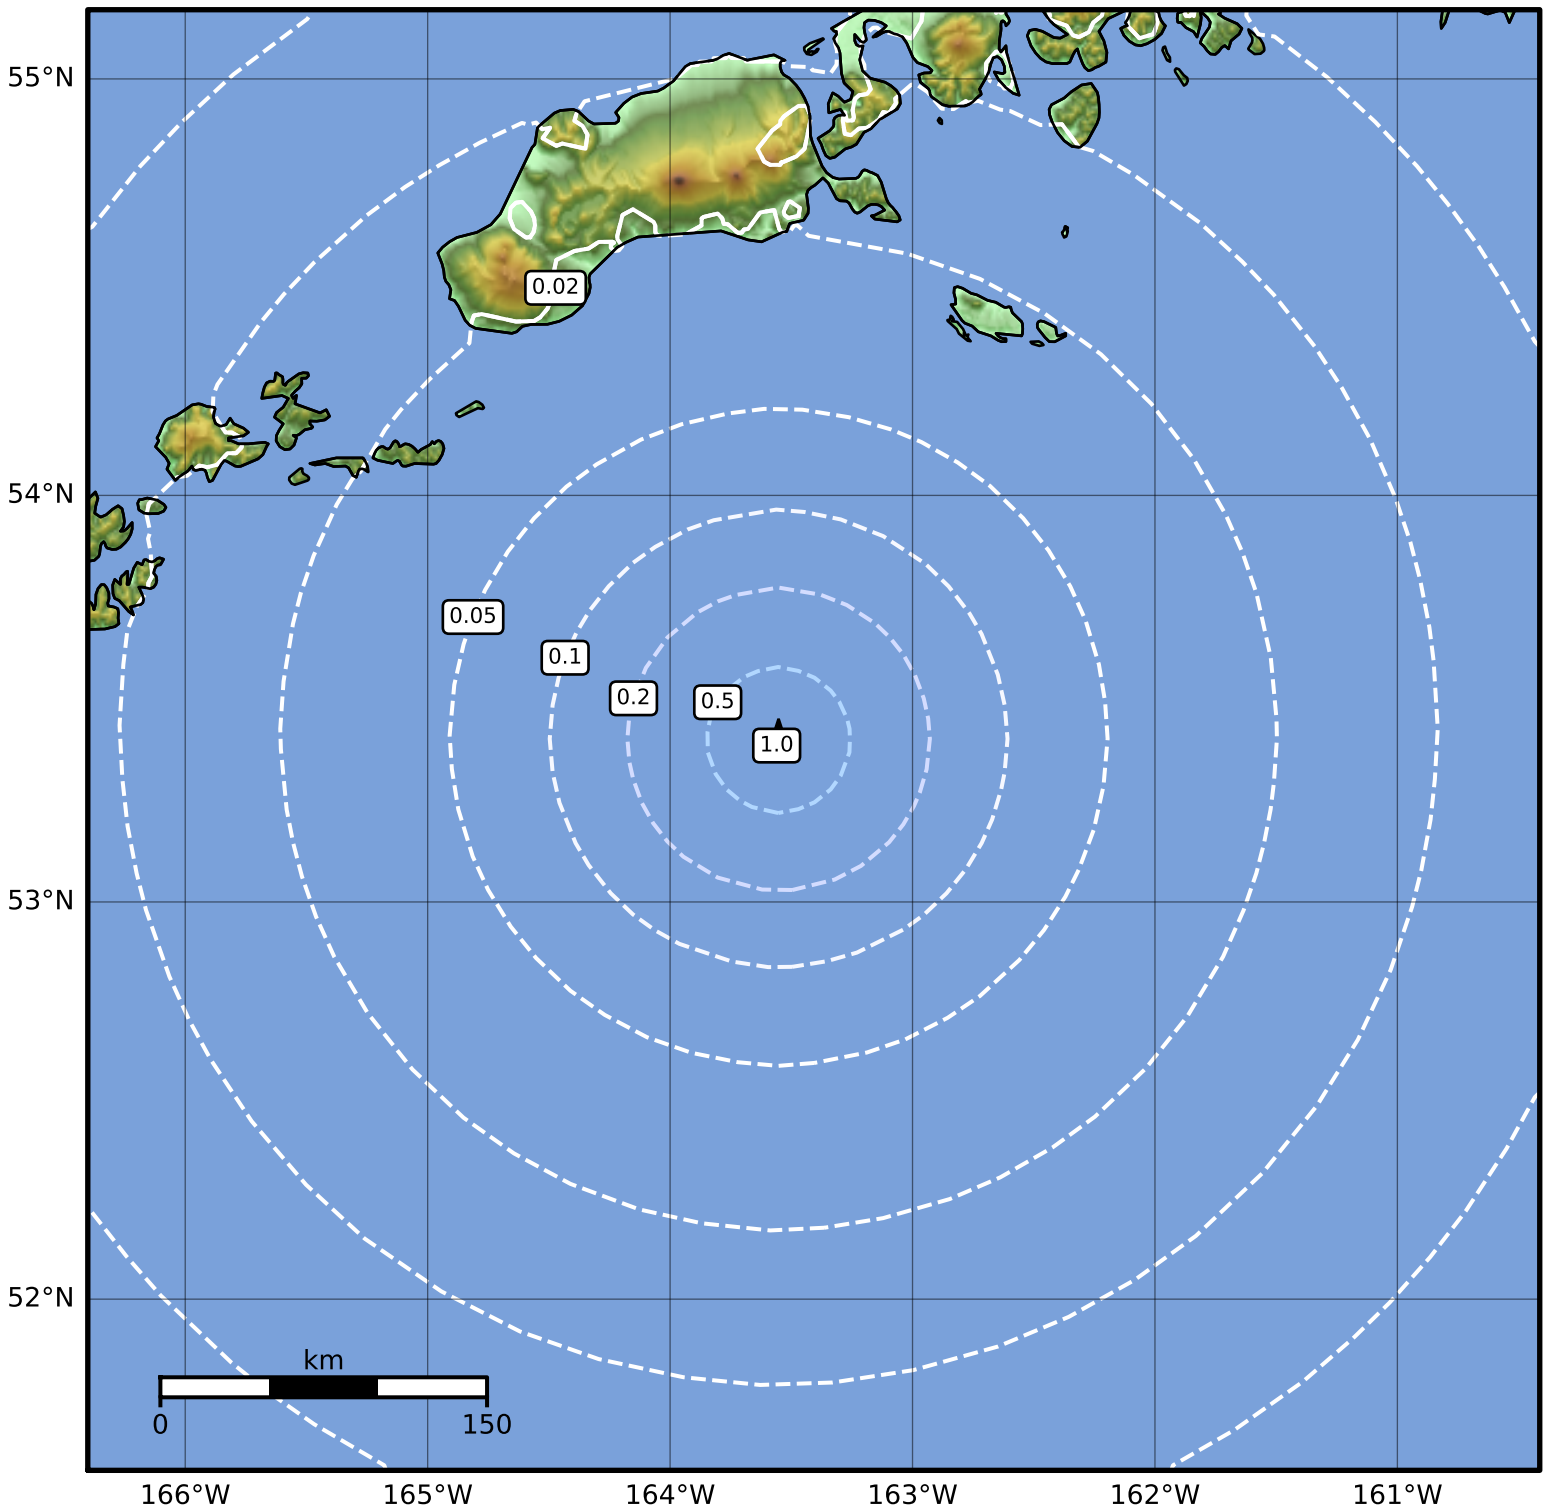

0.3 Second Peak Spectral Acceleration Map Alaska Earthquake Center
 ShakeMap: 161 km (100 miles) S of False Pass
 Jan 19, 2023 08:36:26 UTC M3.9 N53.40 W163.55 Depth: 21.0km ID:ak023vk6u6c

SA(0.3) (%g)	0.1	0.2	0.5	1	2	5	10	20	50	100	200
---------------------	------------	------------	------------	----------	----------	----------	-----------	-----------	-----------	------------	------------

Scale based on Worden et al. (2012)

Version 2: Processed 2023-01-19T18:45:56Z

△ Seismic Instrument ○ Reported Intensity

★ Epicenter