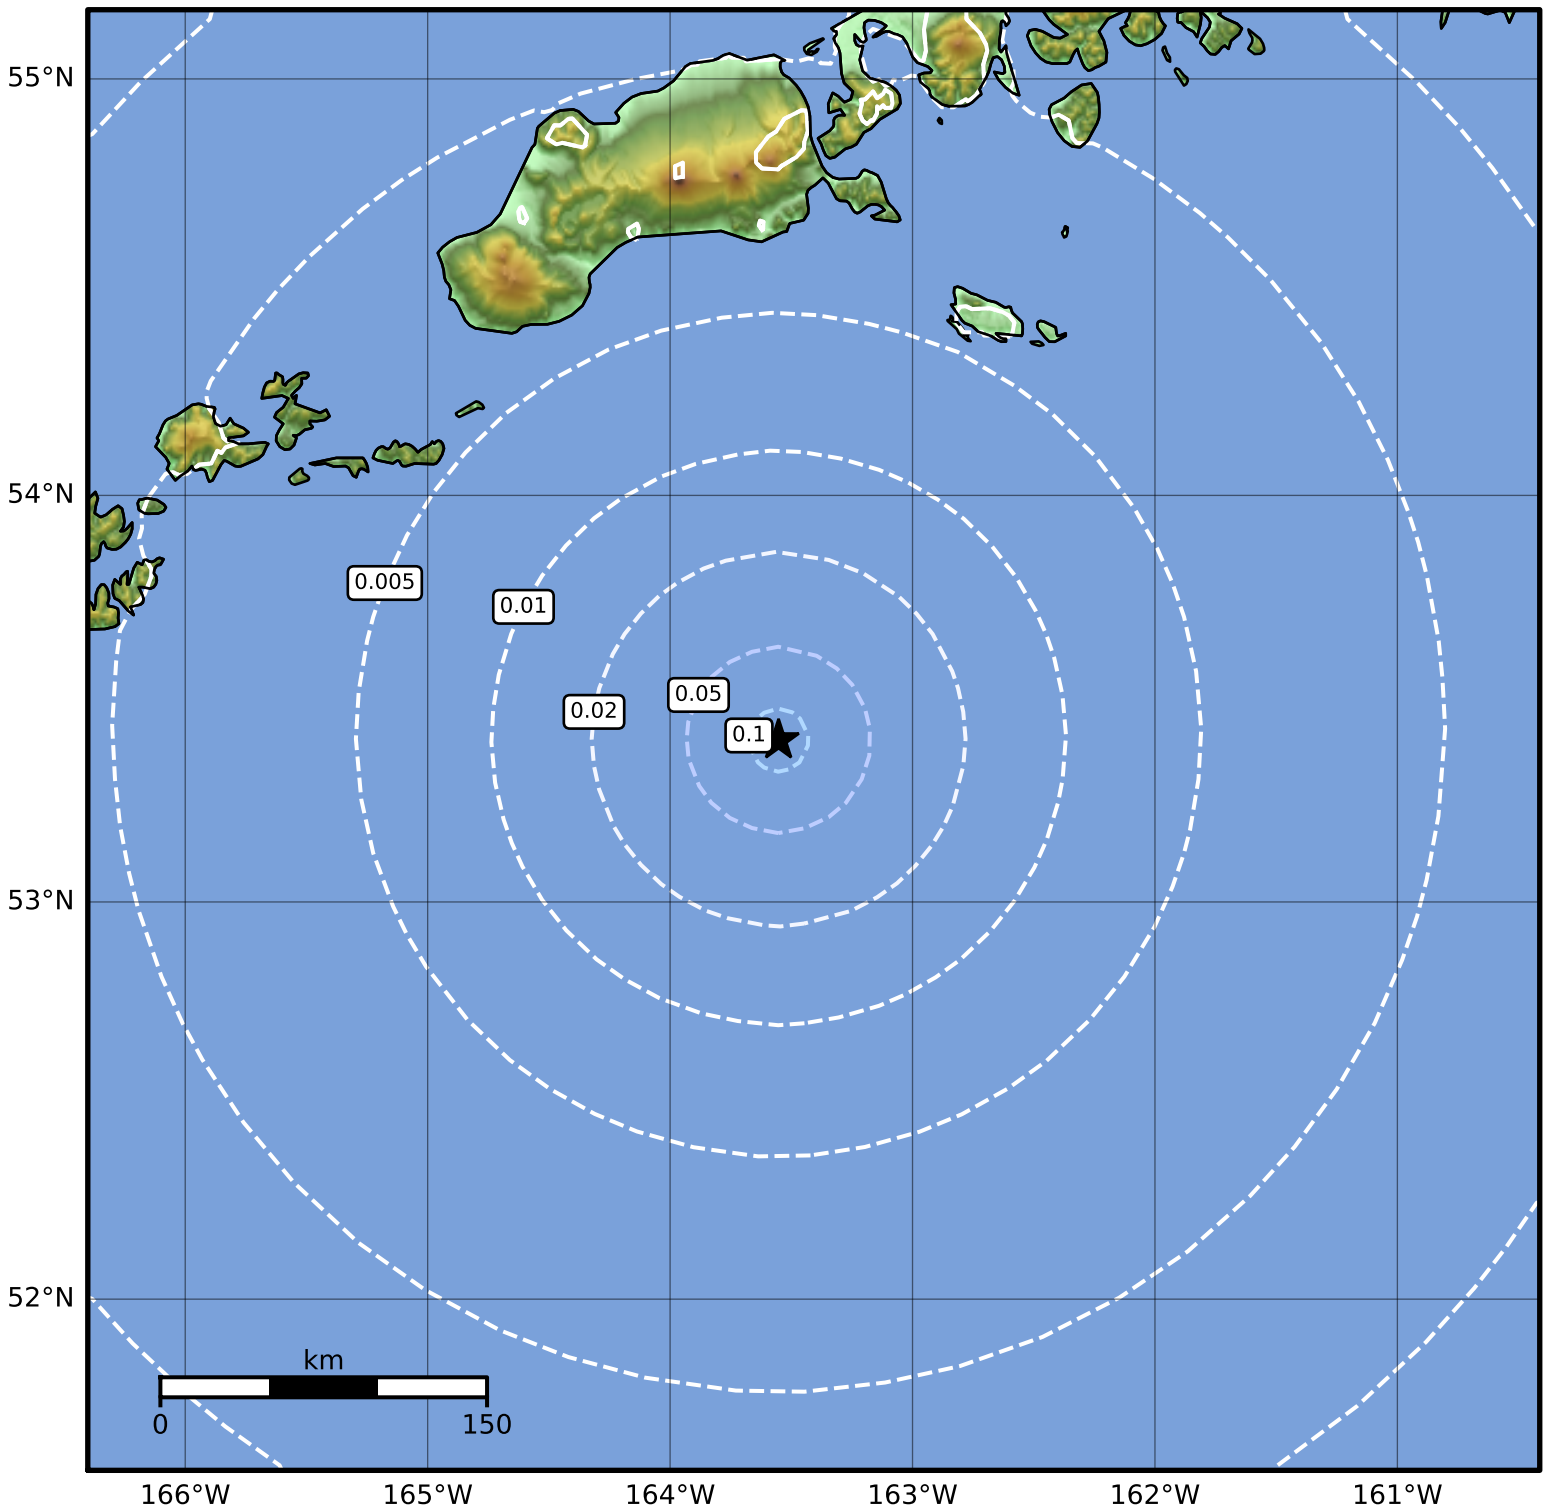

1.0 Second Peak Spectral Acceleration Map Alaska Earthquake Center
ShakeMap: 161 km (100 miles) S of False Pass
Jan 19, 2023 08:36:26 UTC M3.9 N53.40 W163.55 Depth: 21.0km ID:ak023vk6u6c

SA(1.0) (%g)	0.1	0.2	0.5	1	2	5	10	20	50	100	200
--------------	-----	-----	-----	---	---	---	----	----	----	-----	-----

Scale based on Worden et al. (2012)

Version 2: Processed 2023-01-19T18:45:56Z

△ Seismic Instrument ○ Reported Intensity

★ Epicenter