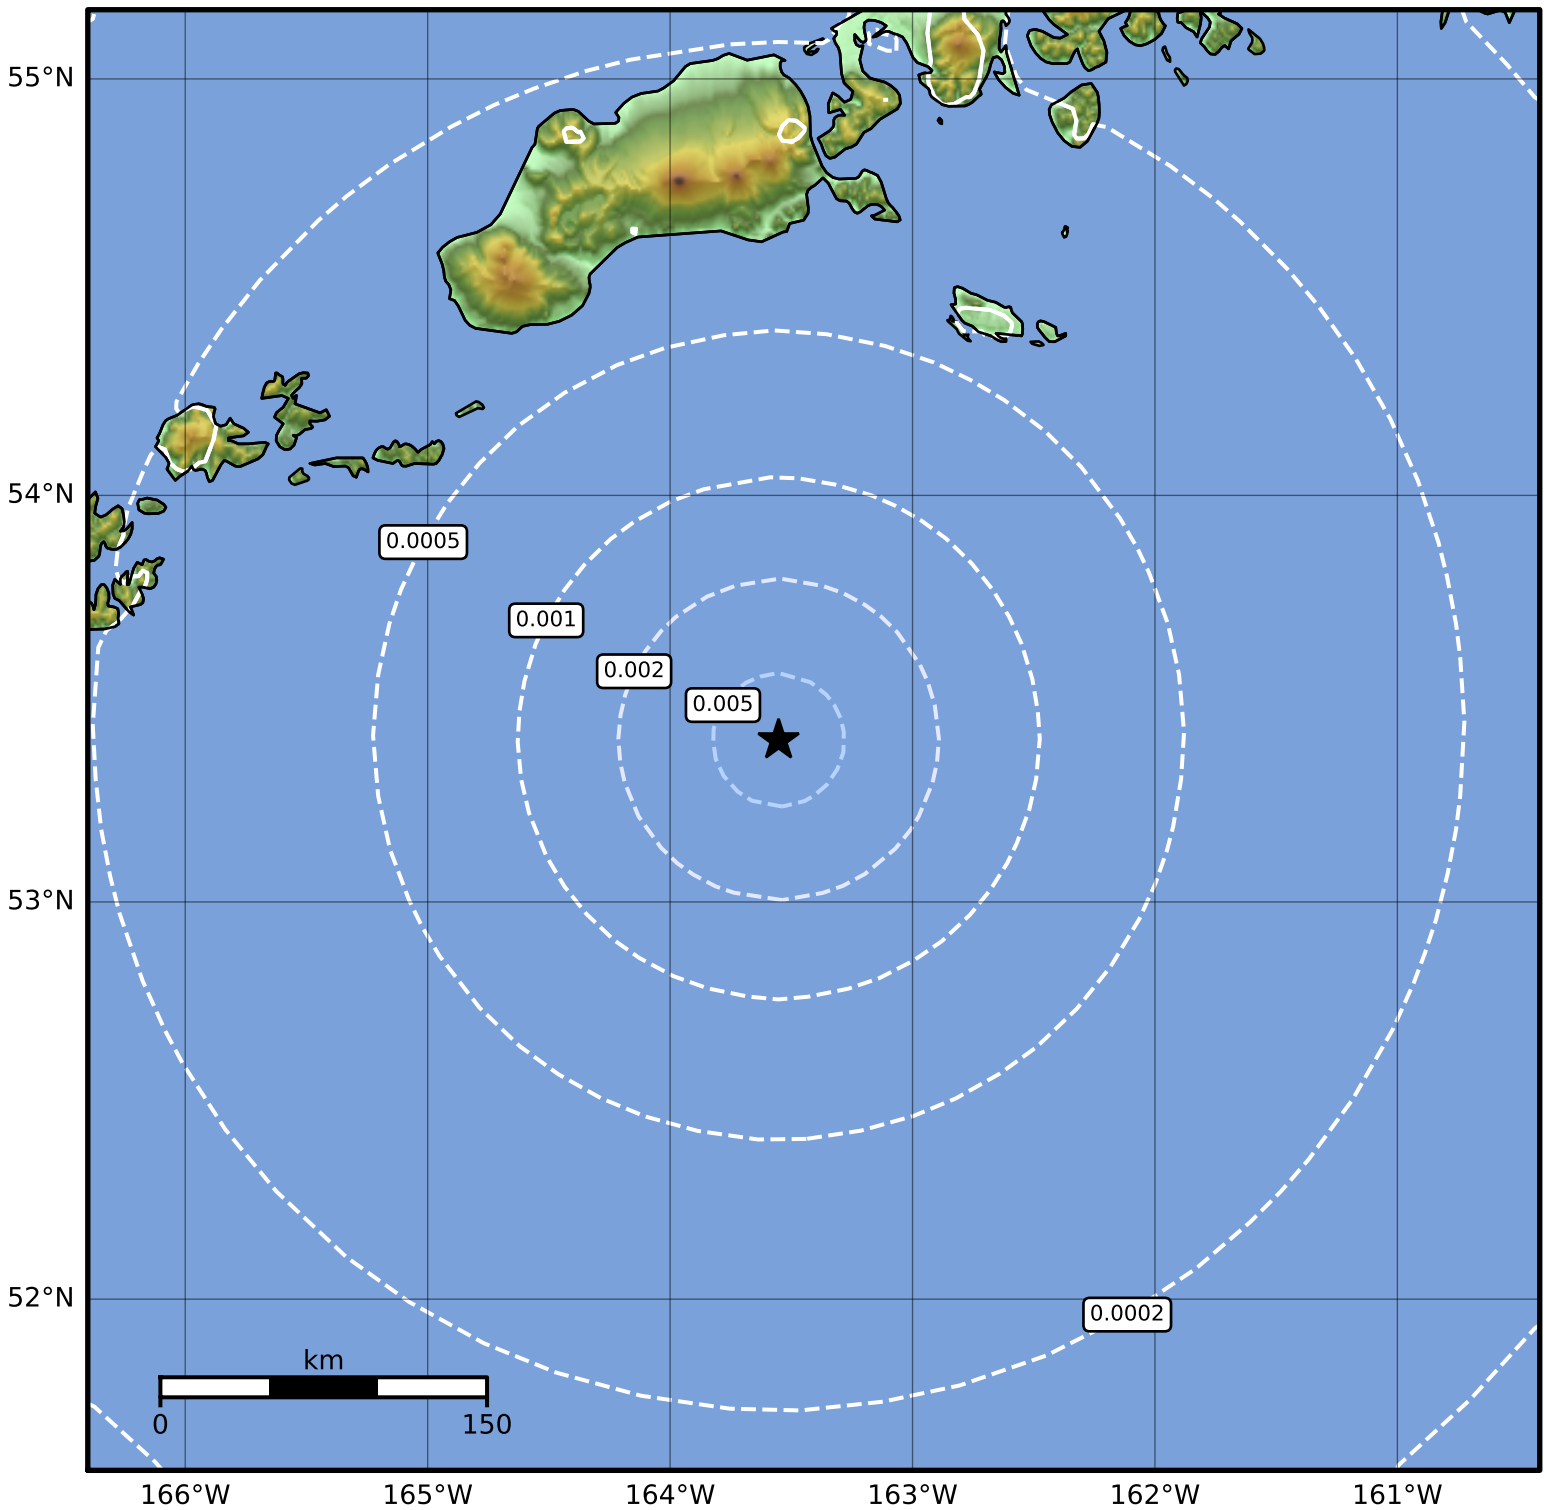

3.0 Second Peak Spectral Acceleration Map Alaska Earthquake Center
ShakeMap: 161 km (100 miles) S of False Pass
Jan 19, 2023 08:36:26 UTC M3.9 N53.40 W163.55 Depth: 21.0km ID:ak023vk6u6c

Scale based on Worden et al. (2012)

Version 2: Processed 2023-01-19T18:45:56Z

△ Seismic Instrument ○ Reported Intensity

★ Epicenter