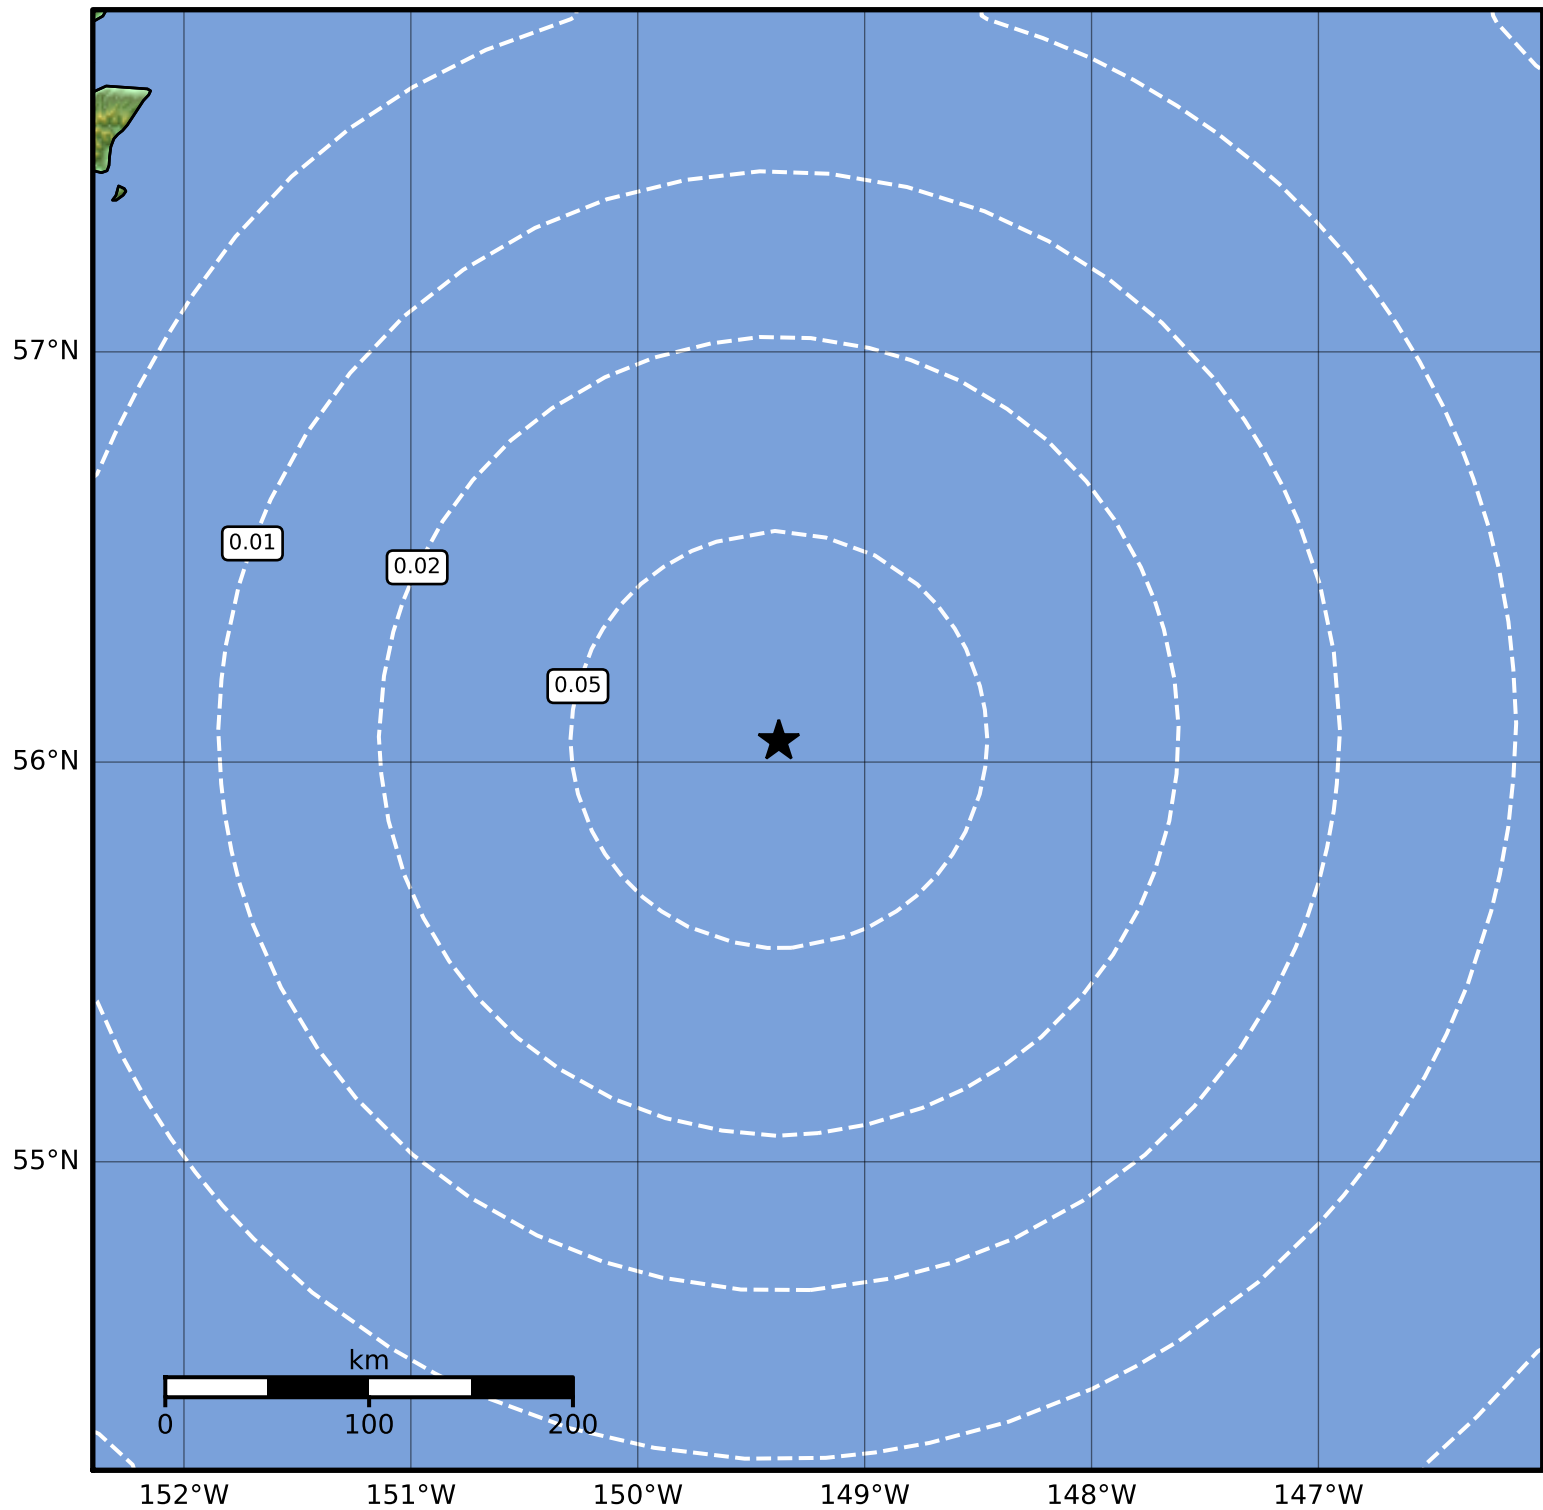

Peak Ground Acceleration Map Alaska Earthquake Center
ShakeMap: 266 km (165 miles) SE of Kodiak
Jan 19, 2023 21:21:18 UTC M3.9 N56.05 W149.38 Depth: 60.2km ID:ak023vru8lw

PGA (%g)	0.1	0.2	0.5	1	2	5	10	20	50	100	200
----------	-----	-----	-----	---	---	---	----	----	----	-----	-----

Scale based on Worden et al. (2012)

Version 1: Processed 2023-01-19T21:29:12Z

△ Seismic Instrument ○ Reported Intensity

★ Epicenter