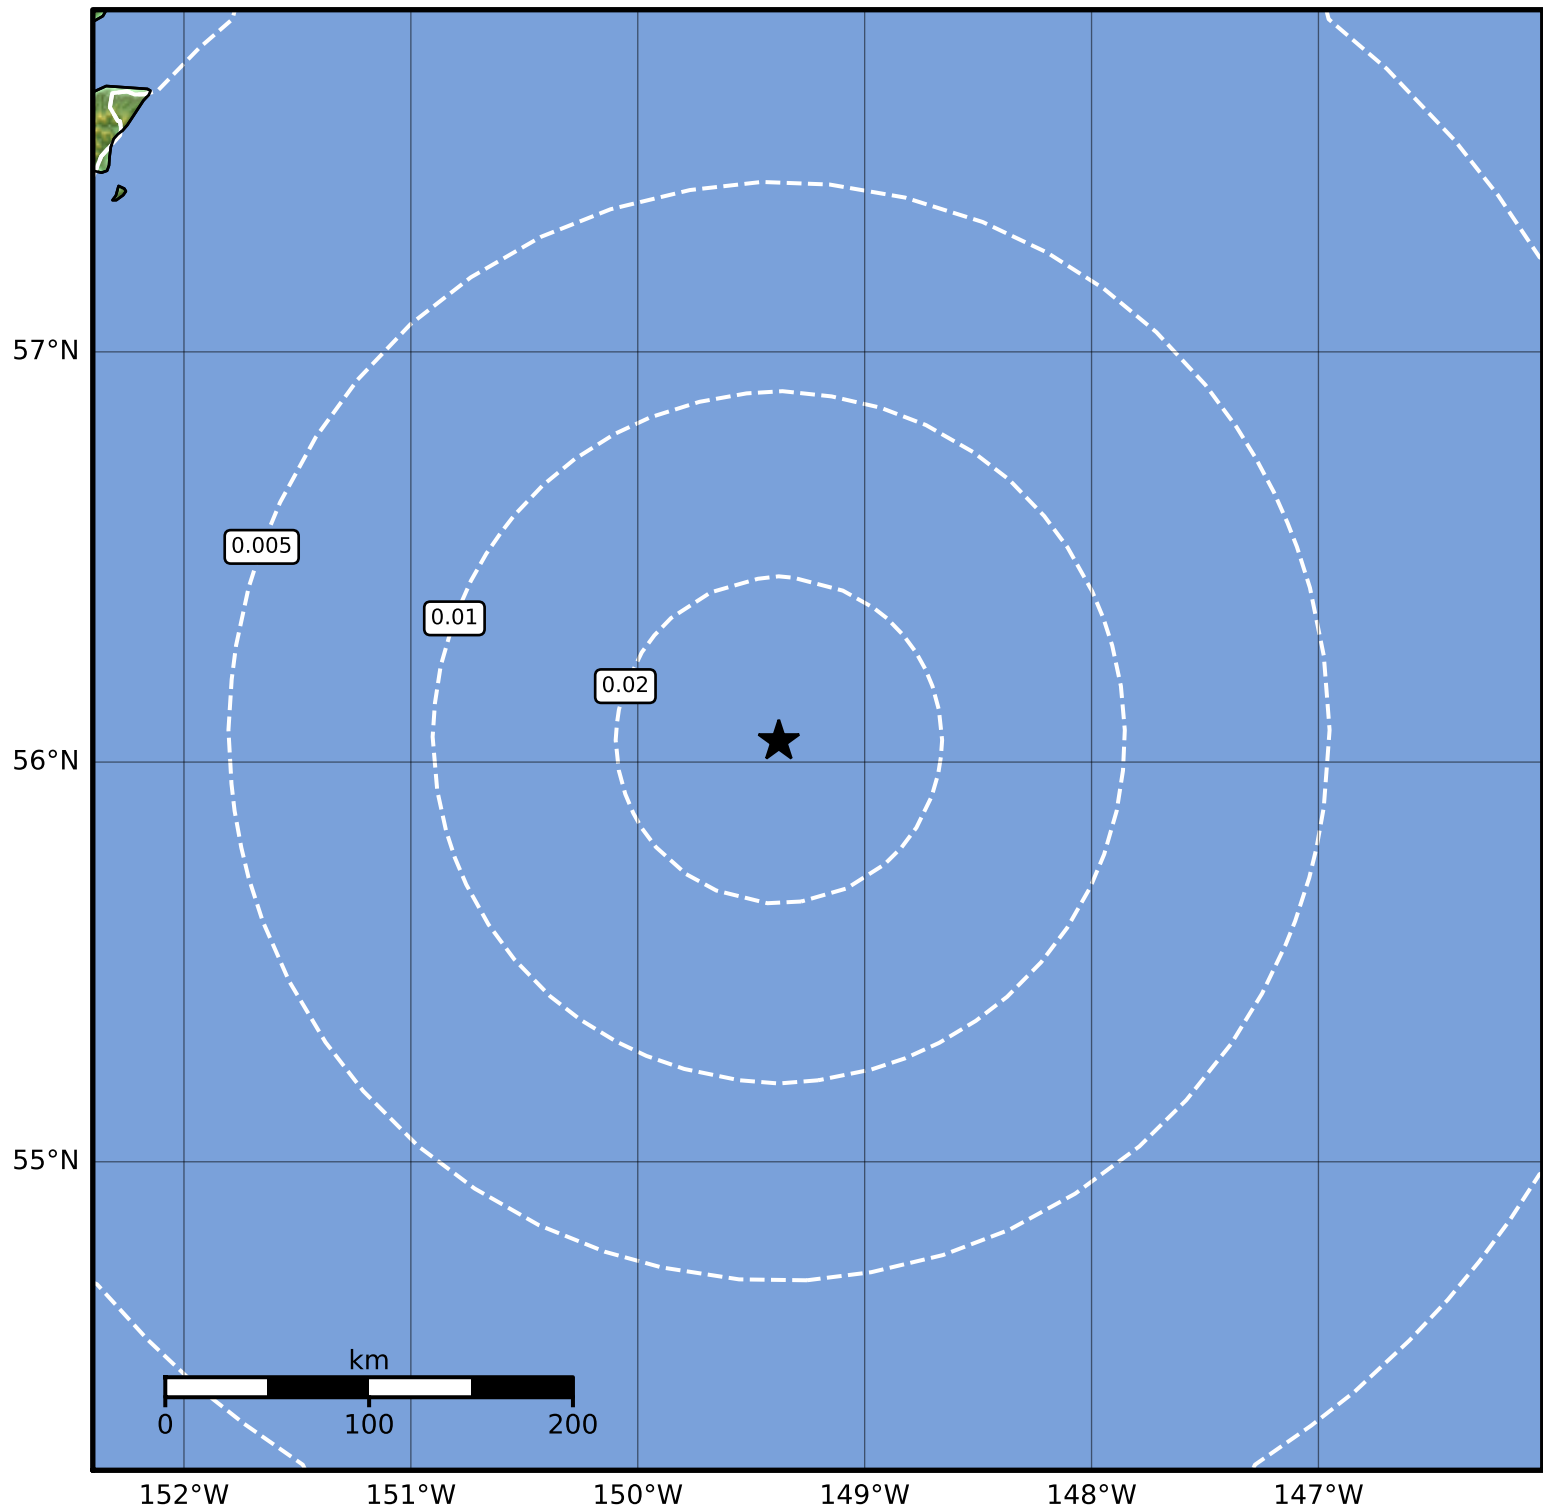

Peak Ground Velocity Map Alaska Earthquake Center
ShakeMap: 266 km (165 miles) SE of Kodiak
Jan 19, 2023 21:21:18 UTC M3.9 N56.05 W149.38 Depth: 60.2km ID:ak023vru8lw

Scale based on Worden et al. (2012)

Version 1: Processed 2023-01-19T21:29:12Z

△ Seismic Instrument ○ Reported Intensity

★ Epicenter