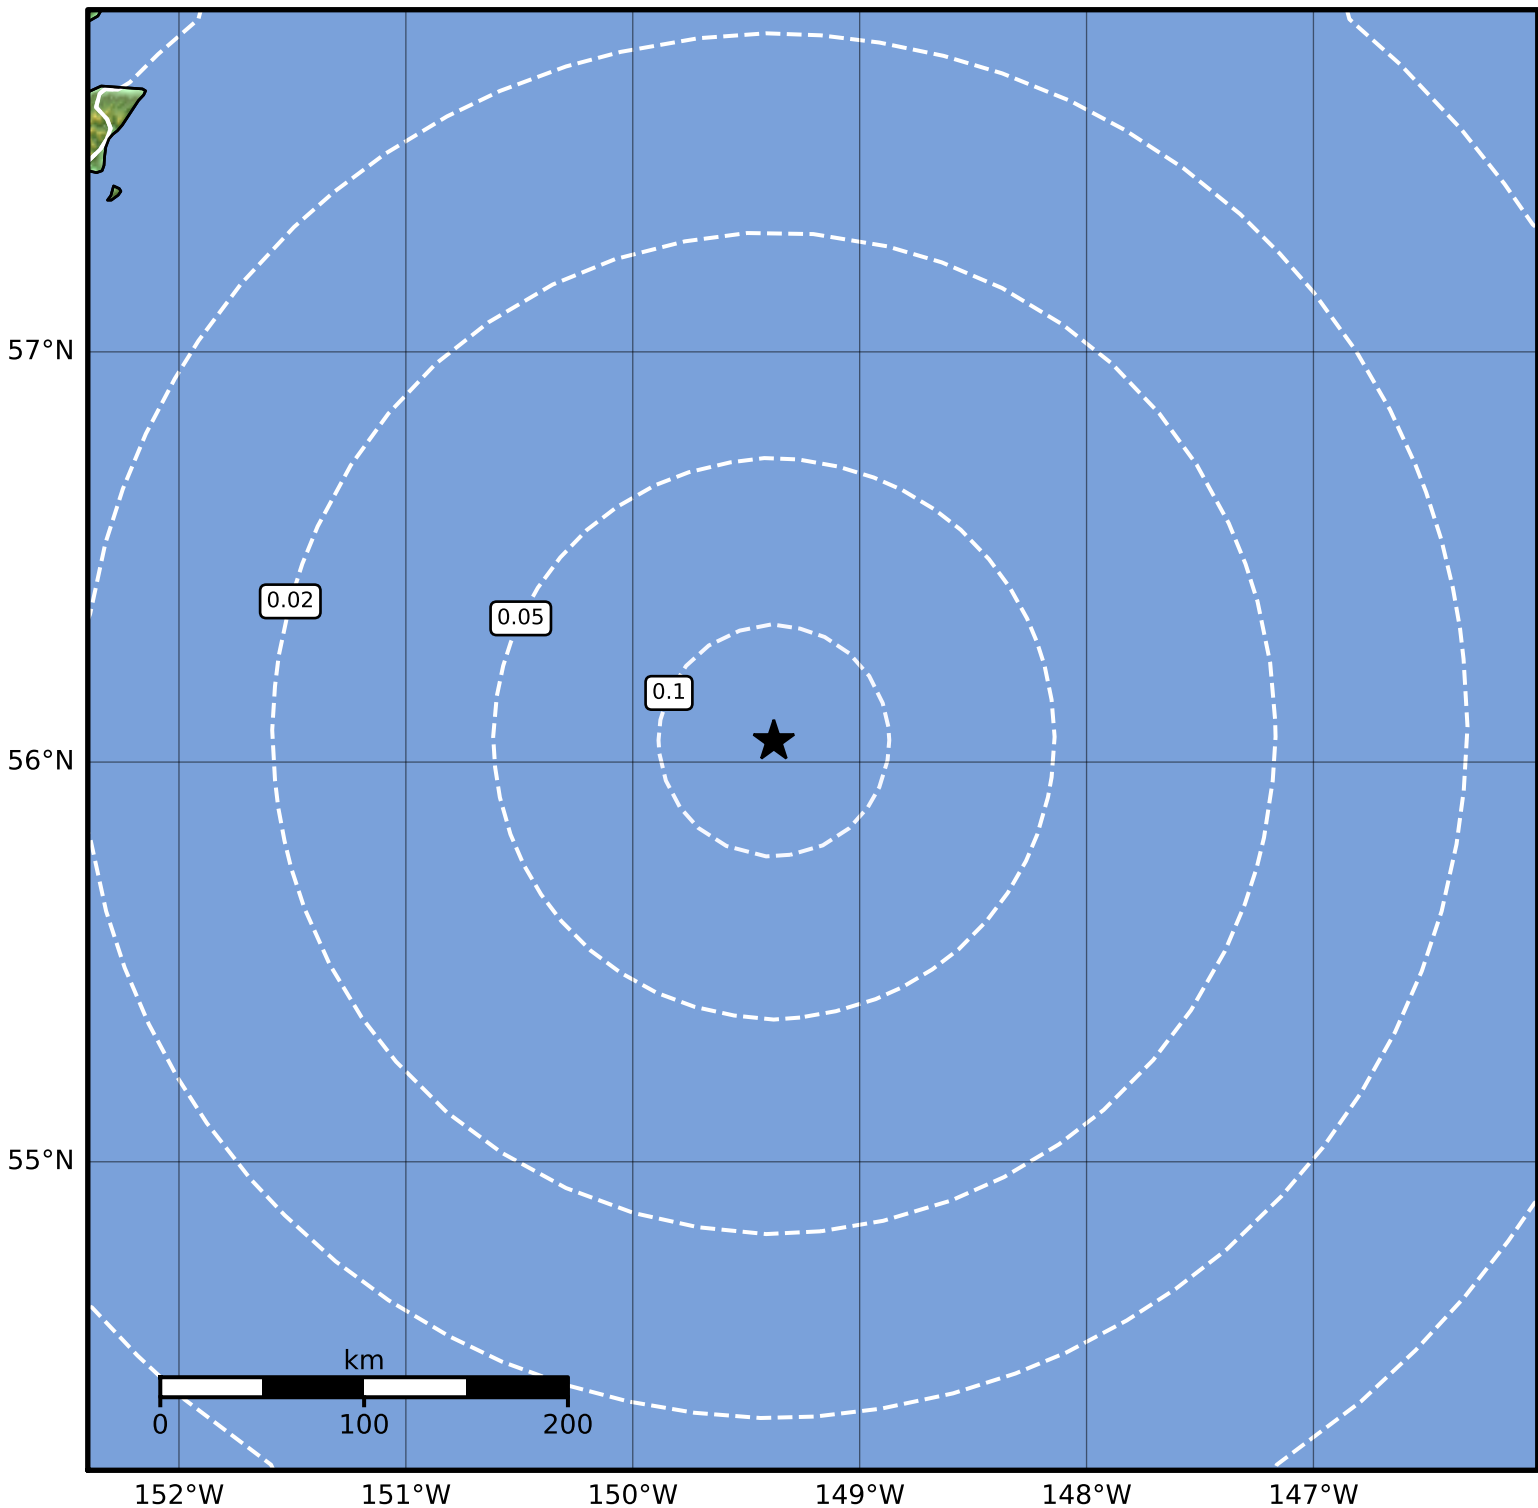

0.3 Second Peak Spectral Acceleration Map Alaska Earthquake Center
ShakeMap: 266 km (165 miles) SE of Kodiak
Jan 19, 2023 21:21:18 UTC M3.9 N56.05 W149.38 Depth: 60.2km ID:ak023vru8lw

Scale based on Worden et al. (2012)

Version 1: Processed 2023-01-19T21:29:12Z

△ Seismic Instrument ○ Reported Intensity

★ Epicenter