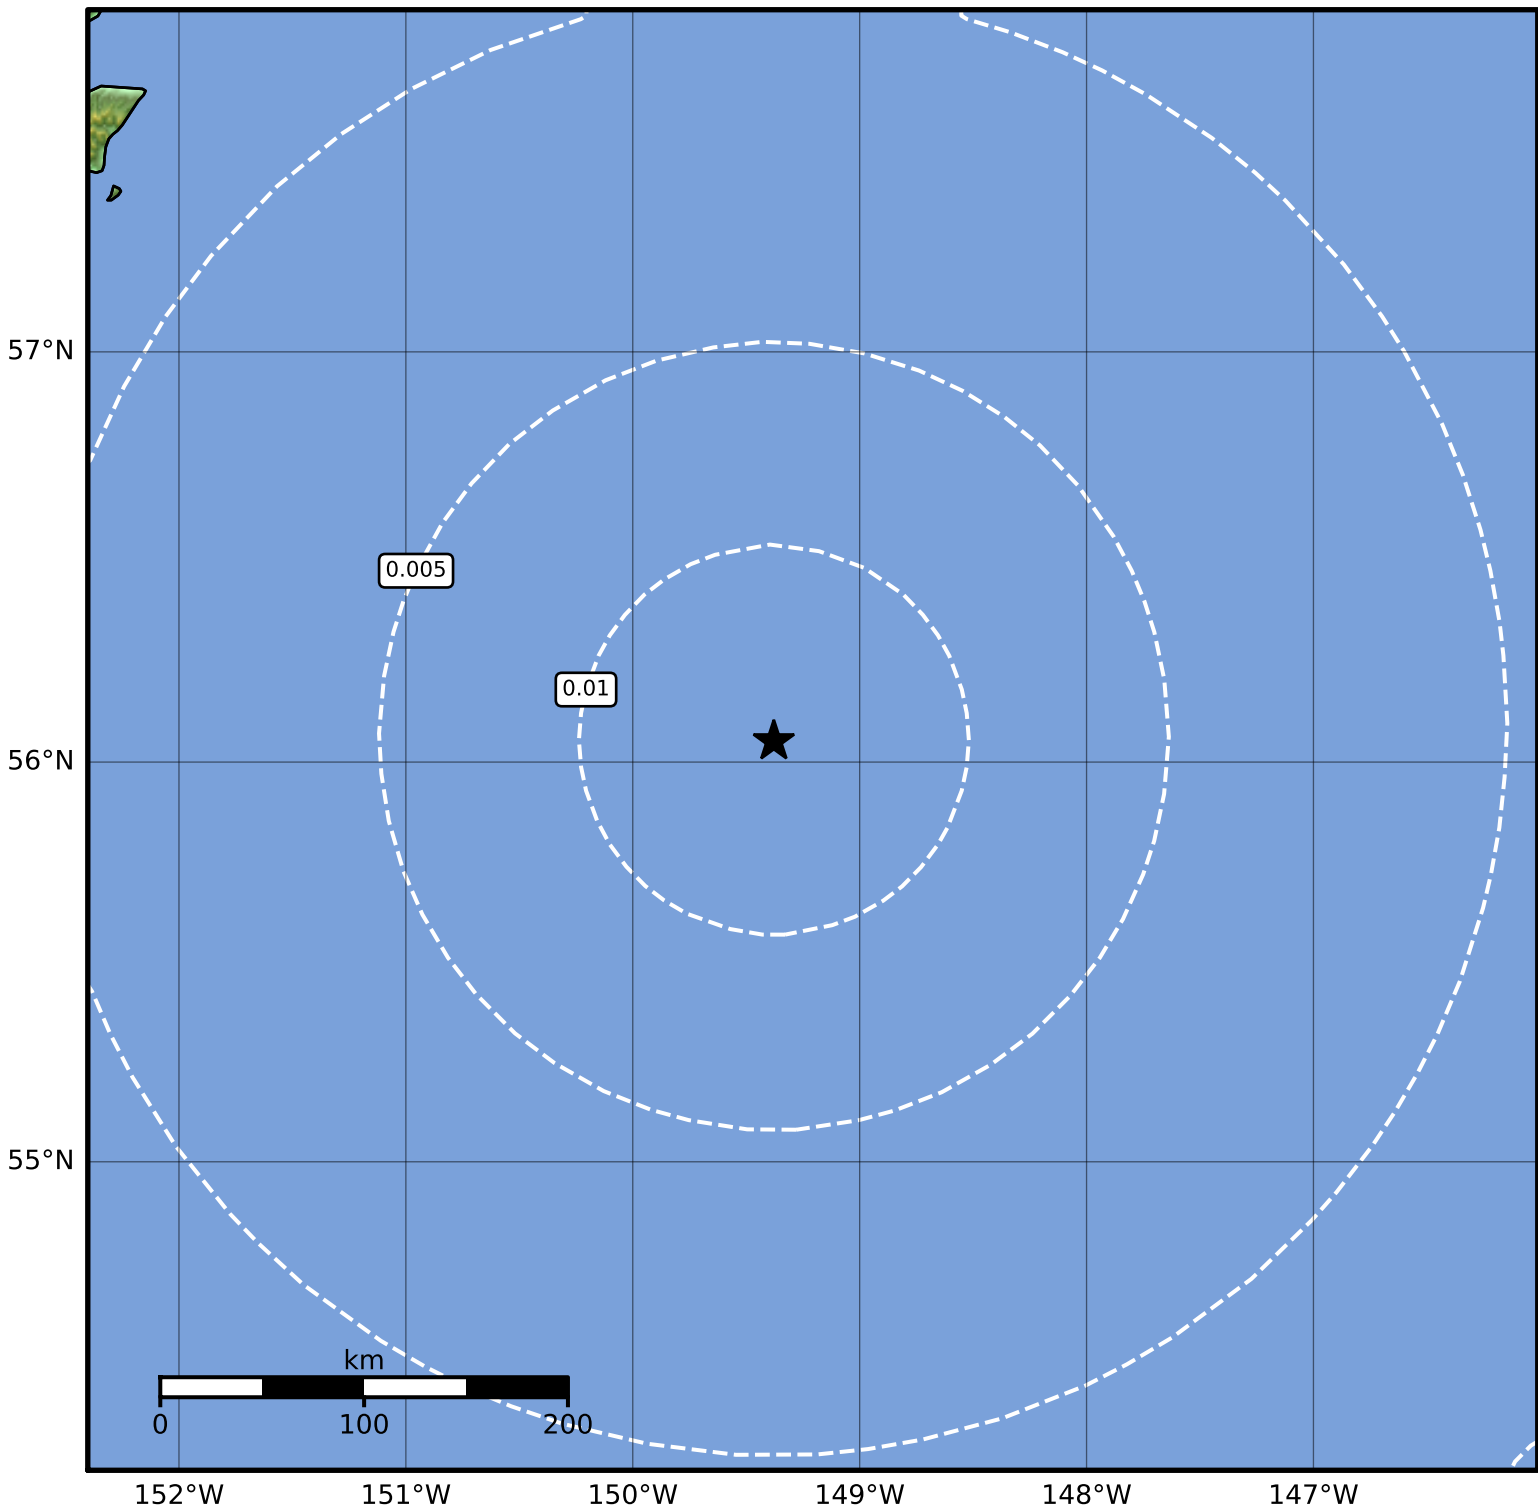

1.0 Second Peak Spectral Acceleration Map Alaska Earthquake Center
ShakeMap: 266 km (165 miles) SE of Kodiak
Jan 19, 2023 21:21:18 UTC M3.9 N56.05 W149.38 Depth: 60.2km ID:ak023vru8lw

SA(1.0) (%g)	0.1	0.2	0.5	1	2	5	10	20	50	100	200
--------------	-----	-----	-----	---	---	---	----	----	----	-----	-----

Scale based on Worden et al. (2012)

Version 1: Processed 2023-01-19T21:29:12Z

△ Seismic Instrument ○ Reported Intensity

★ Epicenter