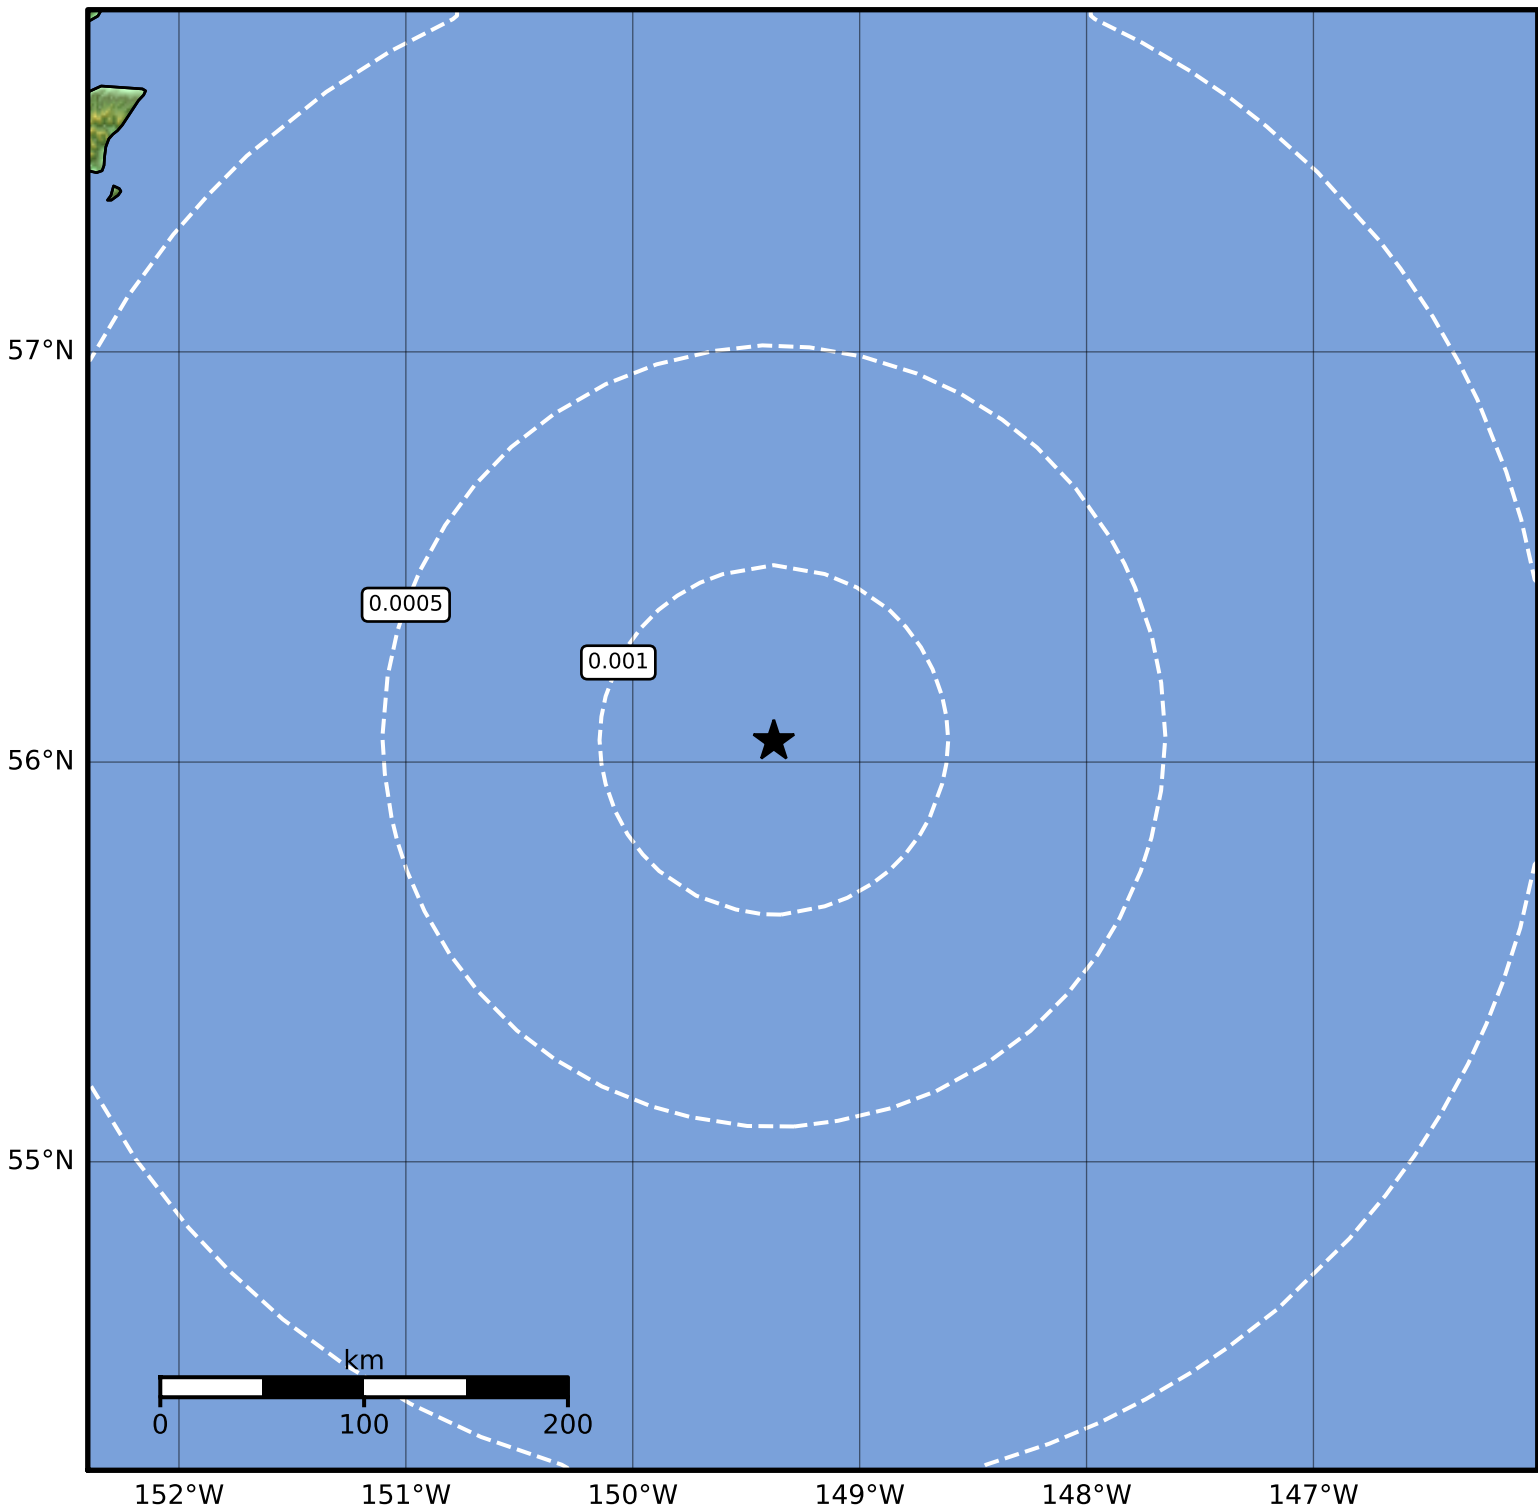

3.0 Second Peak Spectral Acceleration Map Alaska Earthquake Center
ShakeMap: 266 km (165 miles) SE of Kodiak
Jan 19, 2023 21:21:18 UTC M3.9 N56.05 W149.38 Depth: 60.2km ID:ak023vru8lw

Scale based on Worden et al. (2012)

Version 1: Processed 2023-01-19T21:29:12Z

△ Seismic Instrument ○ Reported Intensity

★ Epicenter