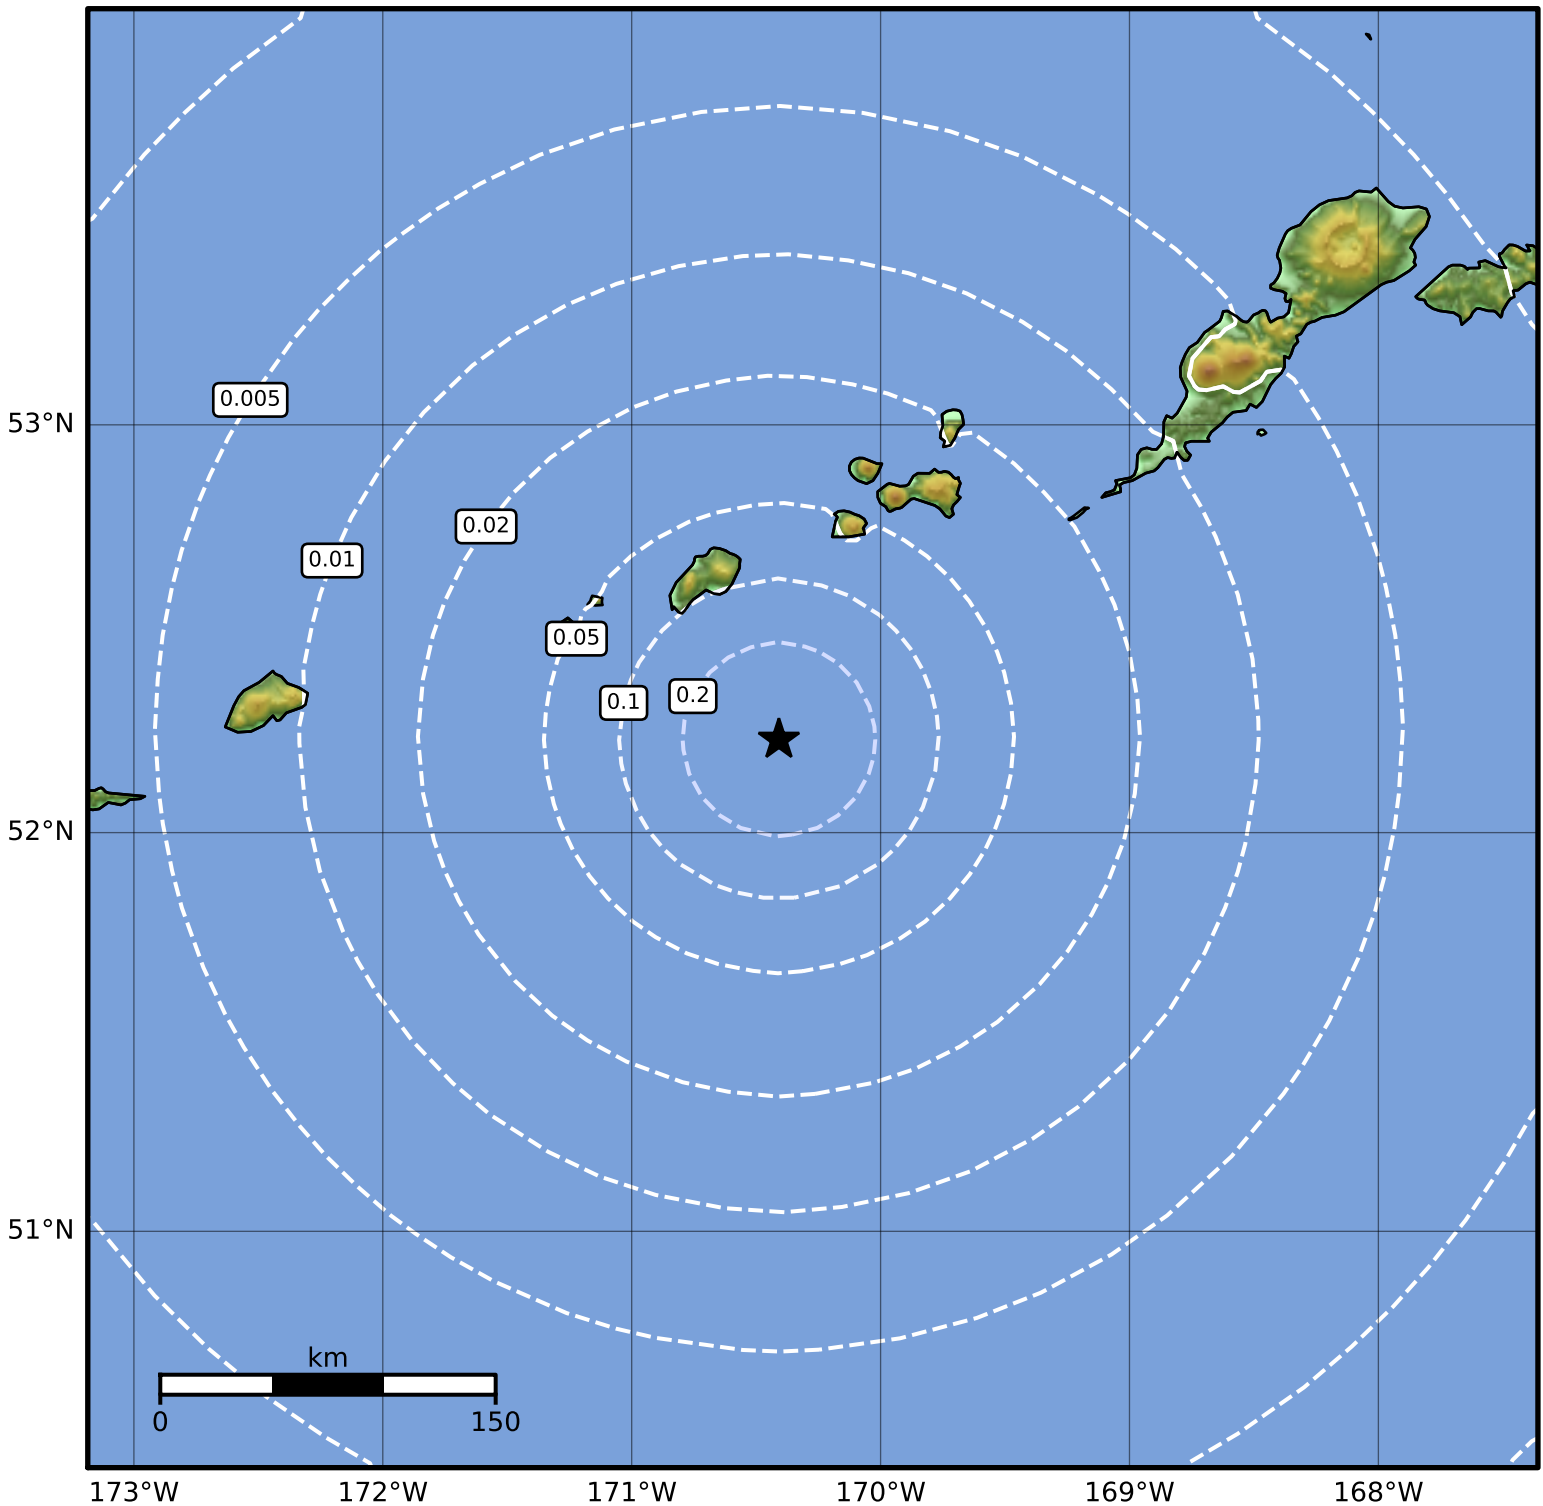

0.3 Second Peak Spectral Acceleration Map Alaska Earthquake Center
 ShakeMap: 109 km (68 miles) E of Amukta Pass
 Jan 20, 2023 13:54:39 UTC M3.6 N52.23 W170.41 Depth: 25.6km ID:ak023xat8ng

SA(0.3) (%g)	0.1	0.2	0.5	1	2	5	10	20	50	100	200
---------------------	------------	------------	------------	----------	----------	----------	-----------	-----------	-----------	------------	------------

Scale based on Worden et al. (2012)

Version 2: Processed 2023-01-20T16:36:35Z

△ Seismic Instrument ○ Reported Intensity

★ Epicenter