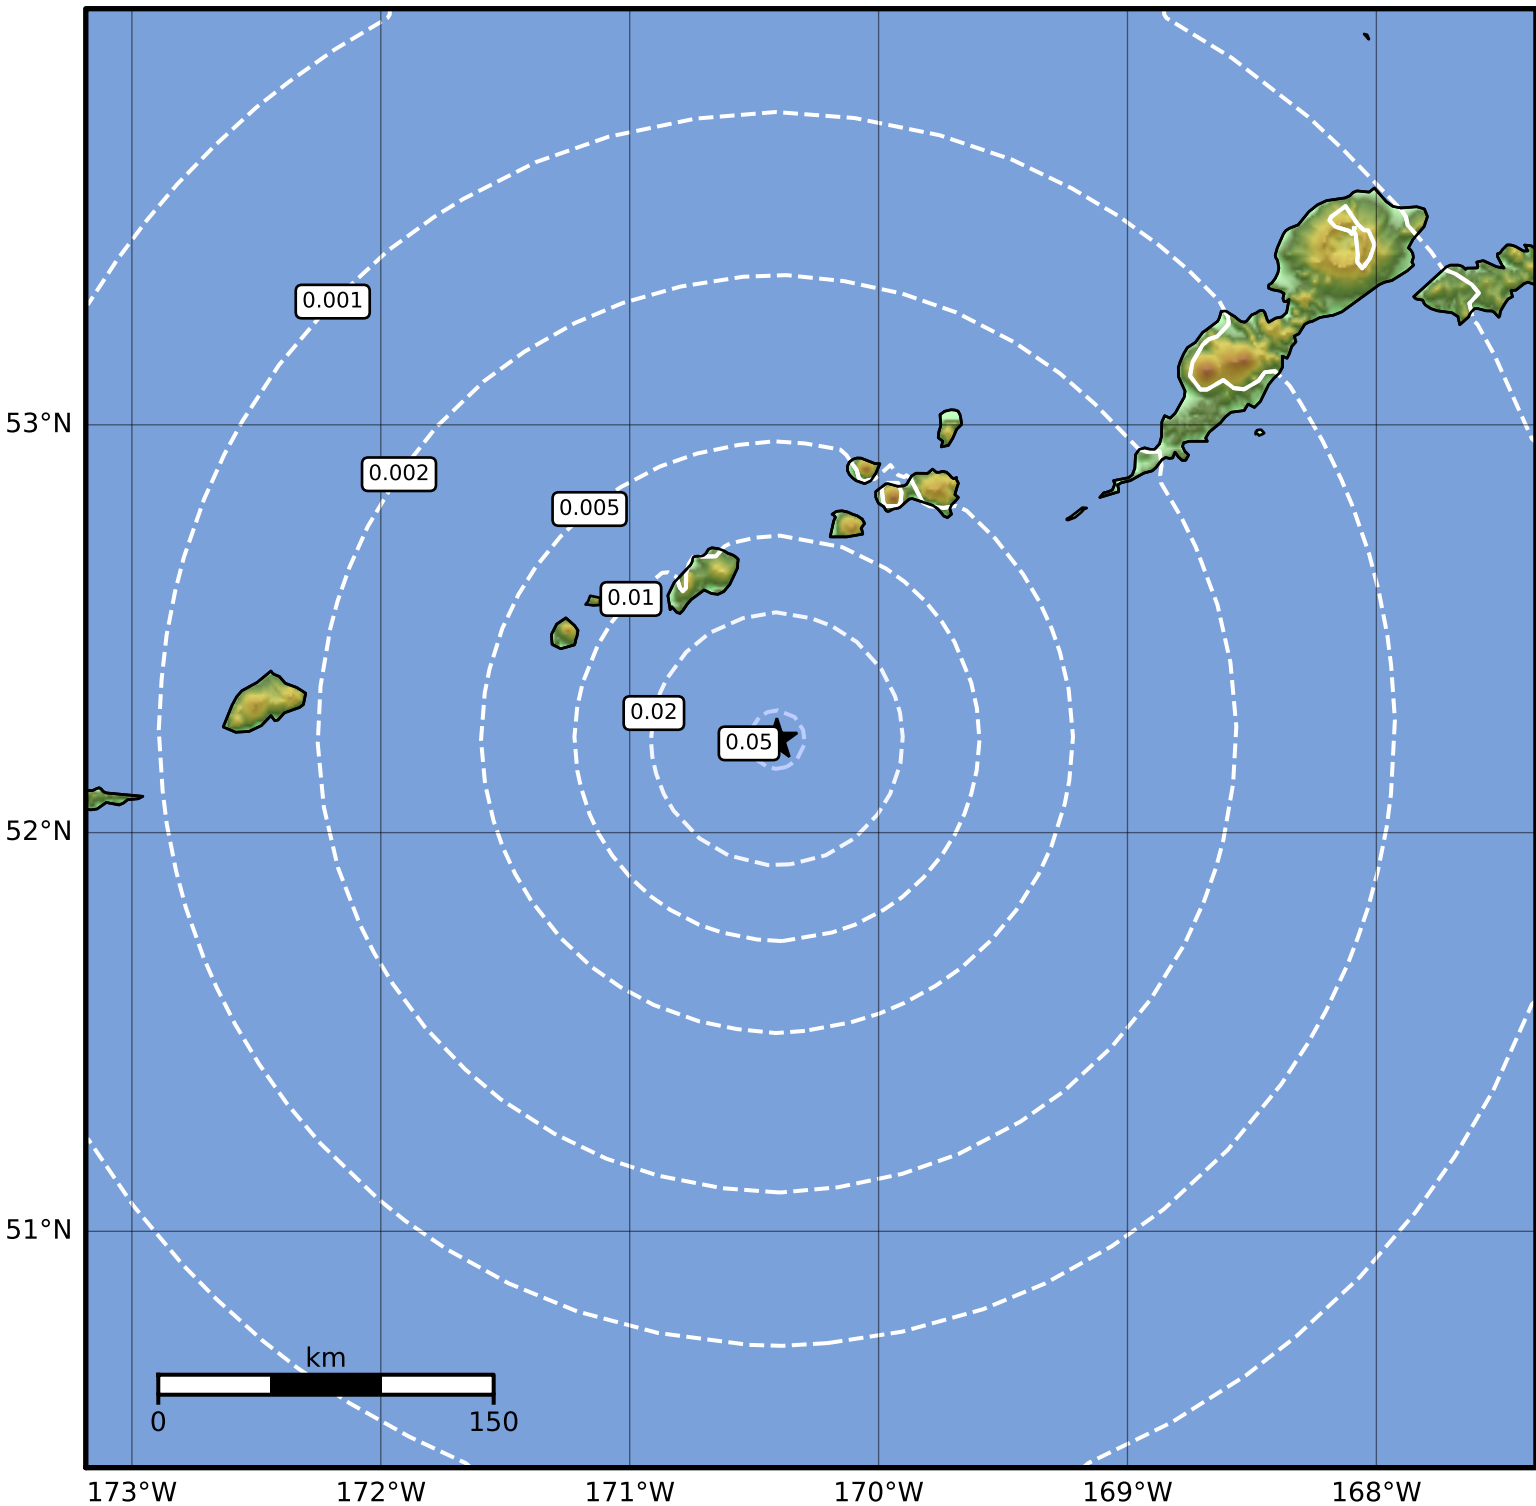

1.0 Second Peak Spectral Acceleration Map Alaska Earthquake Center
 ShakeMap: 109 km (68 miles) E of Amukta Pass
 Jan 20, 2023 13:54:39 UTC M3.6 N52.23 W170.41 Depth: 25.6km ID:ak023xat8ng

SA(1.0) (%g)	0.1	0.2	0.5	1	2	5	10	20	50	100	200
--------------	-----	-----	-----	---	---	---	----	----	----	-----	-----

Scale based on Worden et al. (2012)

Version 2: Processed 2023-01-20T16:36:35Z

△ Seismic Instrument ○ Reported Intensity

★ Epicenter