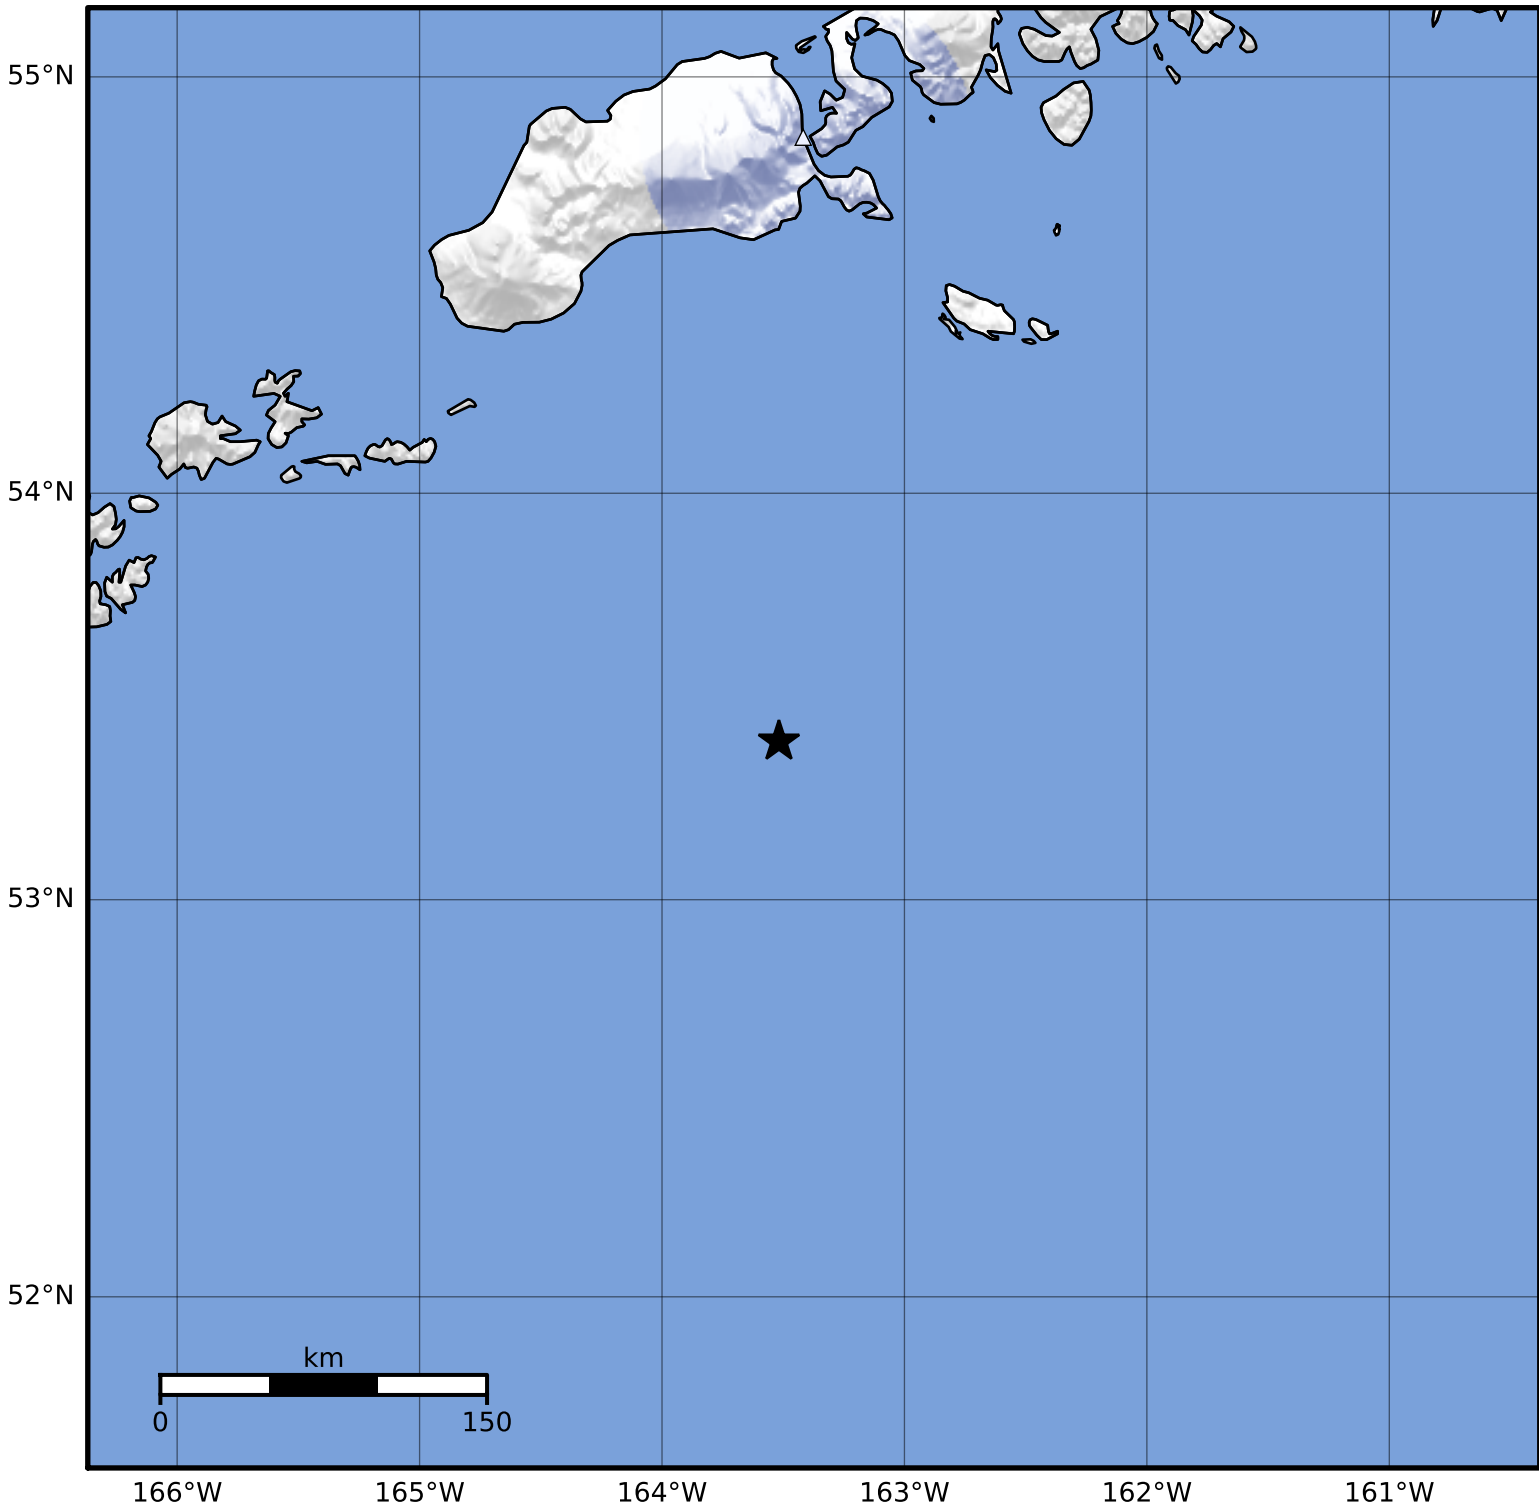

Macroseismic Intensity Map Alaska Earthquake Center
 ShakeMap: 162 km (101 miles) S of False Pass
 Jan 21, 2023 04:07:08 UTC M3.8 N53.39 W163.52 Depth: 26.8km ID:ak023yspjl

SHAKING	Not felt	Weak	Light	Moderate	Strong	Very strong	Severe	Violent	Extreme
DAMAGE	None	None	None	Very light	Light	Moderate	Moderate/heavy	Heavy	Very heavy
PGA(%g)	<0.0464	0.297	2.76	6.2	11.5	21.5	40.1	74.7	>139
PGV(cm/s)	<0.0215	0.135	1.41	4.65	9.64	20	41.4	85.8	>178
INTENSITY	I	II-III	IV	V	VI	VII	VIII	IX	X+

Scale based on Worden et al. (2012)

Version 2: Processed 2023-01-21T18:04:36Z

△ Seismic Instrument ○ Reported Intensity

★ Epicenter