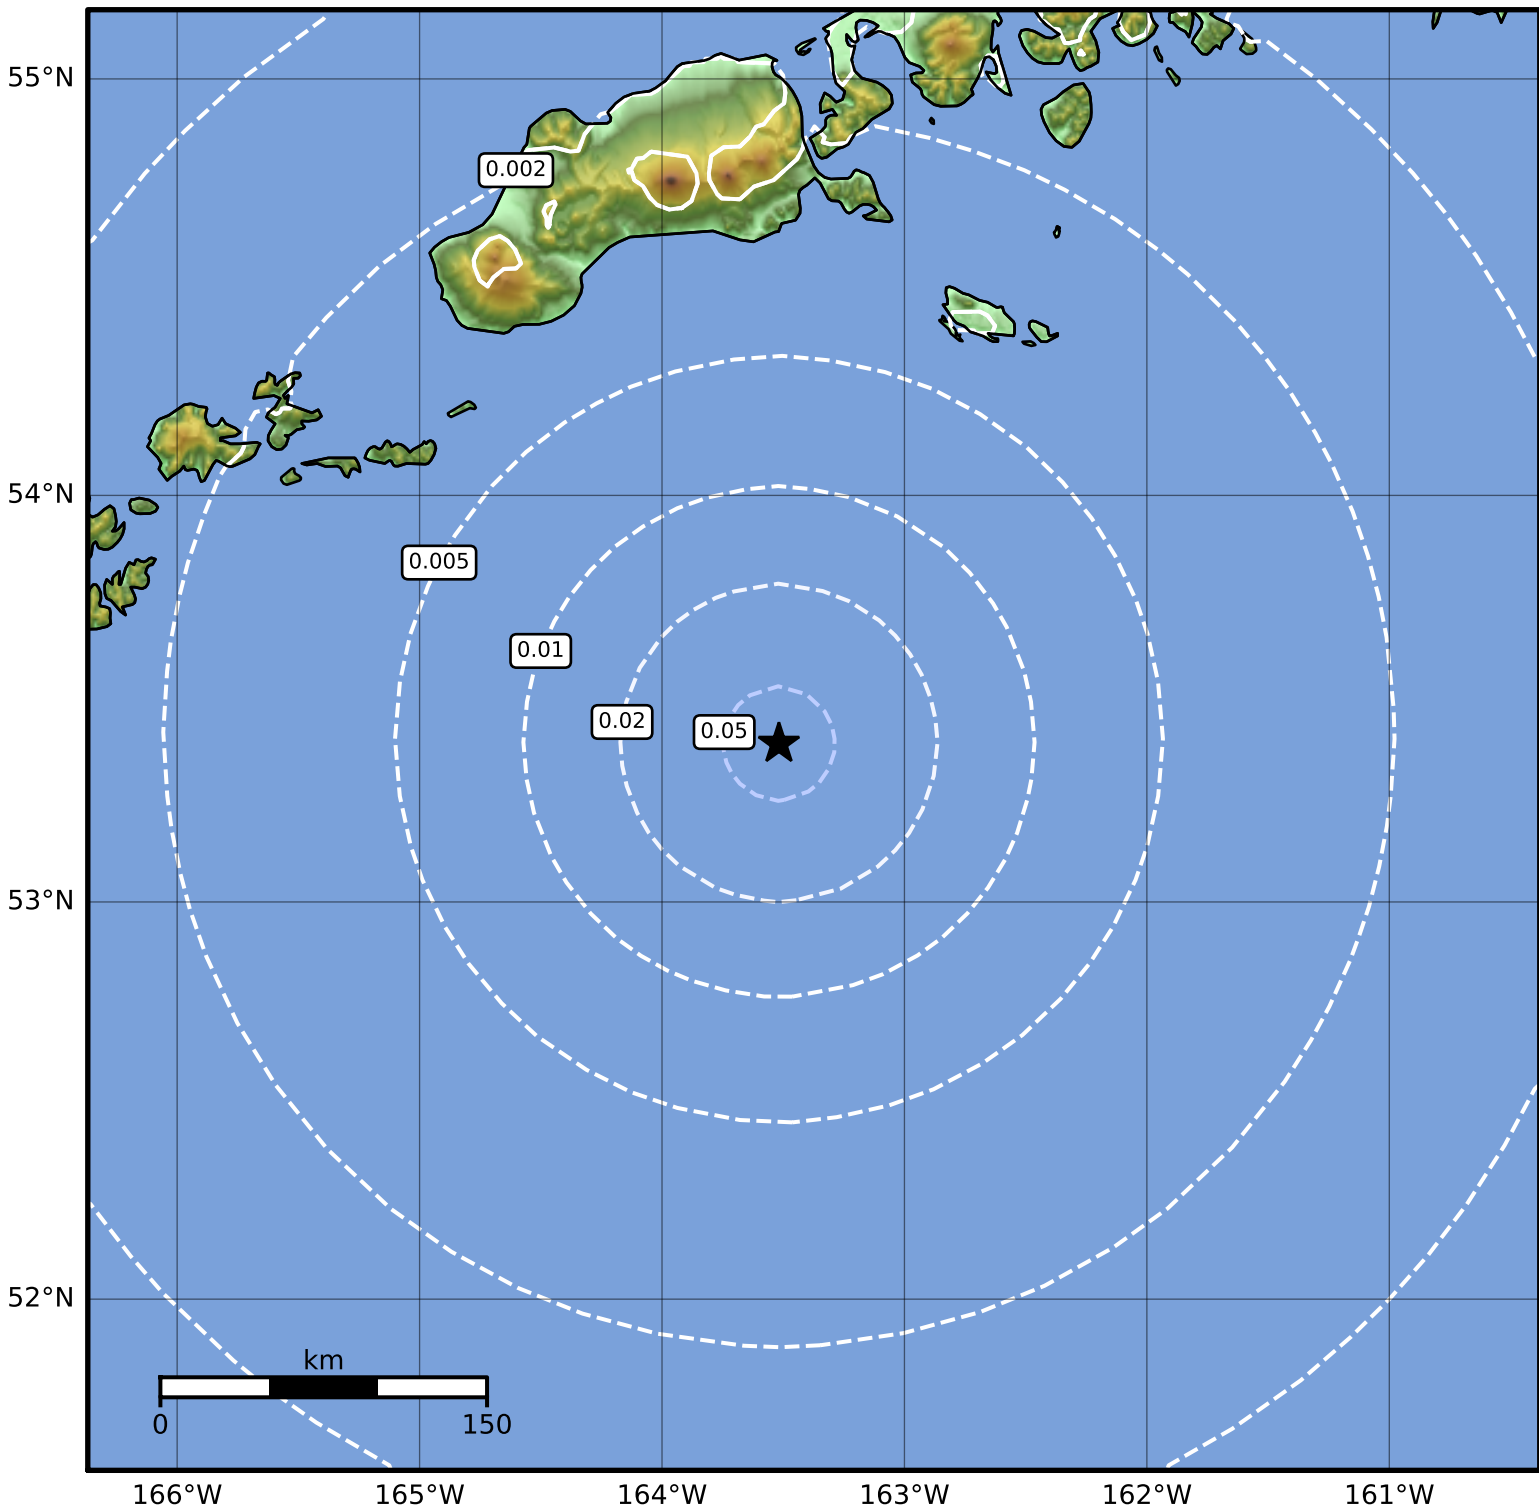

1.0 Second Peak Spectral Acceleration Map Alaska Earthquake Center
 ShakeMap: 162 km (101 miles) S of False Pass
 Jan 21, 2023 04:07:08 UTC M3.8 N53.39 W163.52 Depth: 26.8km ID:ak023yspjl

SA(1.0) (%g)	0.1	0.2	0.5	1	2	5	10	20	50	100	200
---------------------	------------	------------	------------	----------	----------	----------	-----------	-----------	-----------	------------	------------

Scale based on Worden et al. (2012)

Version 2: Processed 2023-01-21T18:04:36Z

△ Seismic Instrument ○ Reported Intensity

★ Epicenter